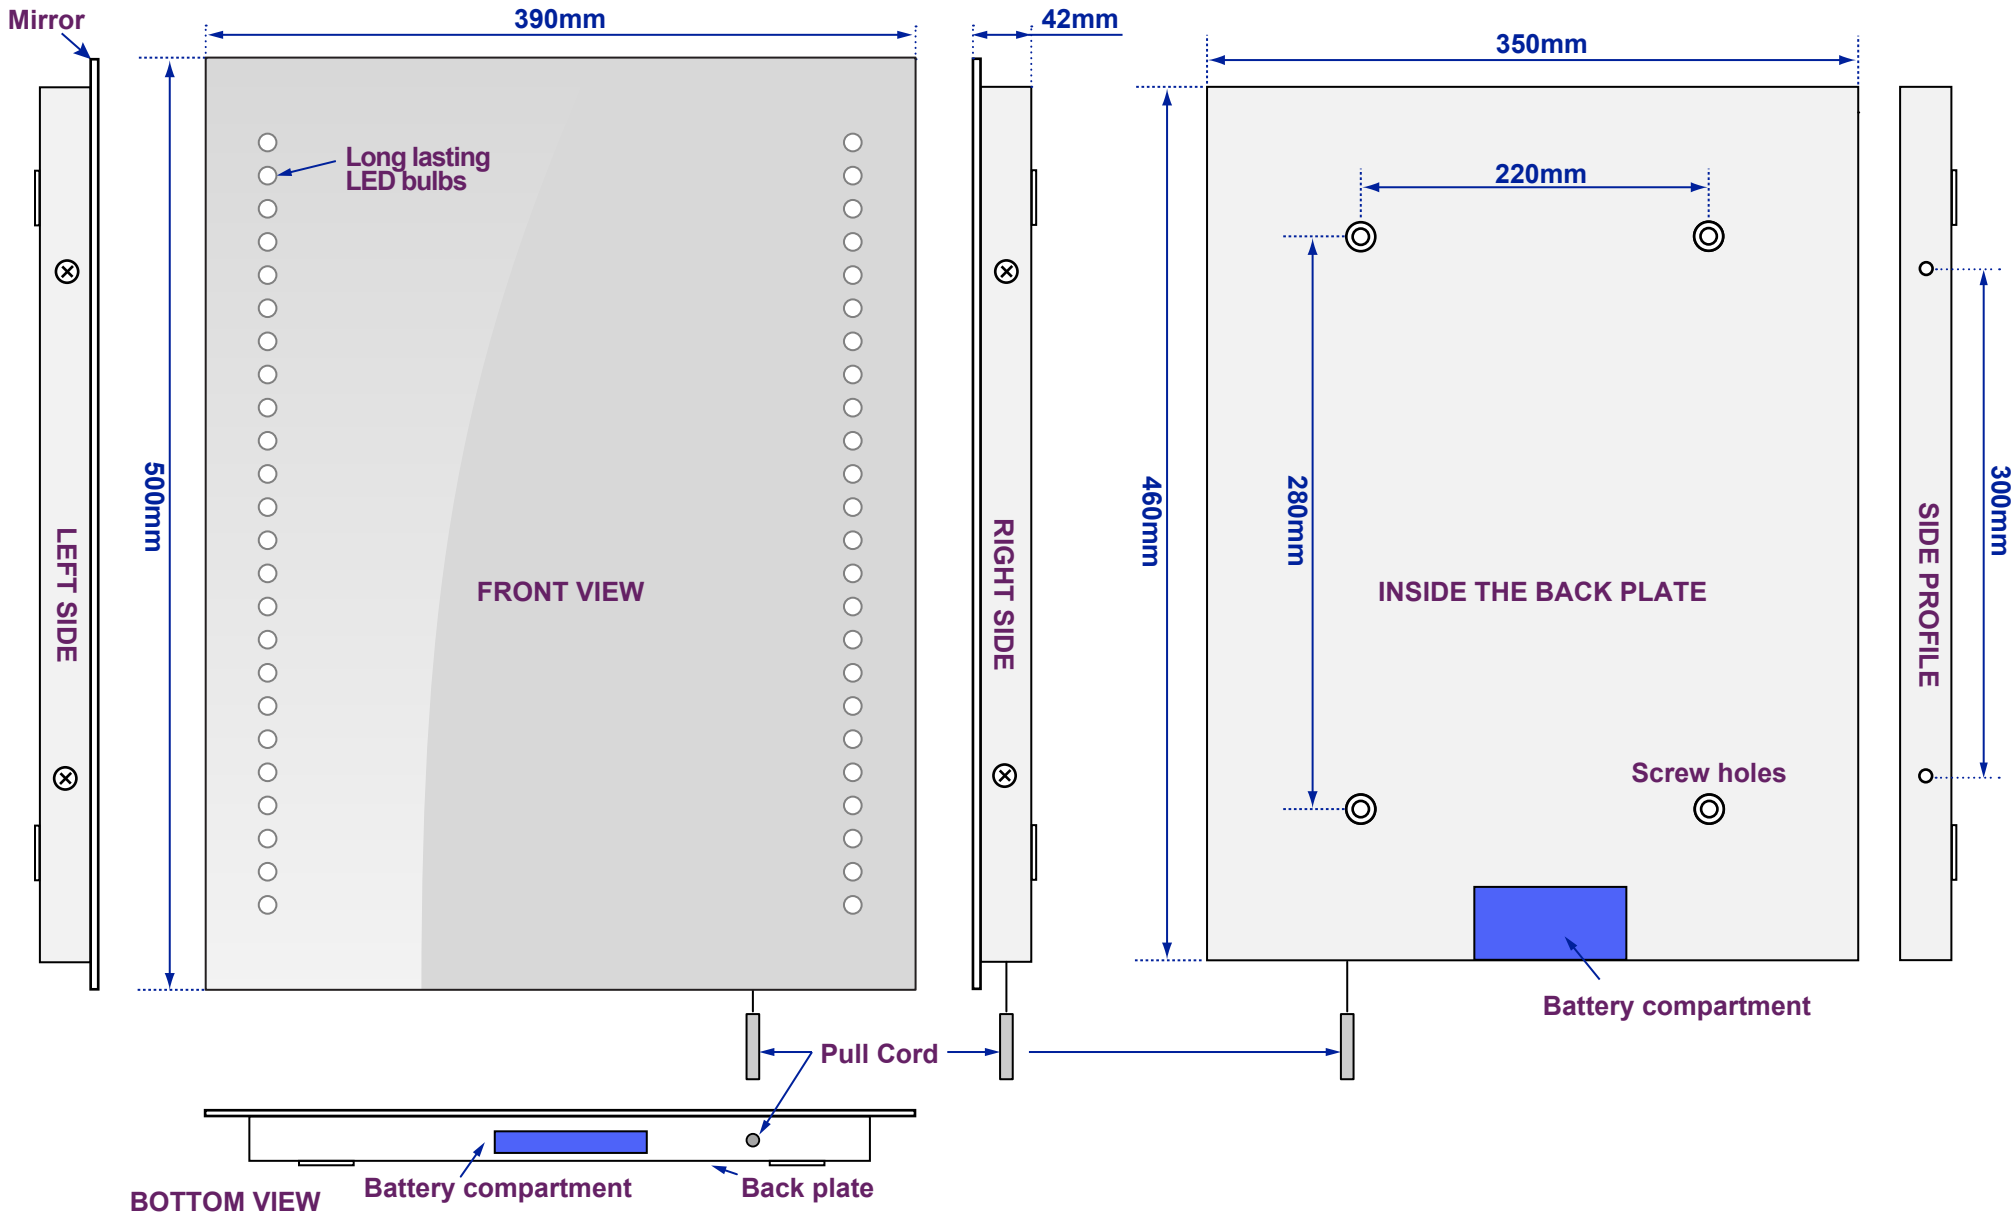

Diamond Battery Mirror

Model No: 100877K1

Views of complete assembly - With Mirror

Views of Back plate - Without Mirror