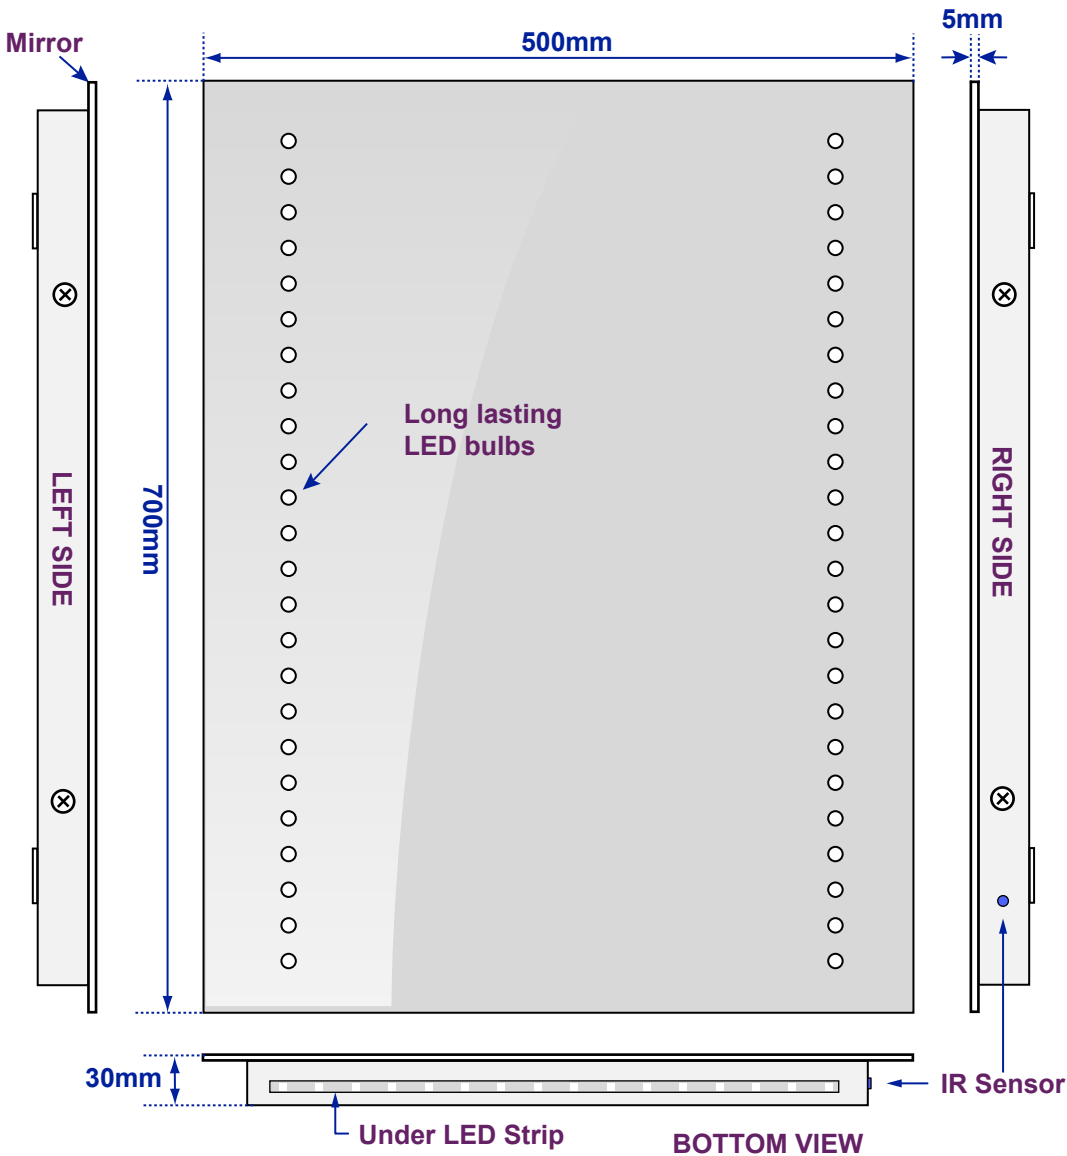

Gaze Ultra-Slim

Model No: 100877K10 (colour)

Views of complete assembly - With Mirror

Views of Back plate - Without Mirror