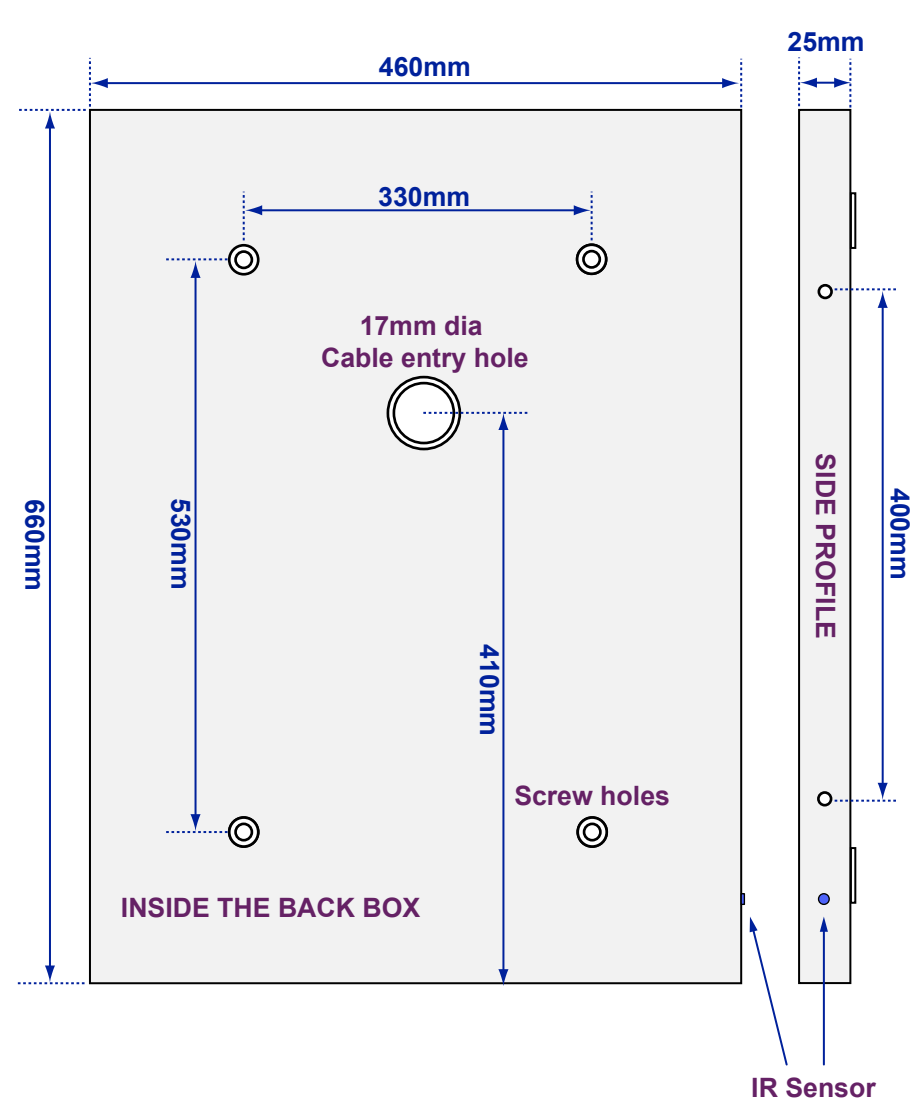

Gaze Ultra-Slim

Model No: 100877K10 (colour)

Views of complete assembly - With Mirror

Views of Back plate - Without Mirror