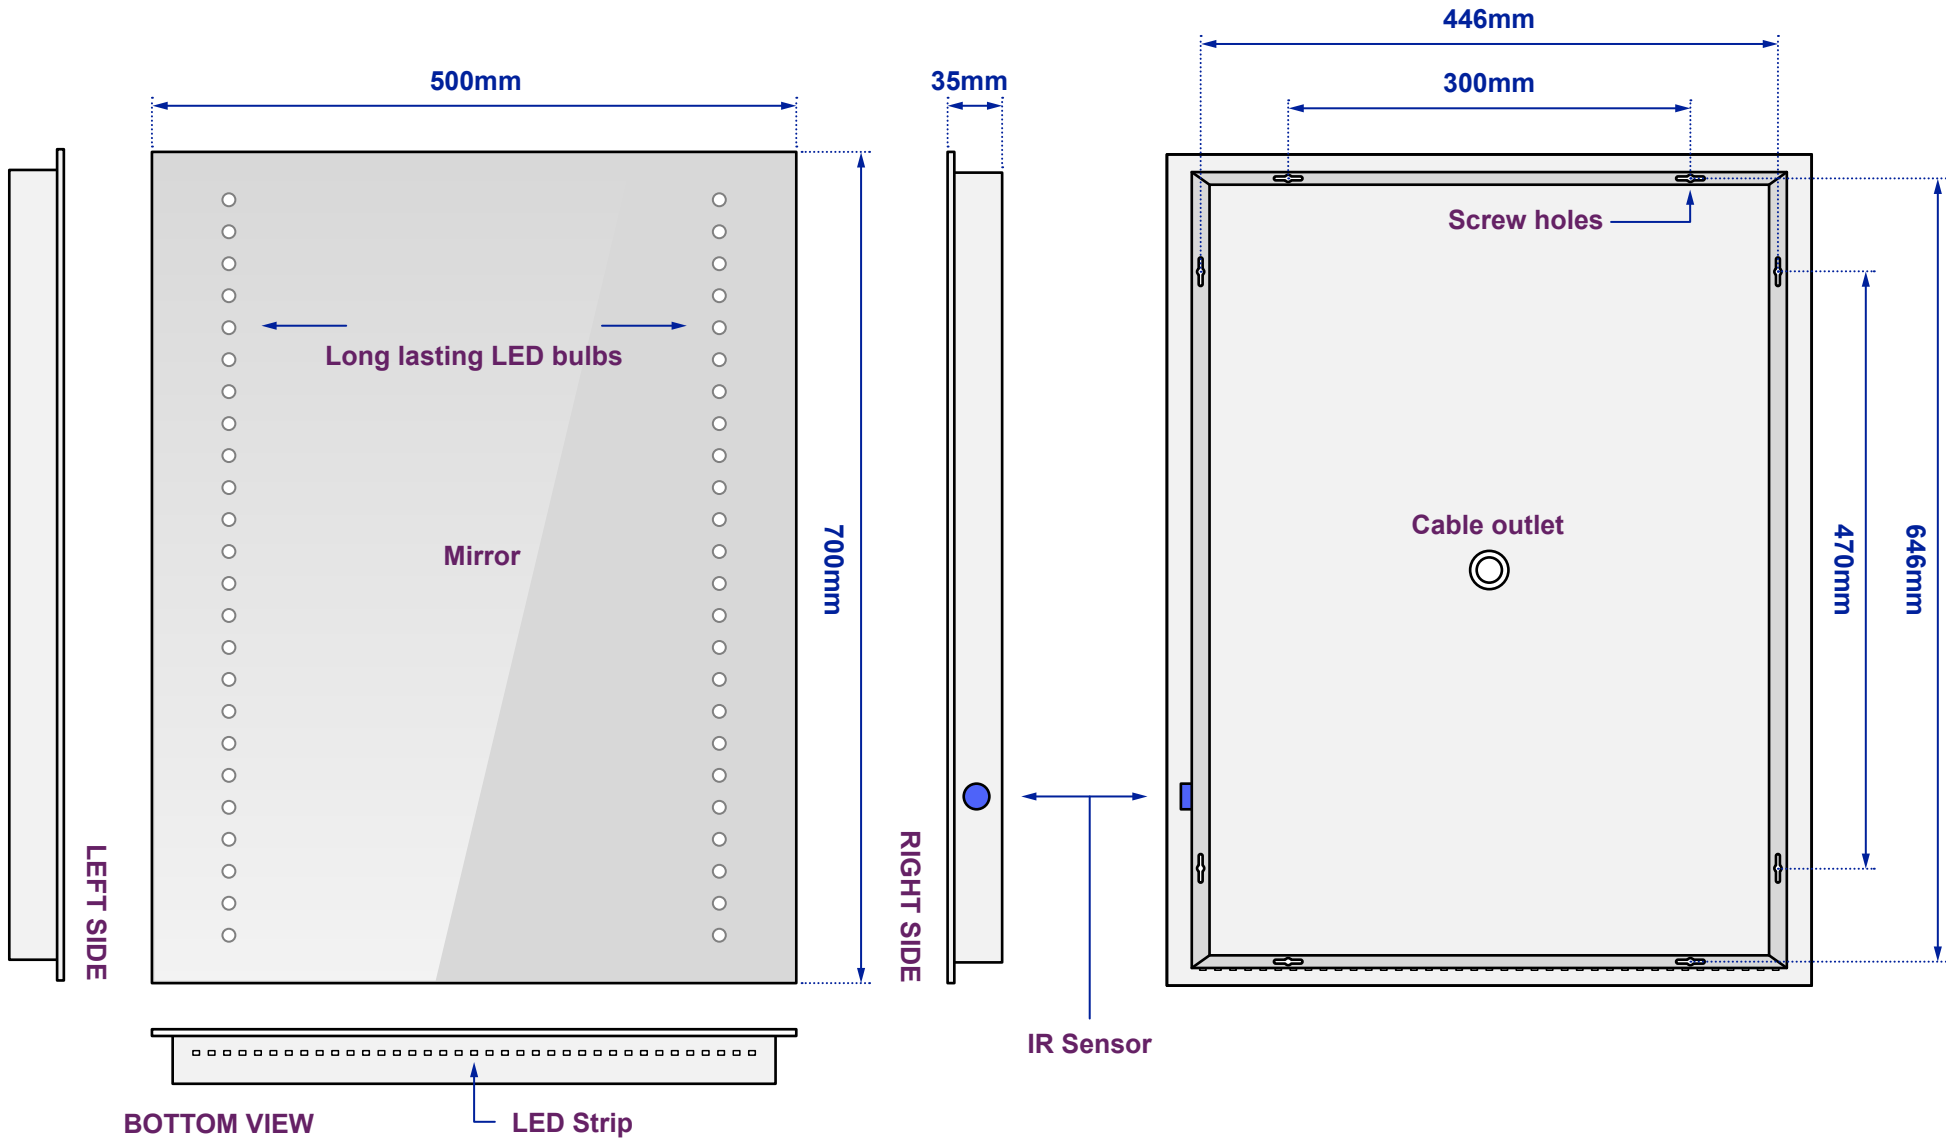

# Gaze Ultra-Slim

Model No: 100877K10 (colour)

Views of complete assembly

View of Back plate