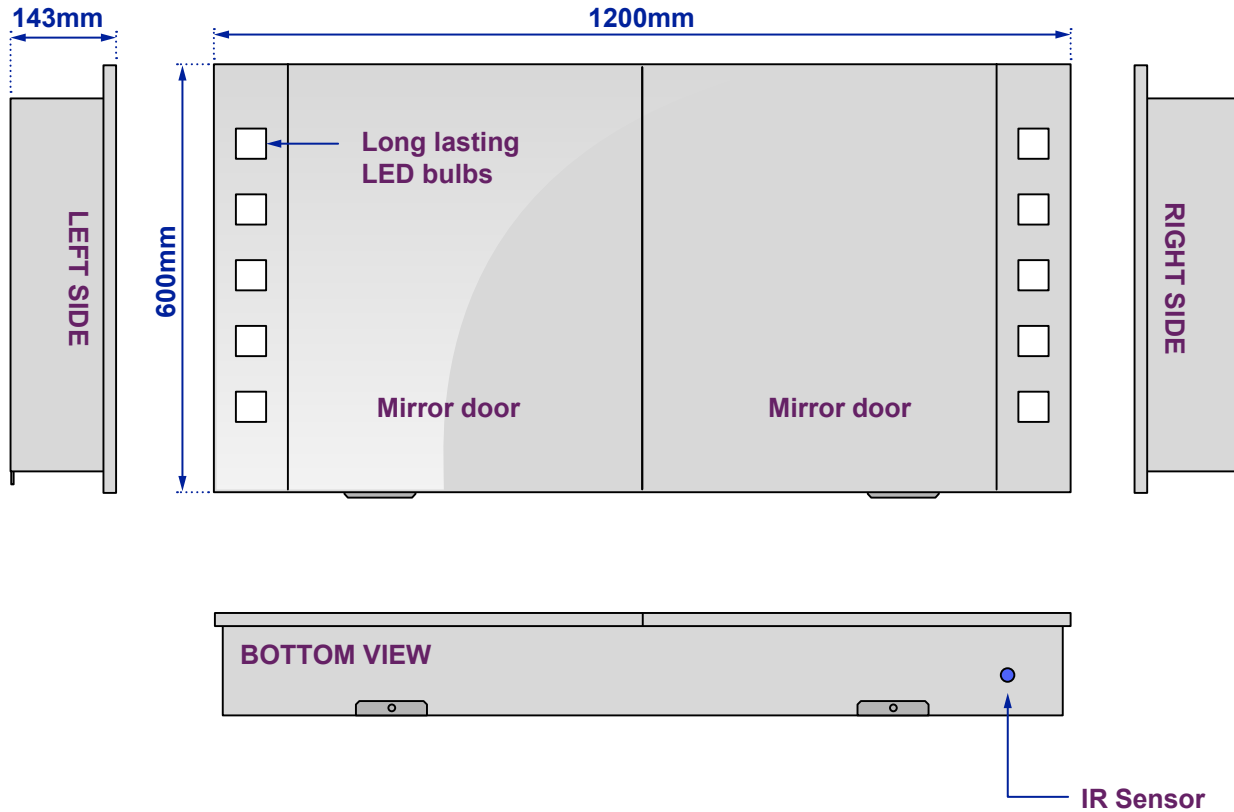

Vishnu Demist Cabinet

Model No: 100877k124

Views of complete assembly

View of Back plate