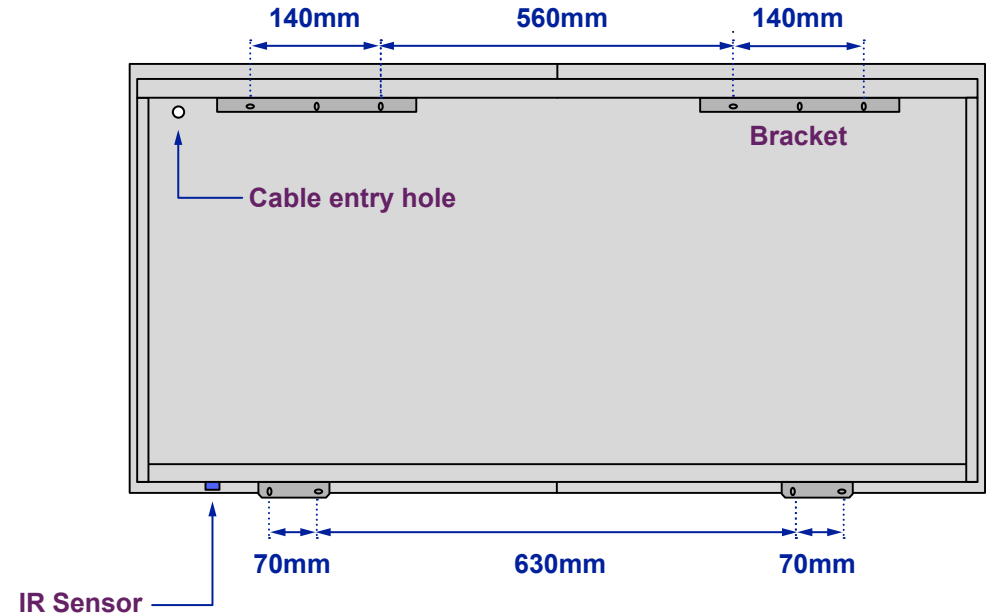

Vishnu Demist Cabinet

Model No: 100877k124

Views of complete assembly

View of Back plate