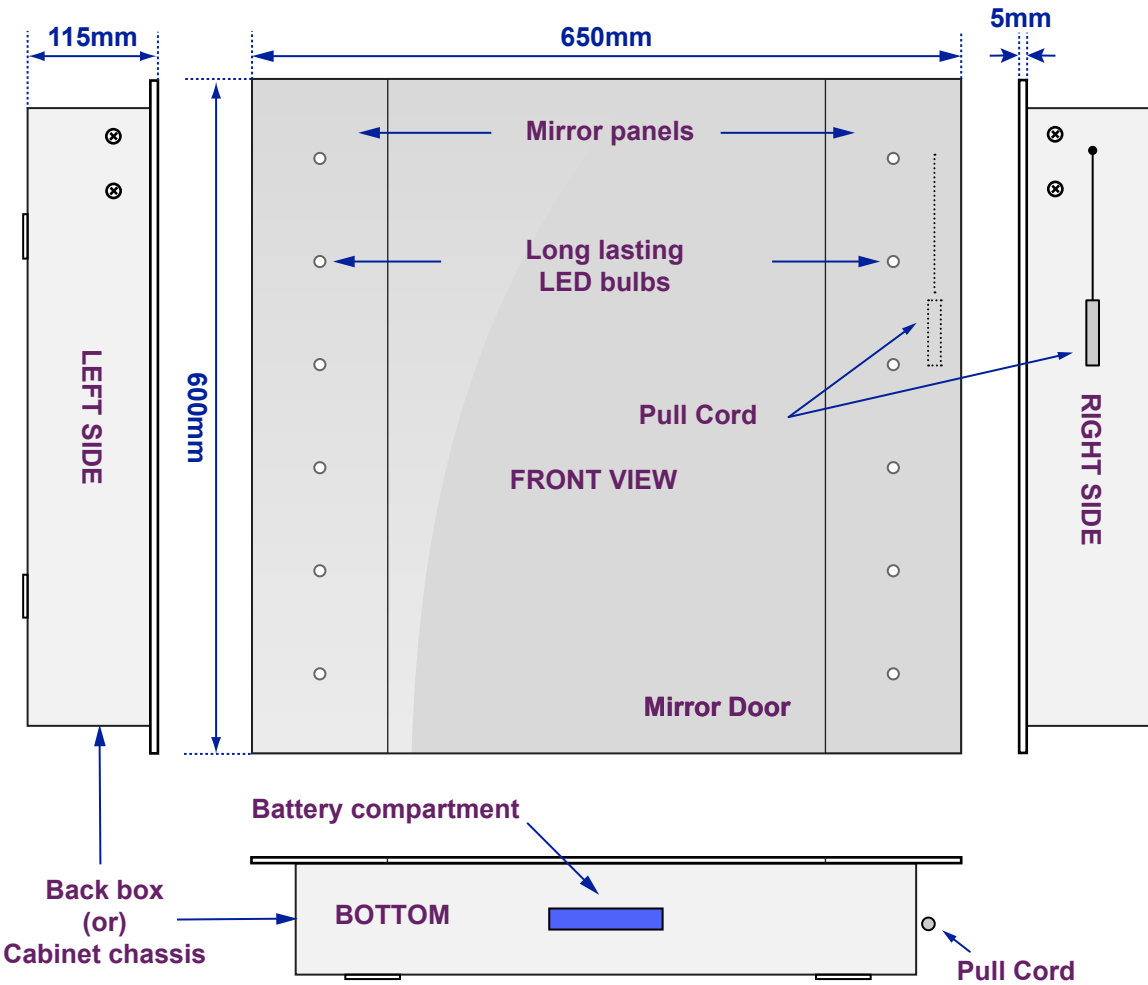

Regal Battery LED Cab

Model No: 100877K142

Views of complete assembly - With Mirror Door(s) / Panel(s)

Views of Back Box - Without Mirror Door(s) / Panel(s)