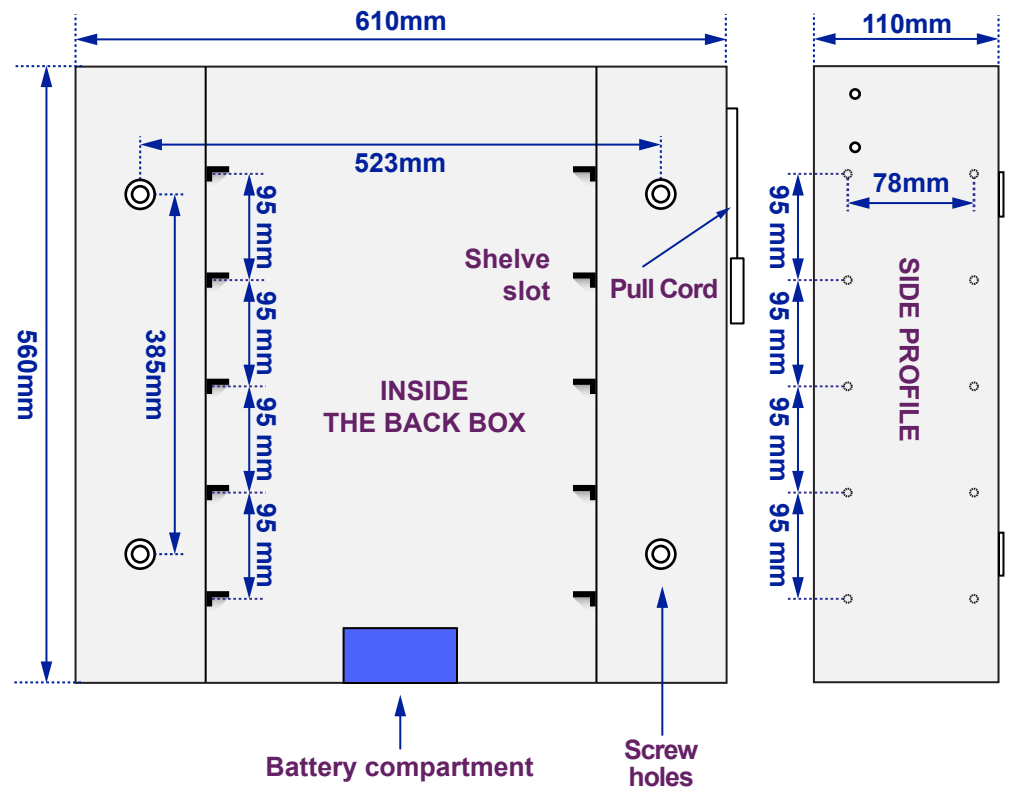

Regal Battery LED Cab

Model No: 100877K142

Views of complete assembly - With Mirror Door(s) / Panel(s)

Views of Back Box - Without Mirror Door(s) / Panel(s)