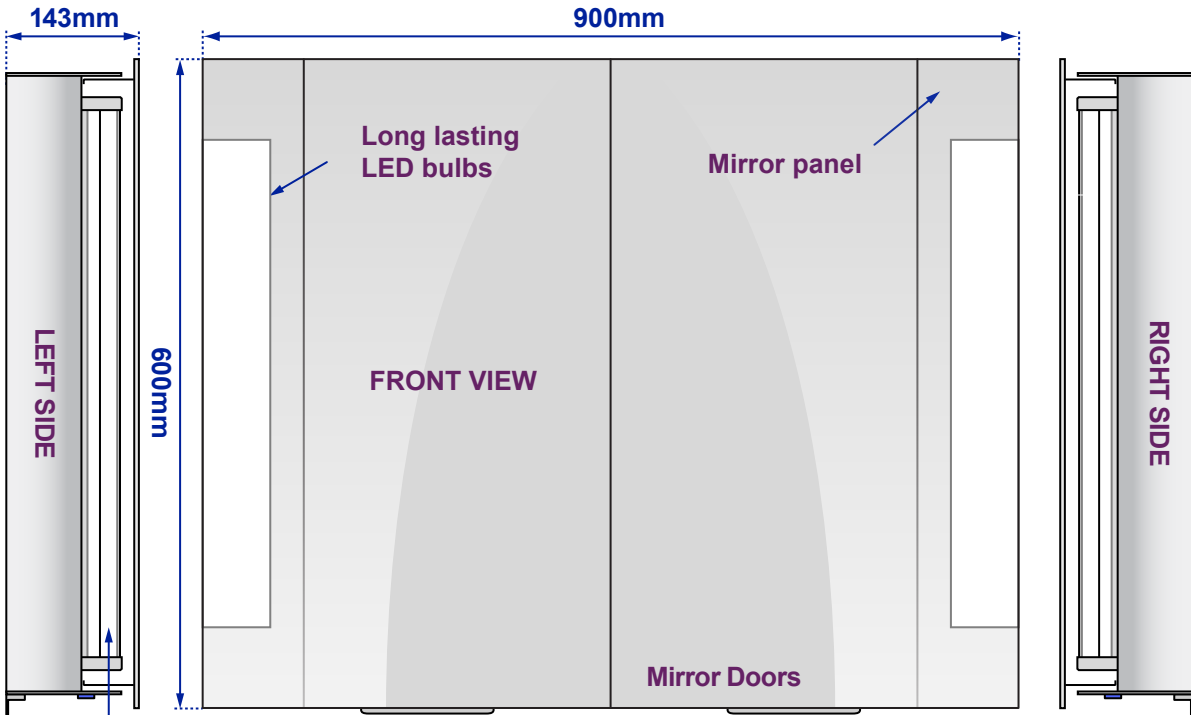

Gentle Demist Cabinet

Model No: 100877k1502i

Views of complete assembly - With Mirror Door(s)/Panel(s)

Rear & Side Views of Back Box - Without Mirror Door(s)/Panel(s)