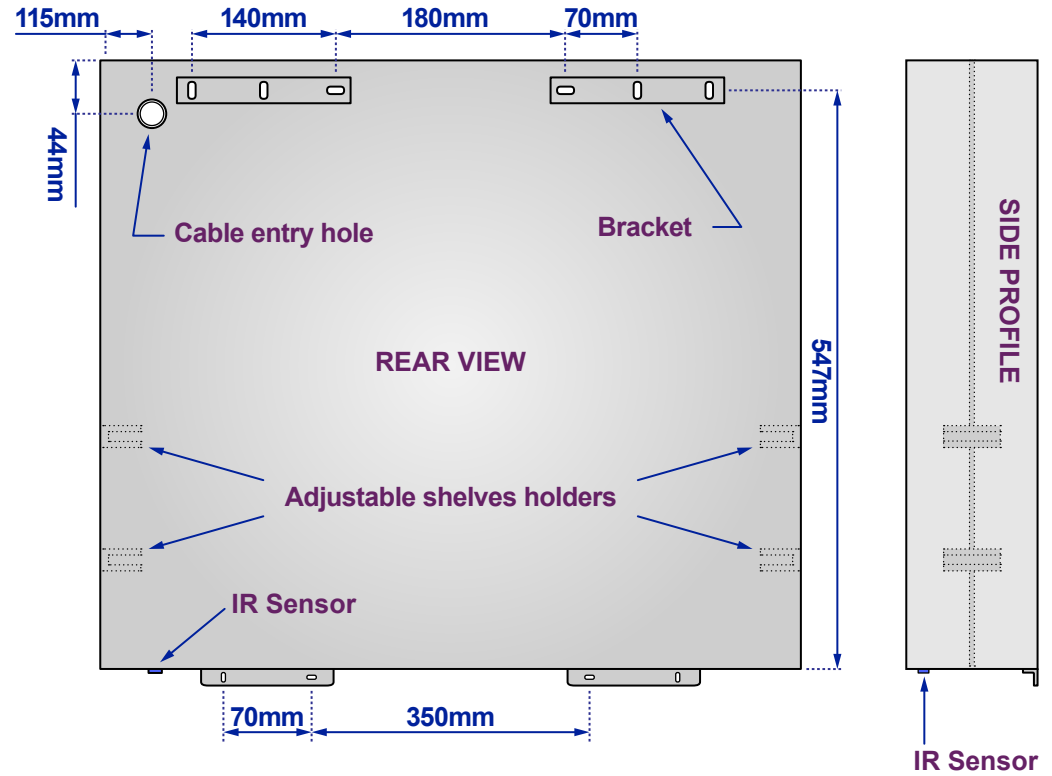

Gentle Demist Cabinet

Model No: 100877k1502i

Views of complete assembly - With Mirror Door(s)/Panel(s)

Rear & Side Views of Back Box - Without Mirror Door(s)/Panel(s)