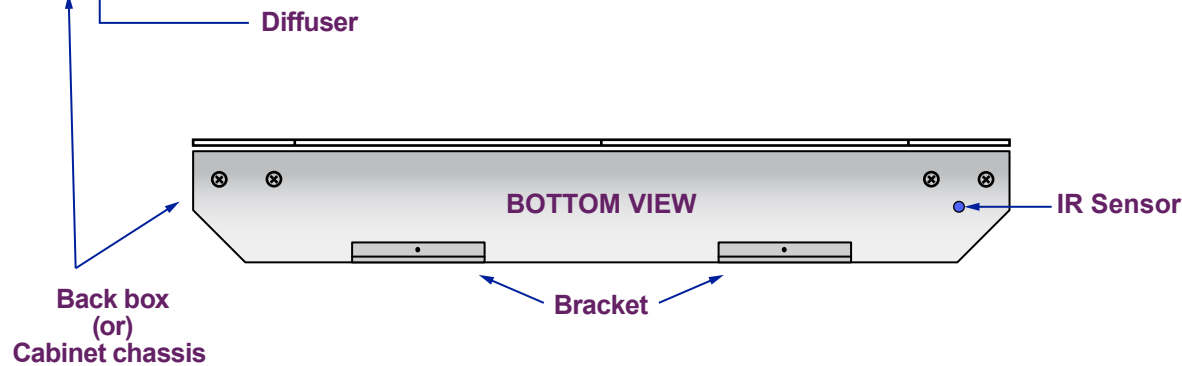

Gentle Demist Cabinet

Model No: 100877k1502i

Views of complete assembly - With Mirror Door(s)/Panel(s)

Rear & Side Views of Back Box - Without Mirror Door(s)/Panel(s)