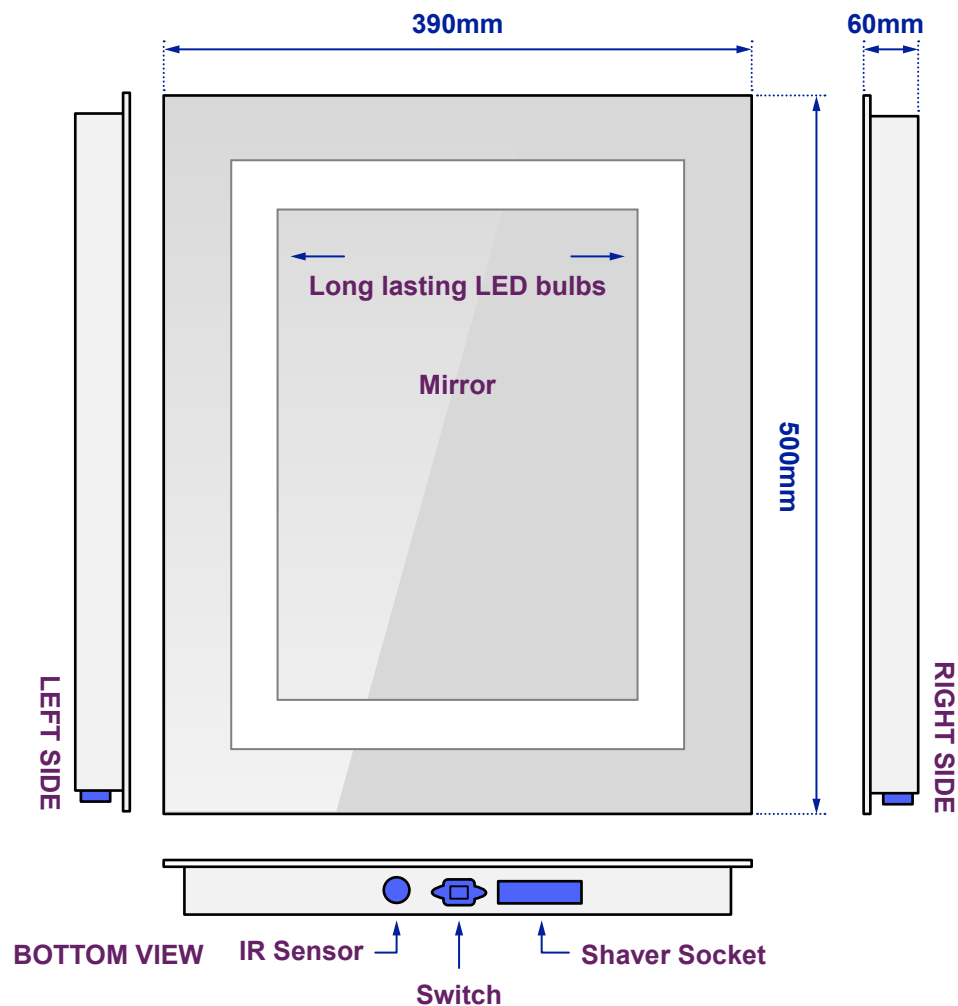

Dora Shaver LED Mirror

Model No: 100877K157

Views of complete assembly

View of Back plate