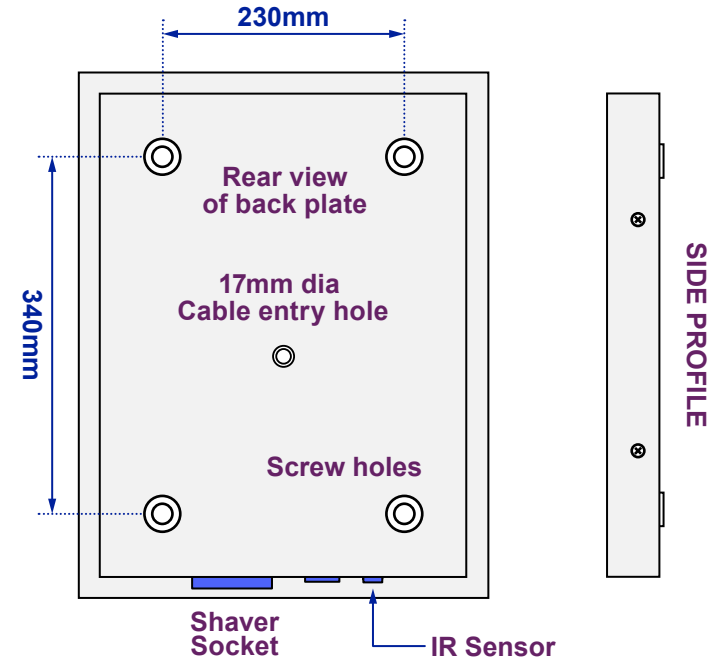

Dora Shaver LED Mirror

Model No: 100877K157

Views of complete assembly - With Mirror

Views of Back plate - Without Mirror