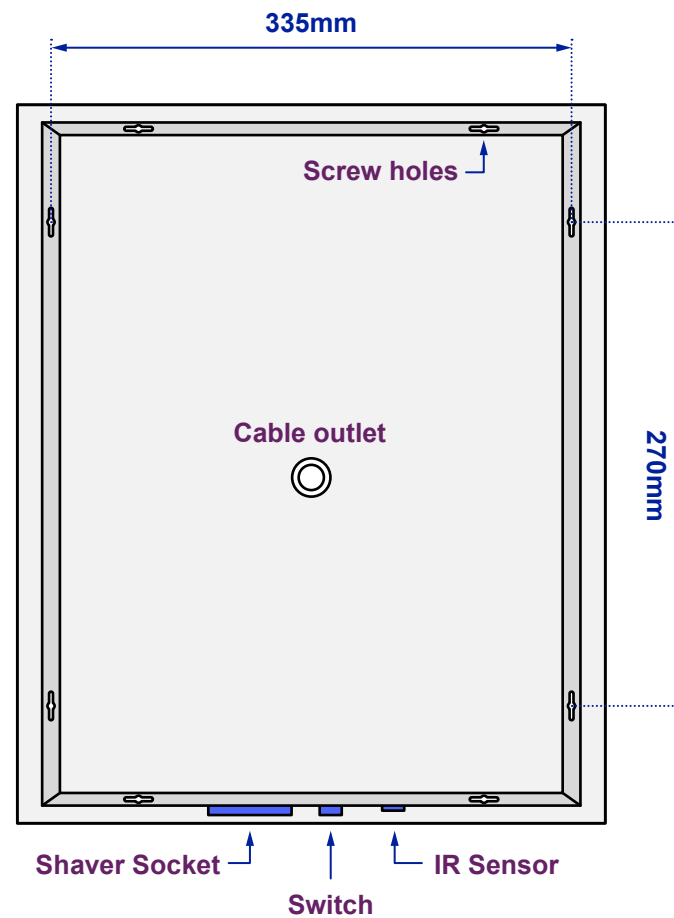

Dora Shaver LED Mirror

Model No: 100877K157

Views of complete assembly

View of Back plate