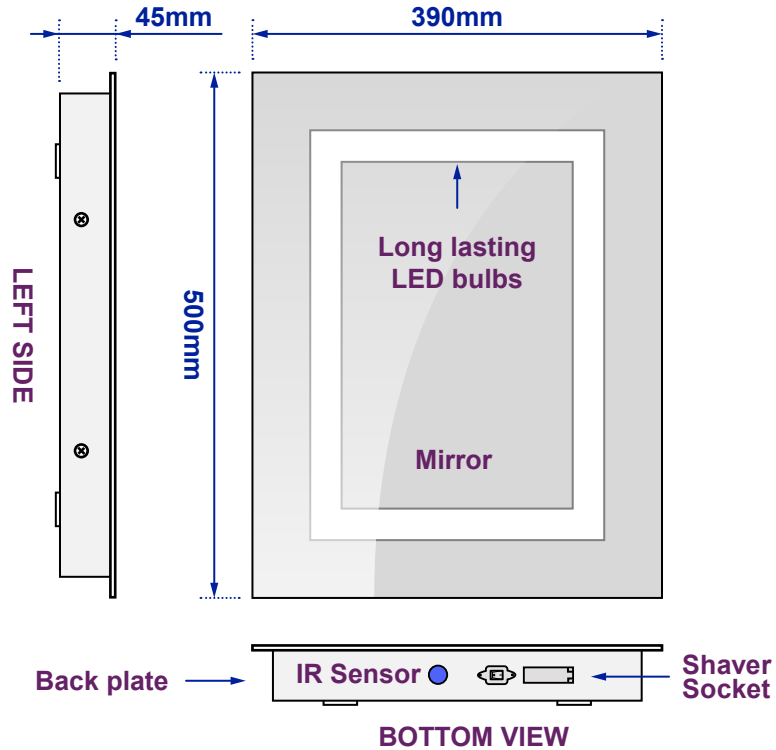

Dora Shaver LED Mirror

Model No: 100877K157

Views of complete assembly - With Mirror

Views of Back plate - Without Mirror