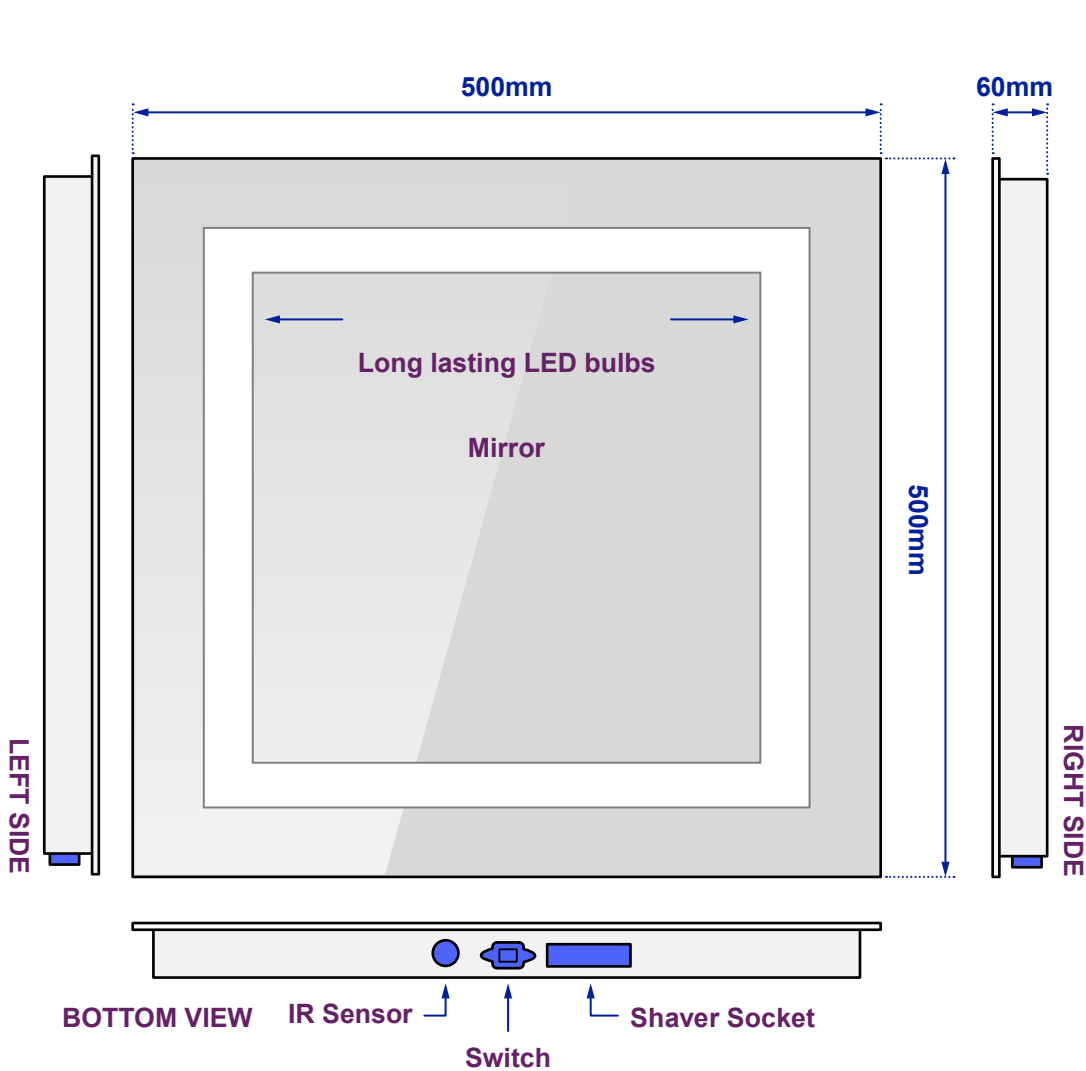

# Square Shaver LED Mirror

Model No: 100877K158

Views of complete assembly

View of Back plate