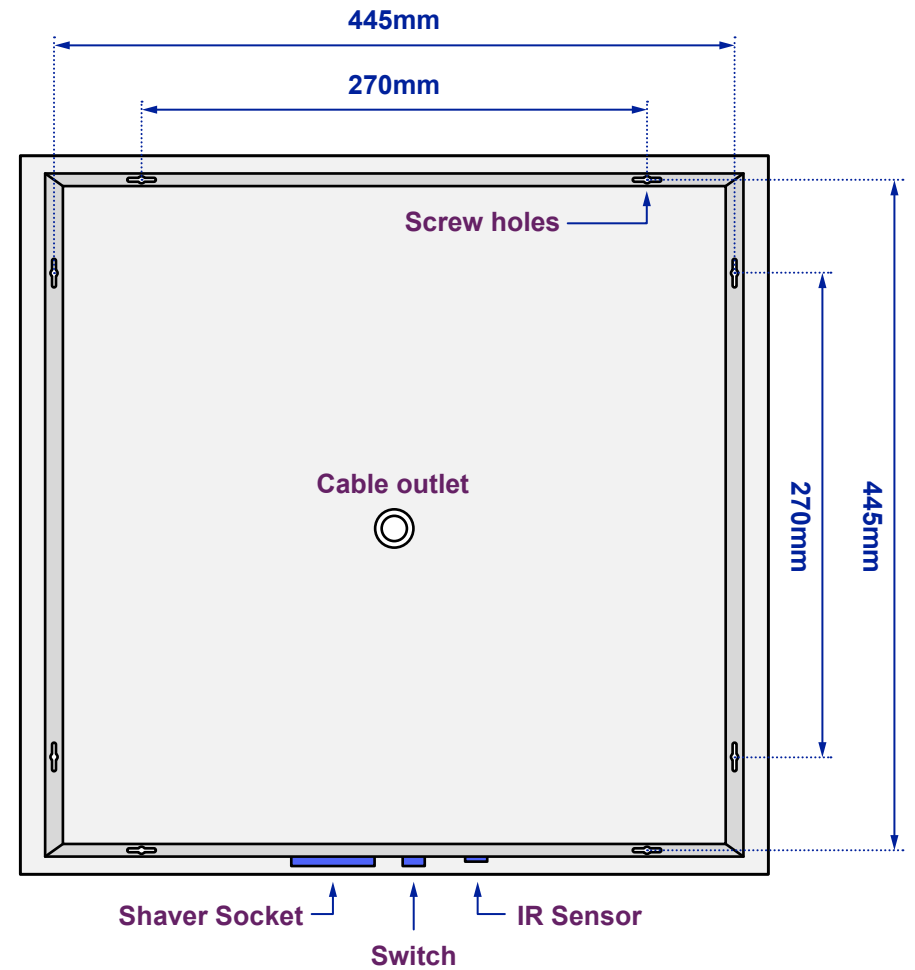

# Square Shaver LED Mirror

Model No: 100877K158

Views of complete assembly

View of Back plate