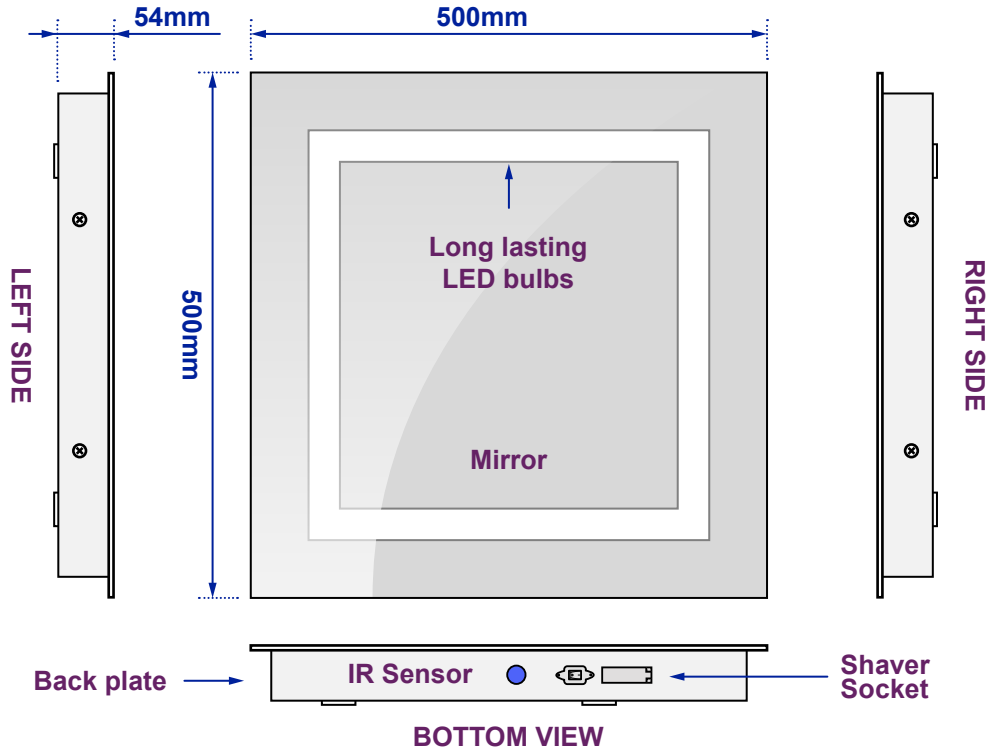

Square Shaver LED Mirror

Model No: 100877K158

Views of complete assembly - With Mirror

Views of Back plate - Without Mirror