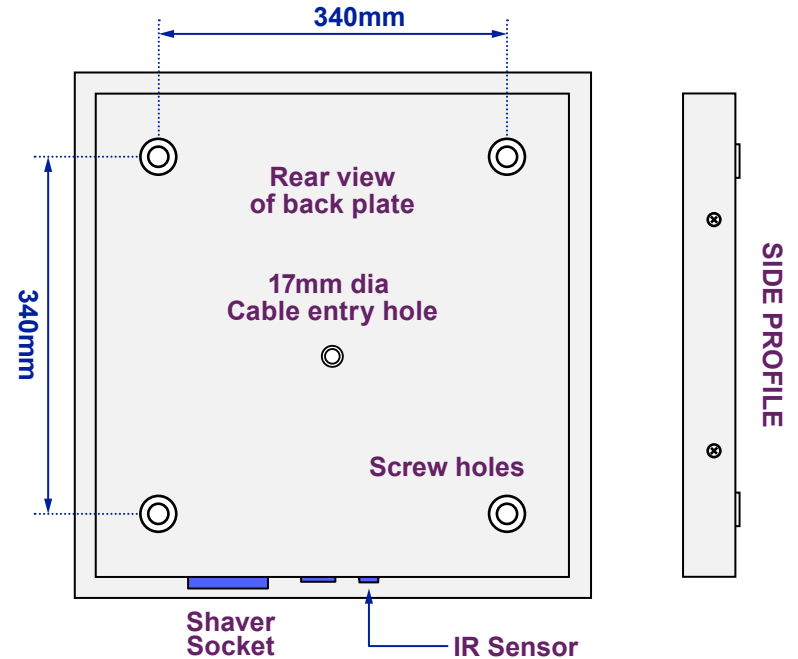

Square Shaver LED Mirror

Model No: 100877K158

Views of complete assembly - With Mirror

Views of Back plate - Without Mirror