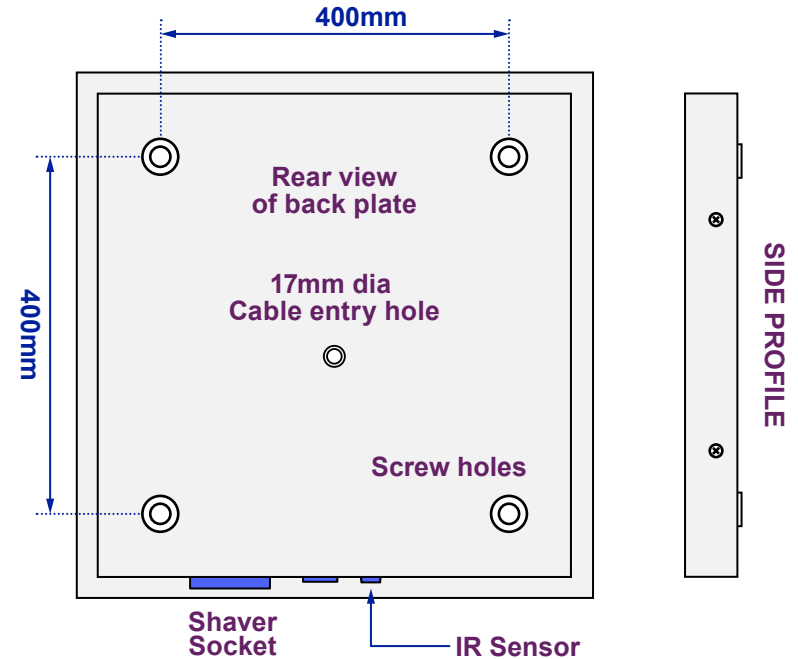

Bimbam Shaver LED Mirror

Model No: 100877K159

Views of complete assembly - With Mirror

Views of Back plate - Without Mirror