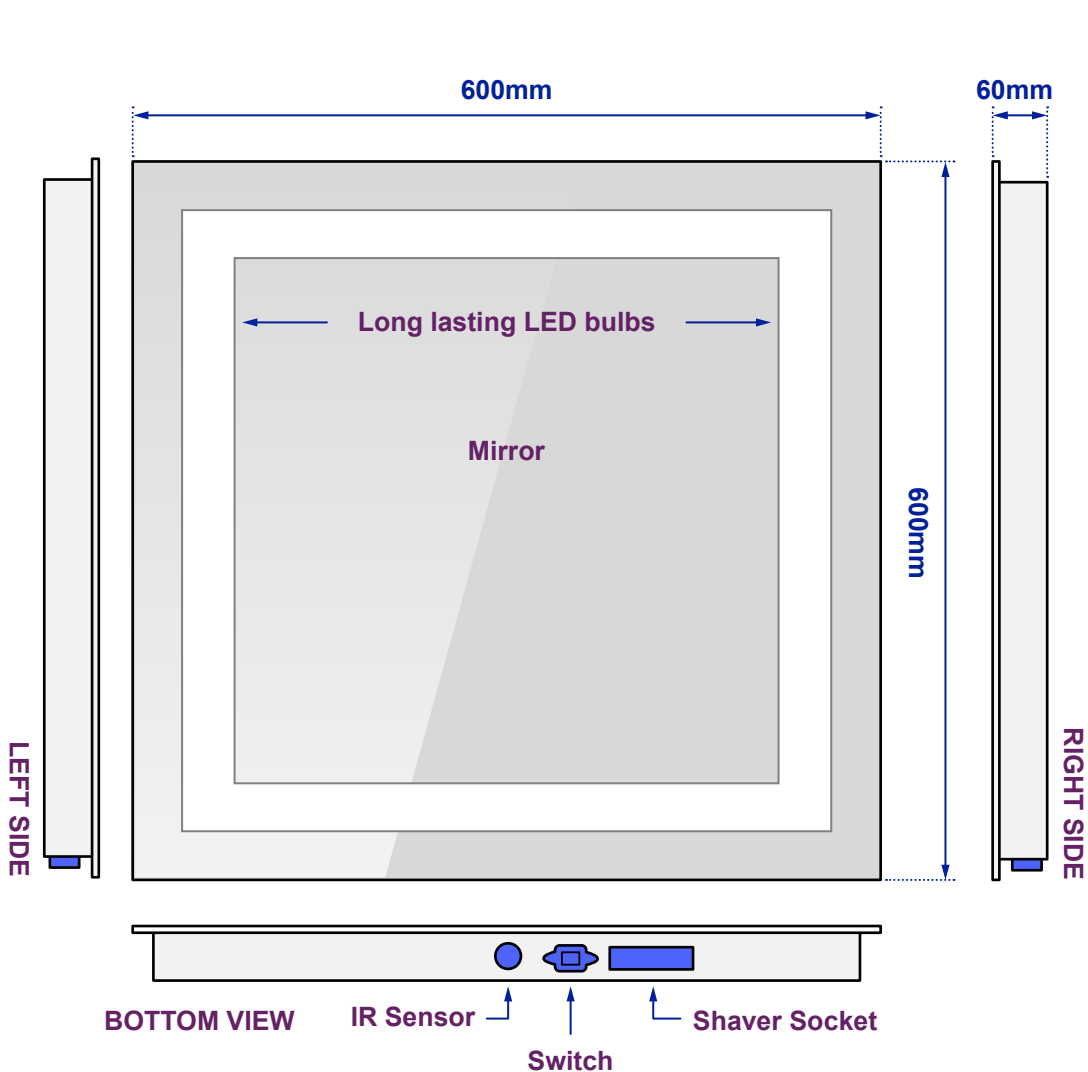

Bimbam Shaver LED Mirror

Model No: 100877K159

Views of complete assembly

View of Back plate