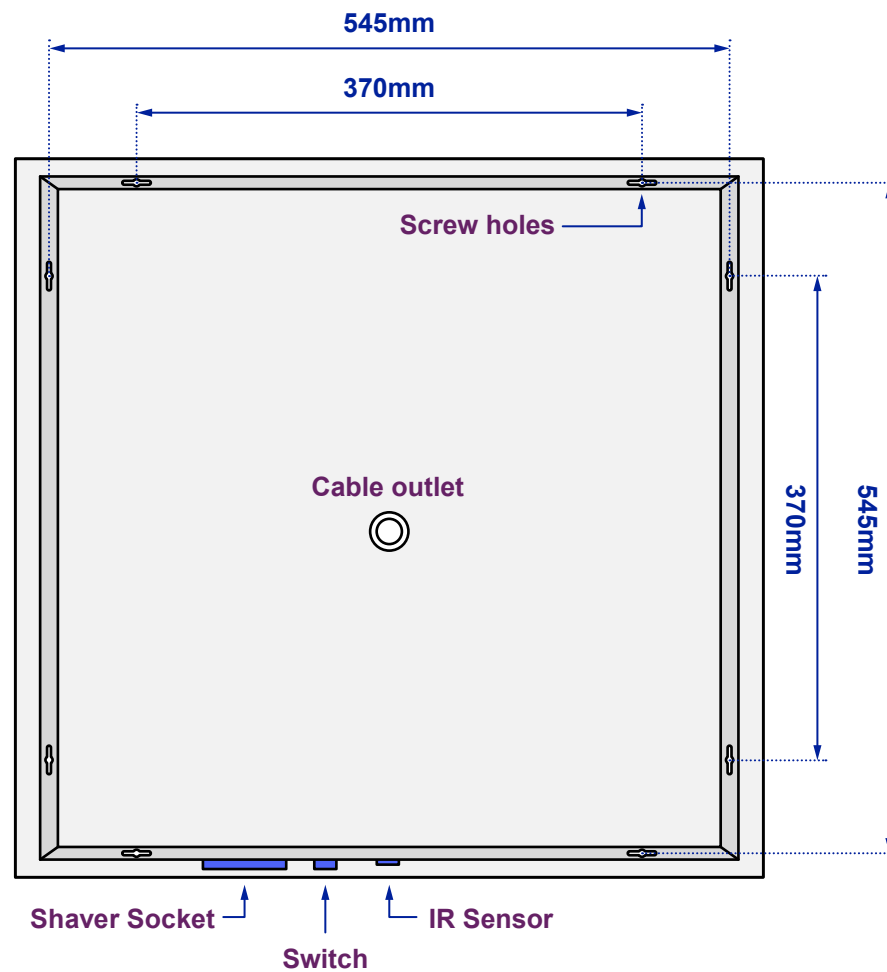

Bimbam Shaver LED Mirror

Model No: 100877K159

Views of complete assembly

View of Back plate