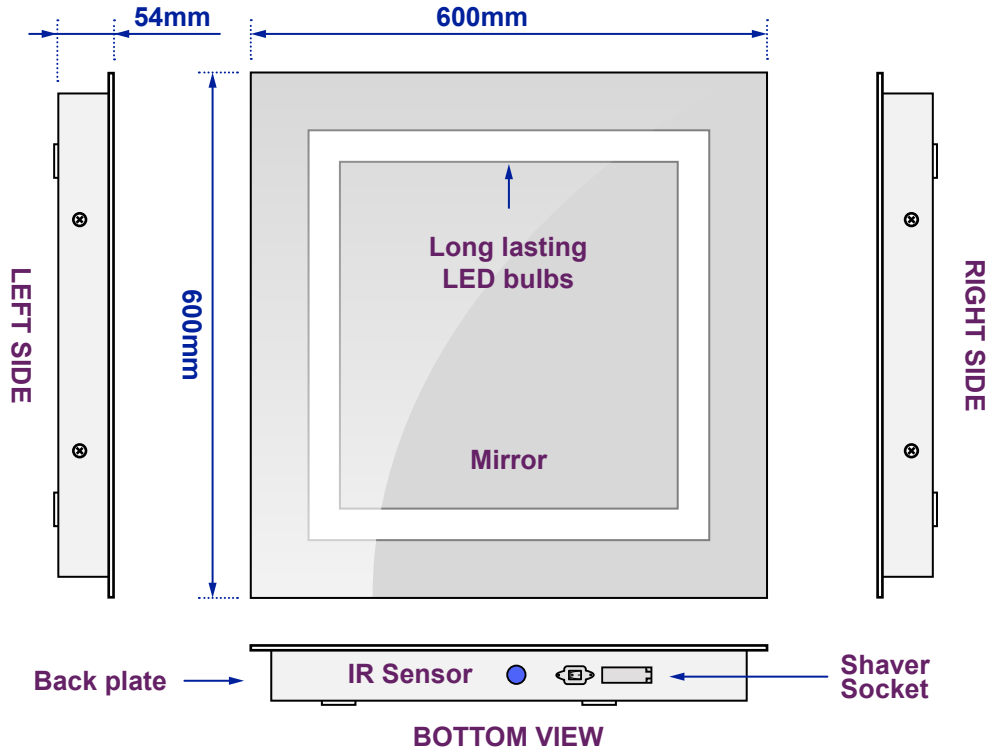

Bimbam Shaver LED Mirror

Model No: 100877K159

Views of complete assembly - With Mirror

Views of Back plate - Without Mirror