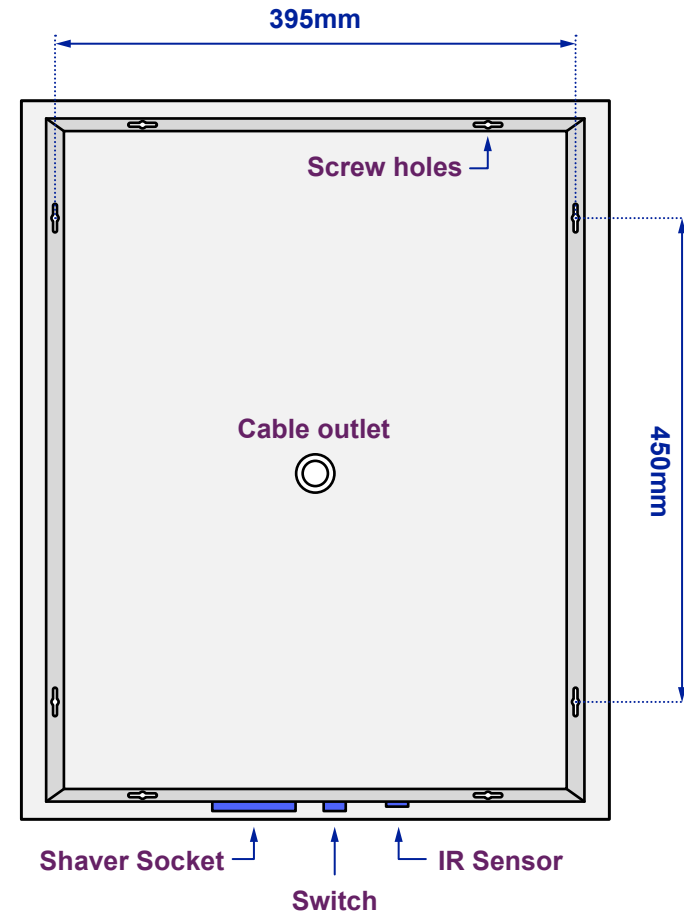

Guru Shaver LED Mirror

Model No: 100877K160

Views of complete assembly

View of Back plate