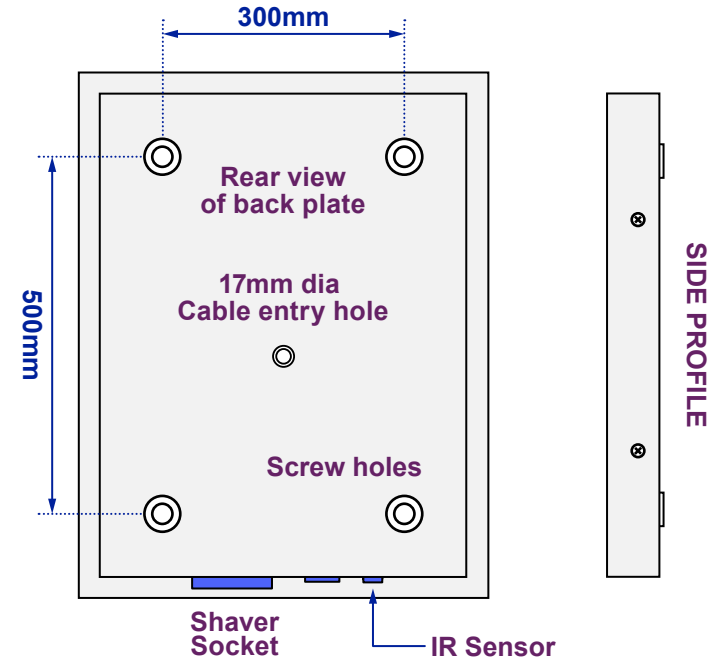

Guru Shaver LED Mirror

Model No: 100877K160

Views of complete assembly - With Mirror

Views of Back plate - Without Mirror