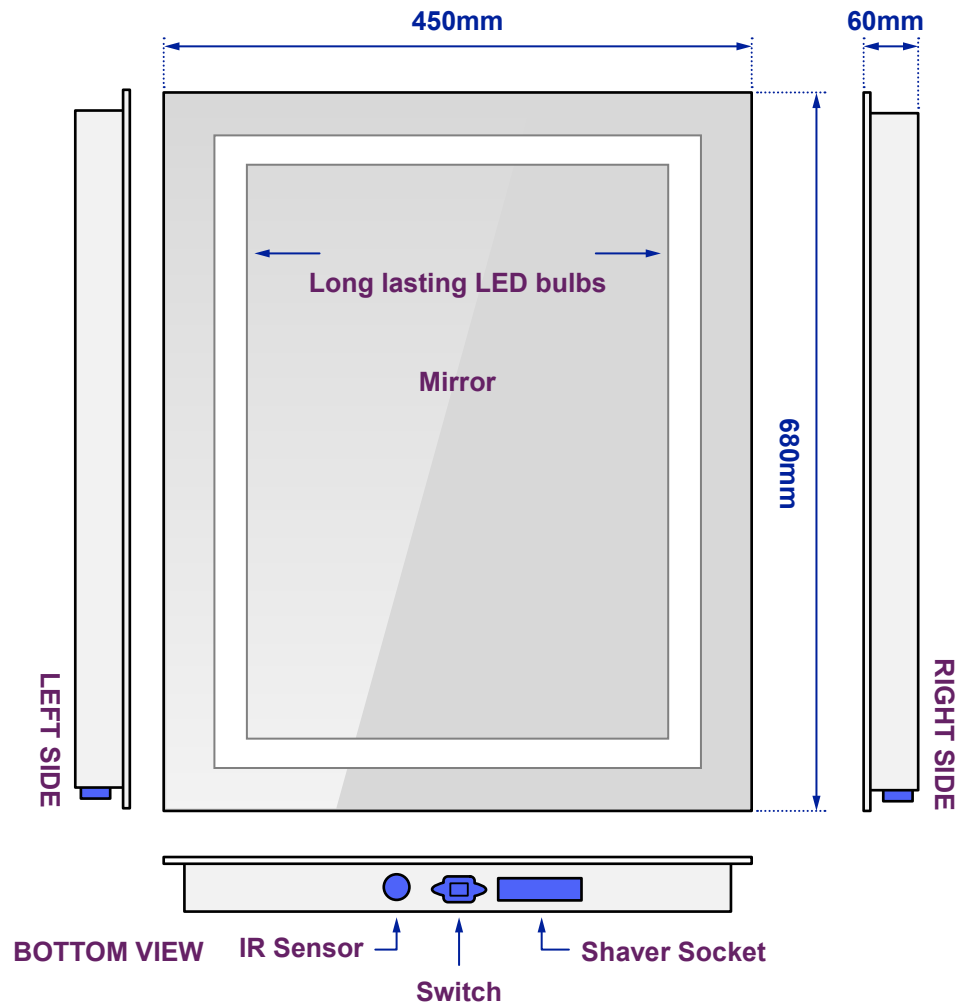

Guru Shaver LED Mirror

Model No: 100877K160

Views of complete assembly

View of Back plate