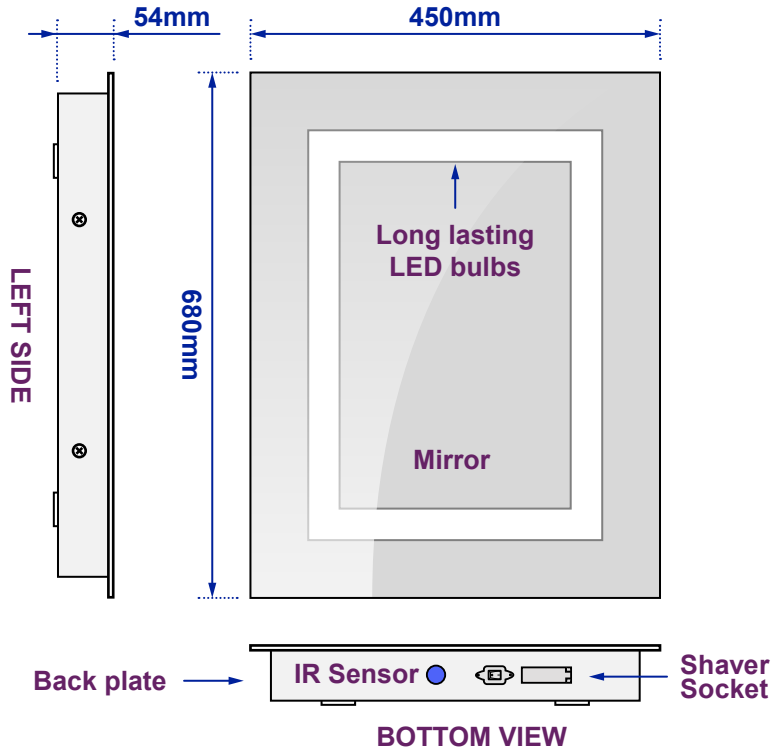

Guru Shaver LED Mirror

Model No: 100877K160

Views of complete assembly - With Mirror

Views of Back plate - Without Mirror