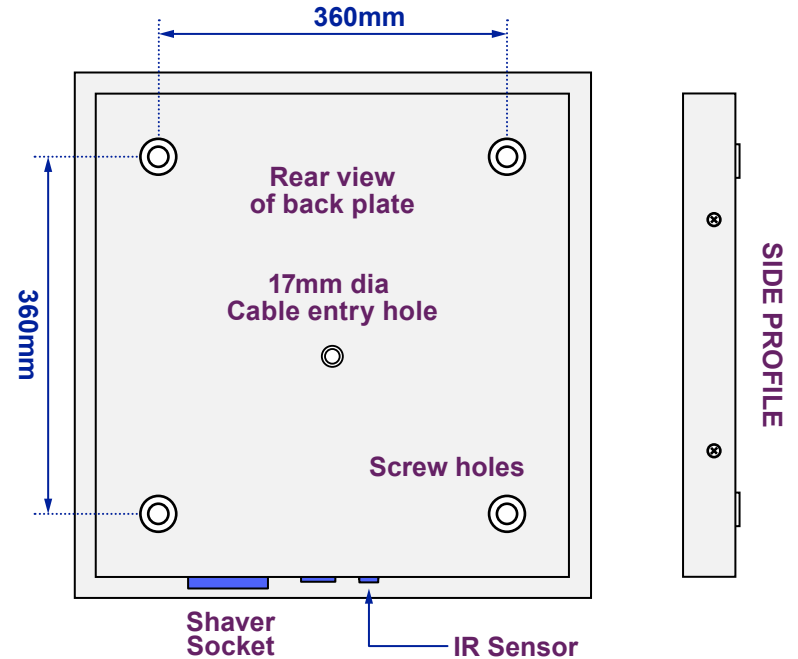

Rubi Shaver LED Mirror

Model No: 100877K161

Views of complete assembly - With Mirror

Views of Back plate - Without Mirror