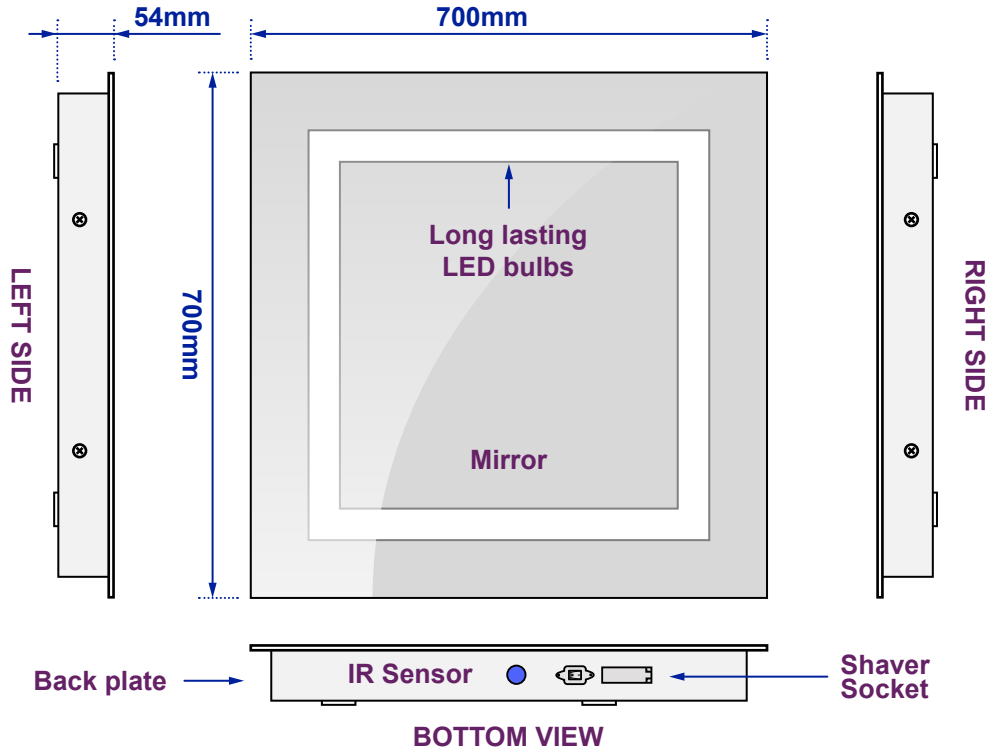

Rubi Shaver LED Mirror

Model No: 100877K161

Views of complete assembly - With Mirror

Views of Back plate - Without Mirror