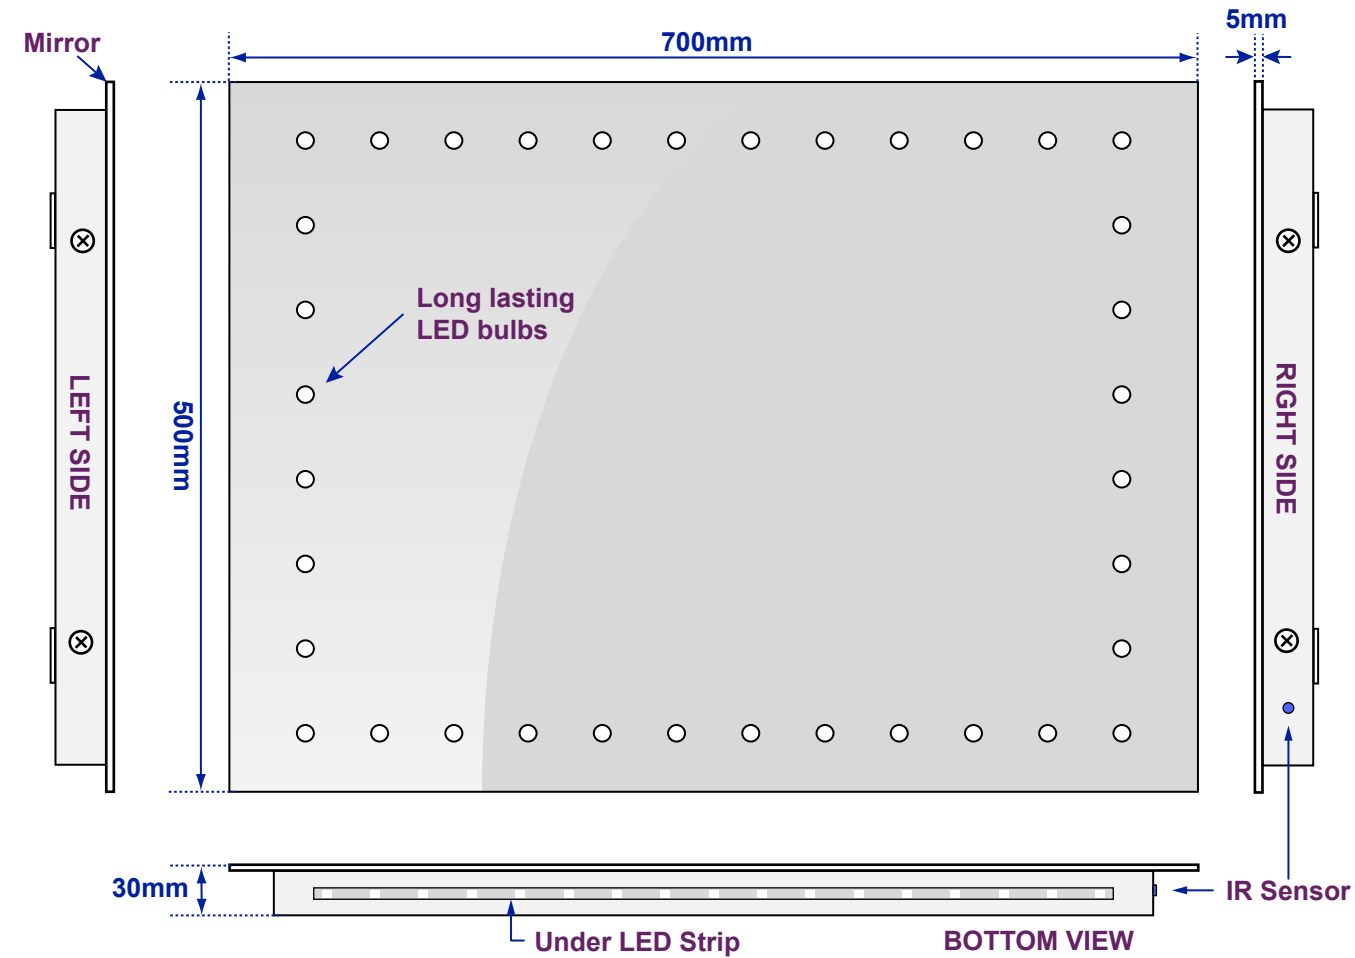

# Clara Ultra-Slim

Model No: 100877K164 (colour)

Views of complete assembly - With Mirror

Views of Back plate - Without Mirror