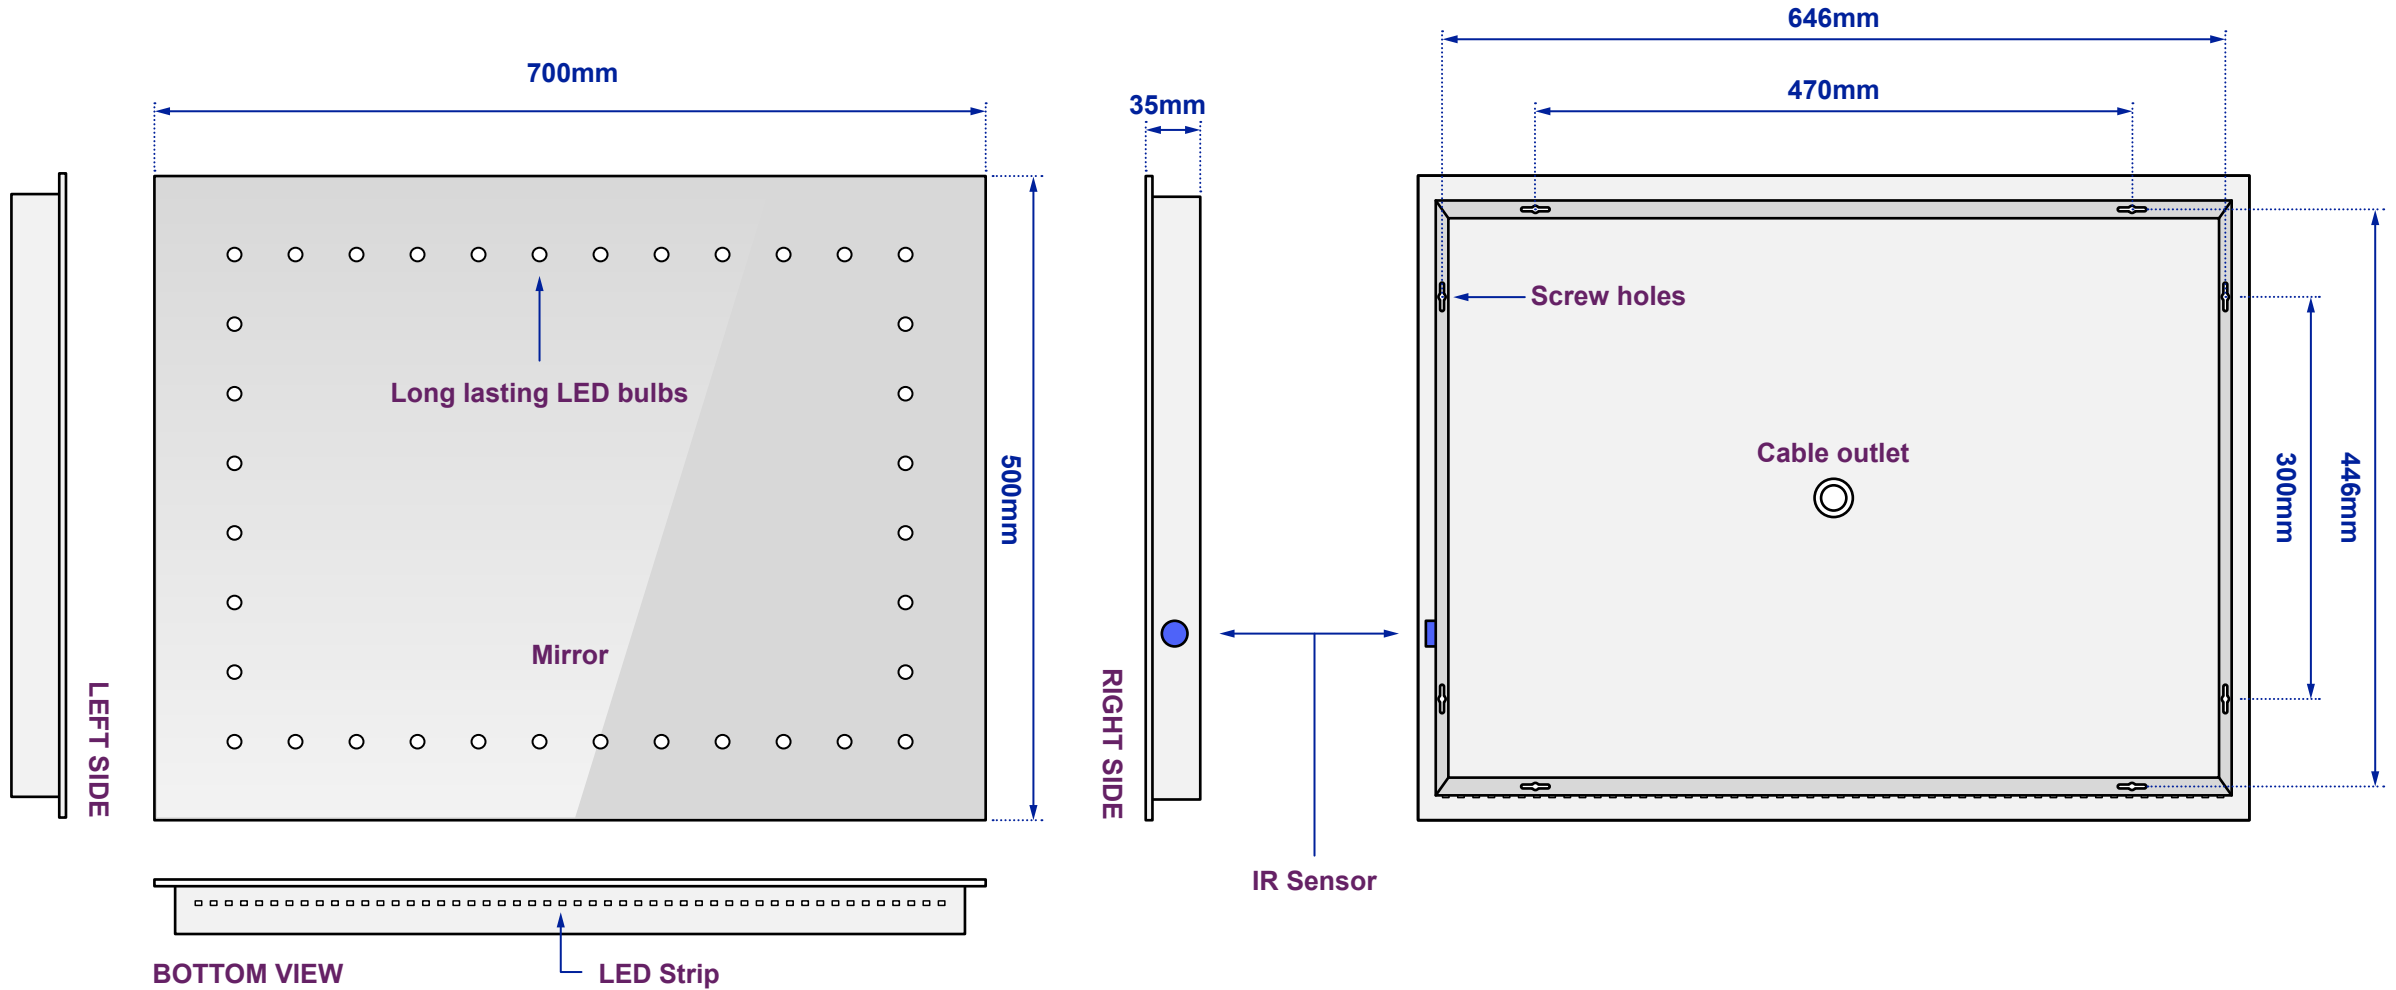

Clara Ultra-Slim

Model No: 100877K164 (colour)

Views of complete assembly

View of Back plate