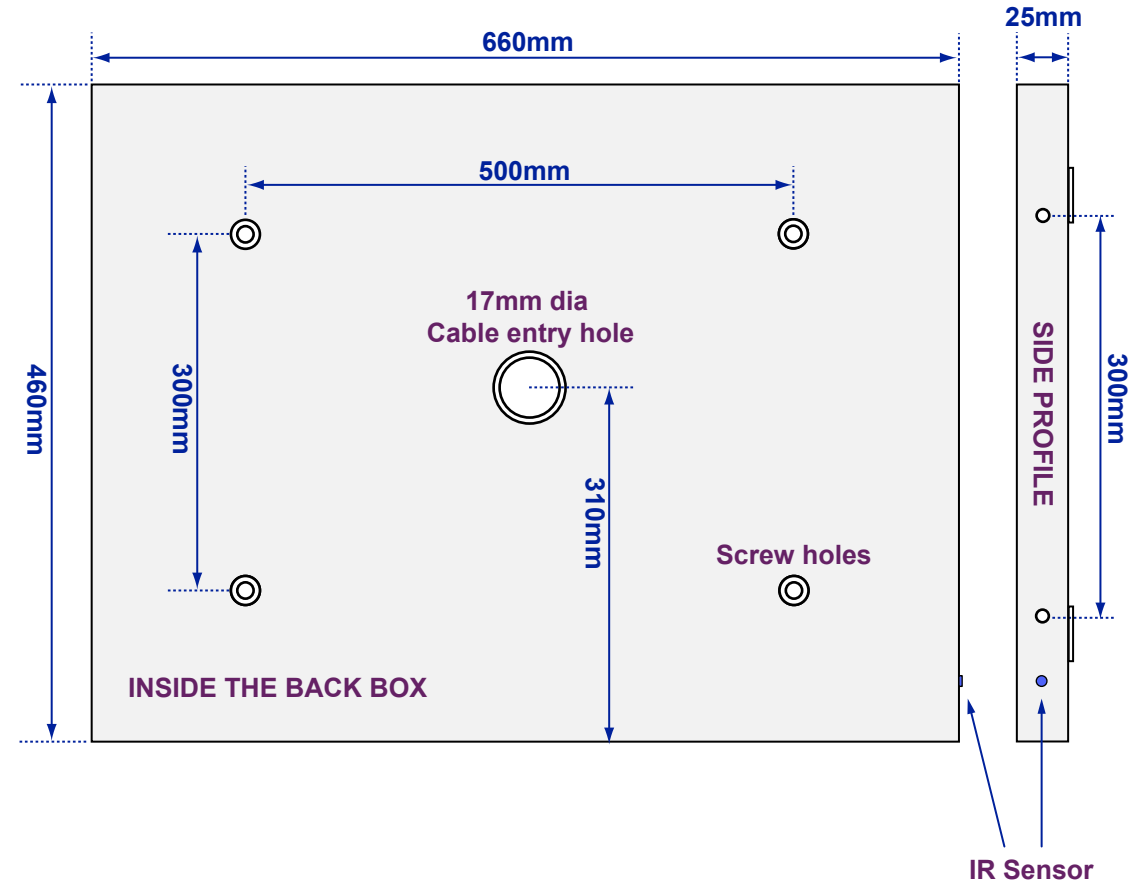

# Clara Ultra-Slim

Model No: 100877K164 (colour)

Views of complete assembly - With Mirror

Views of Back plate - Without Mirror