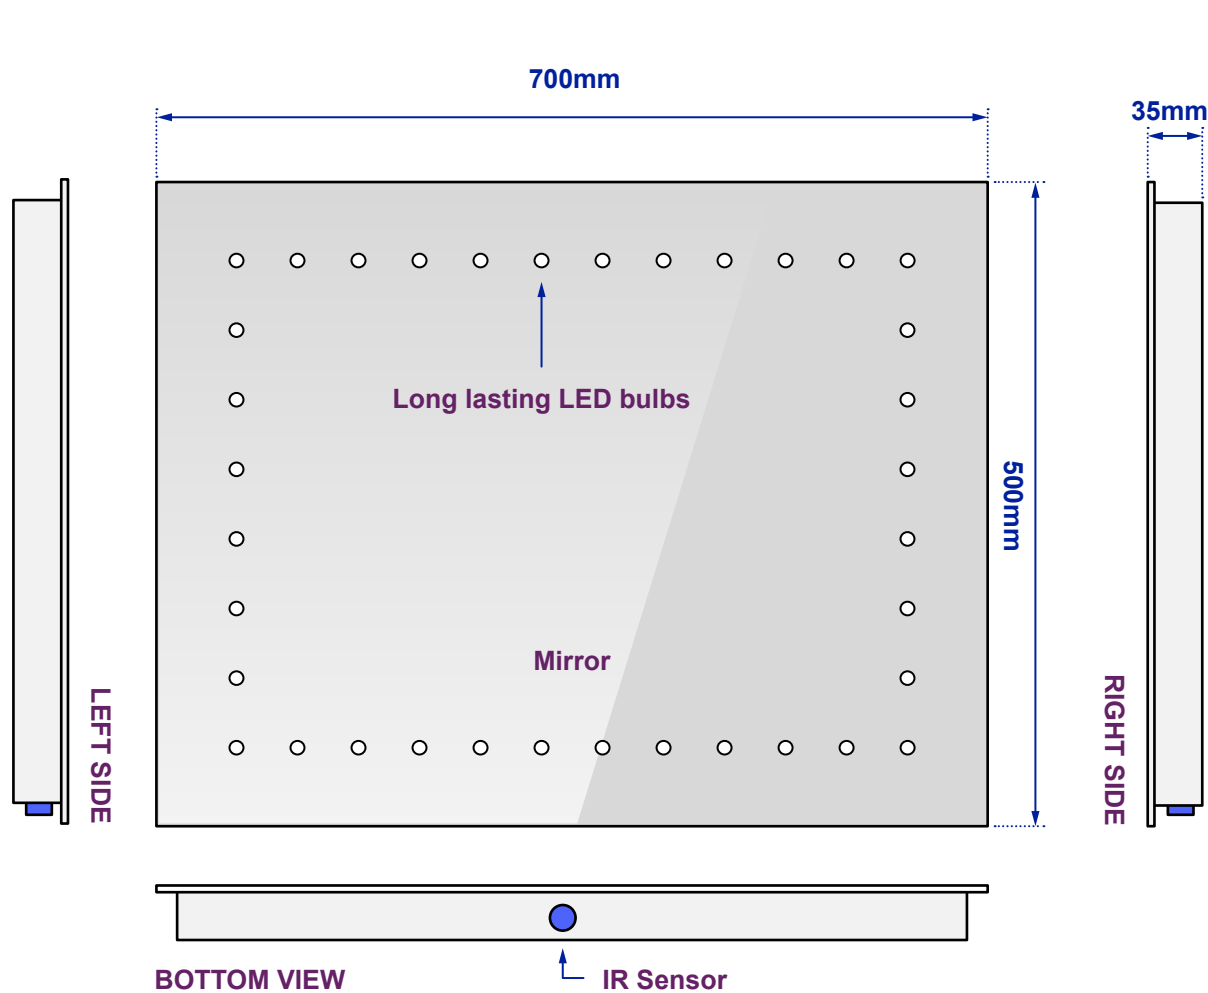

# Clara Ultra-Slim

Model No: 100877K164

Views of complete assembly

View of Back plate