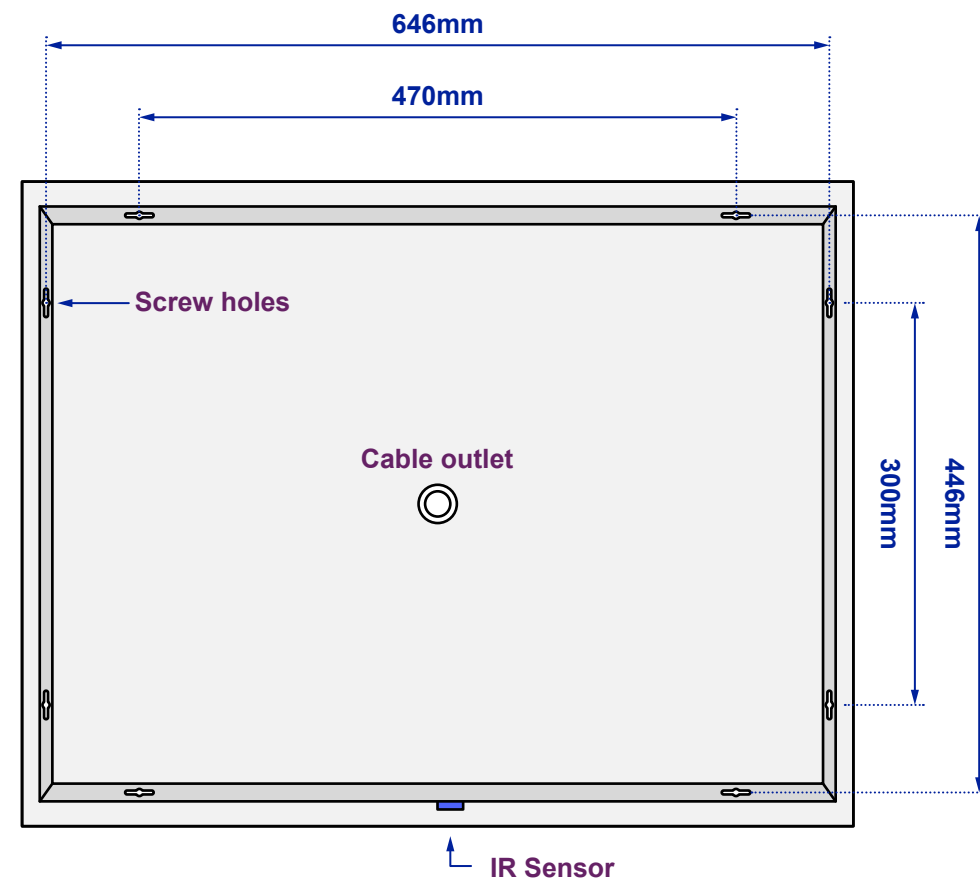

# Clara Ultra-Slim

Model No: 100877K164

Views of complete assembly

View of Back plate