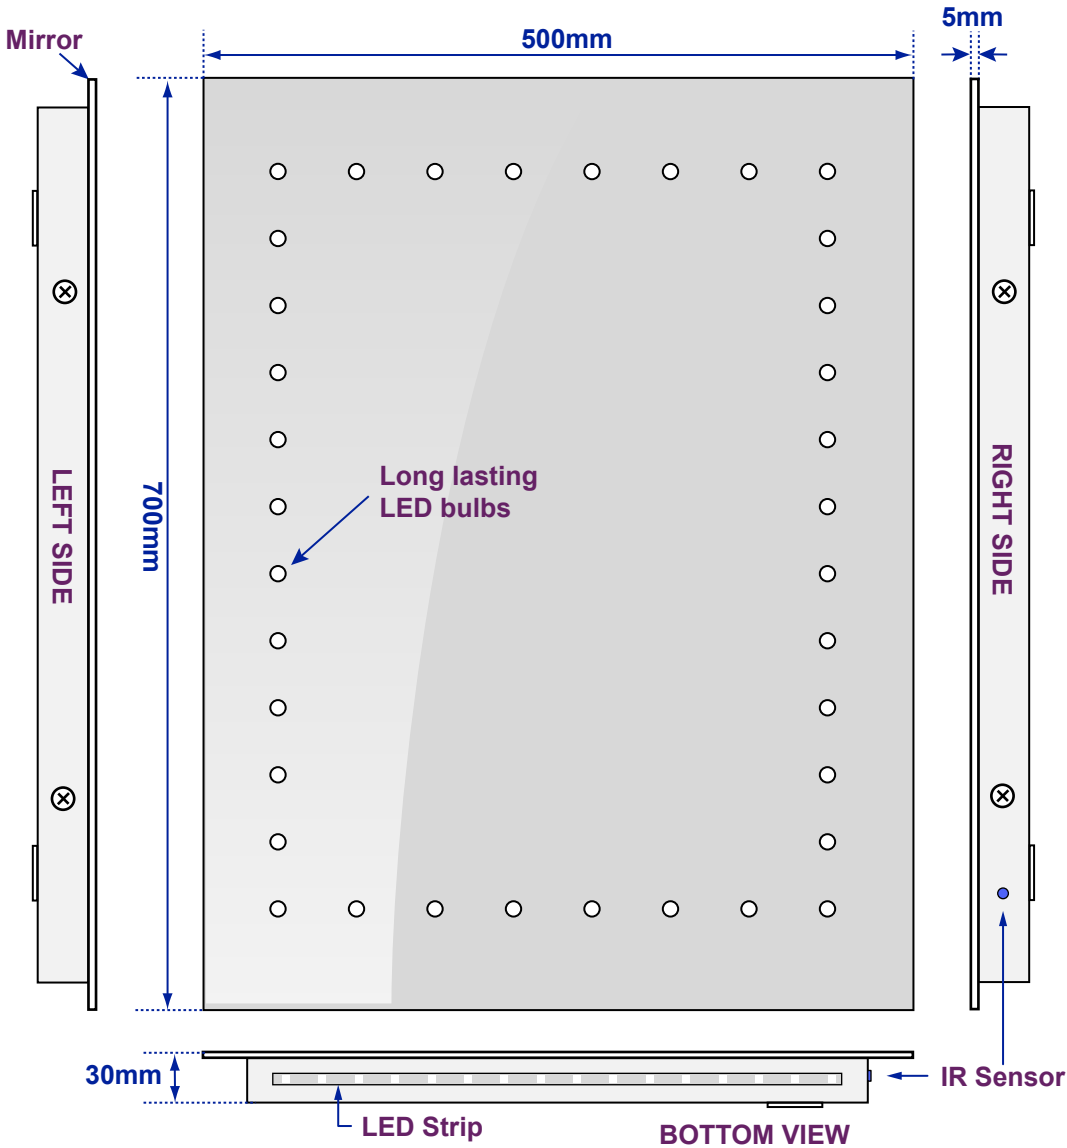

# Inca Ultra-Slim

Model No: 100877K166 (colour)

Views of complete assembly - With Mirror

Views of Back plate - Without Mirror