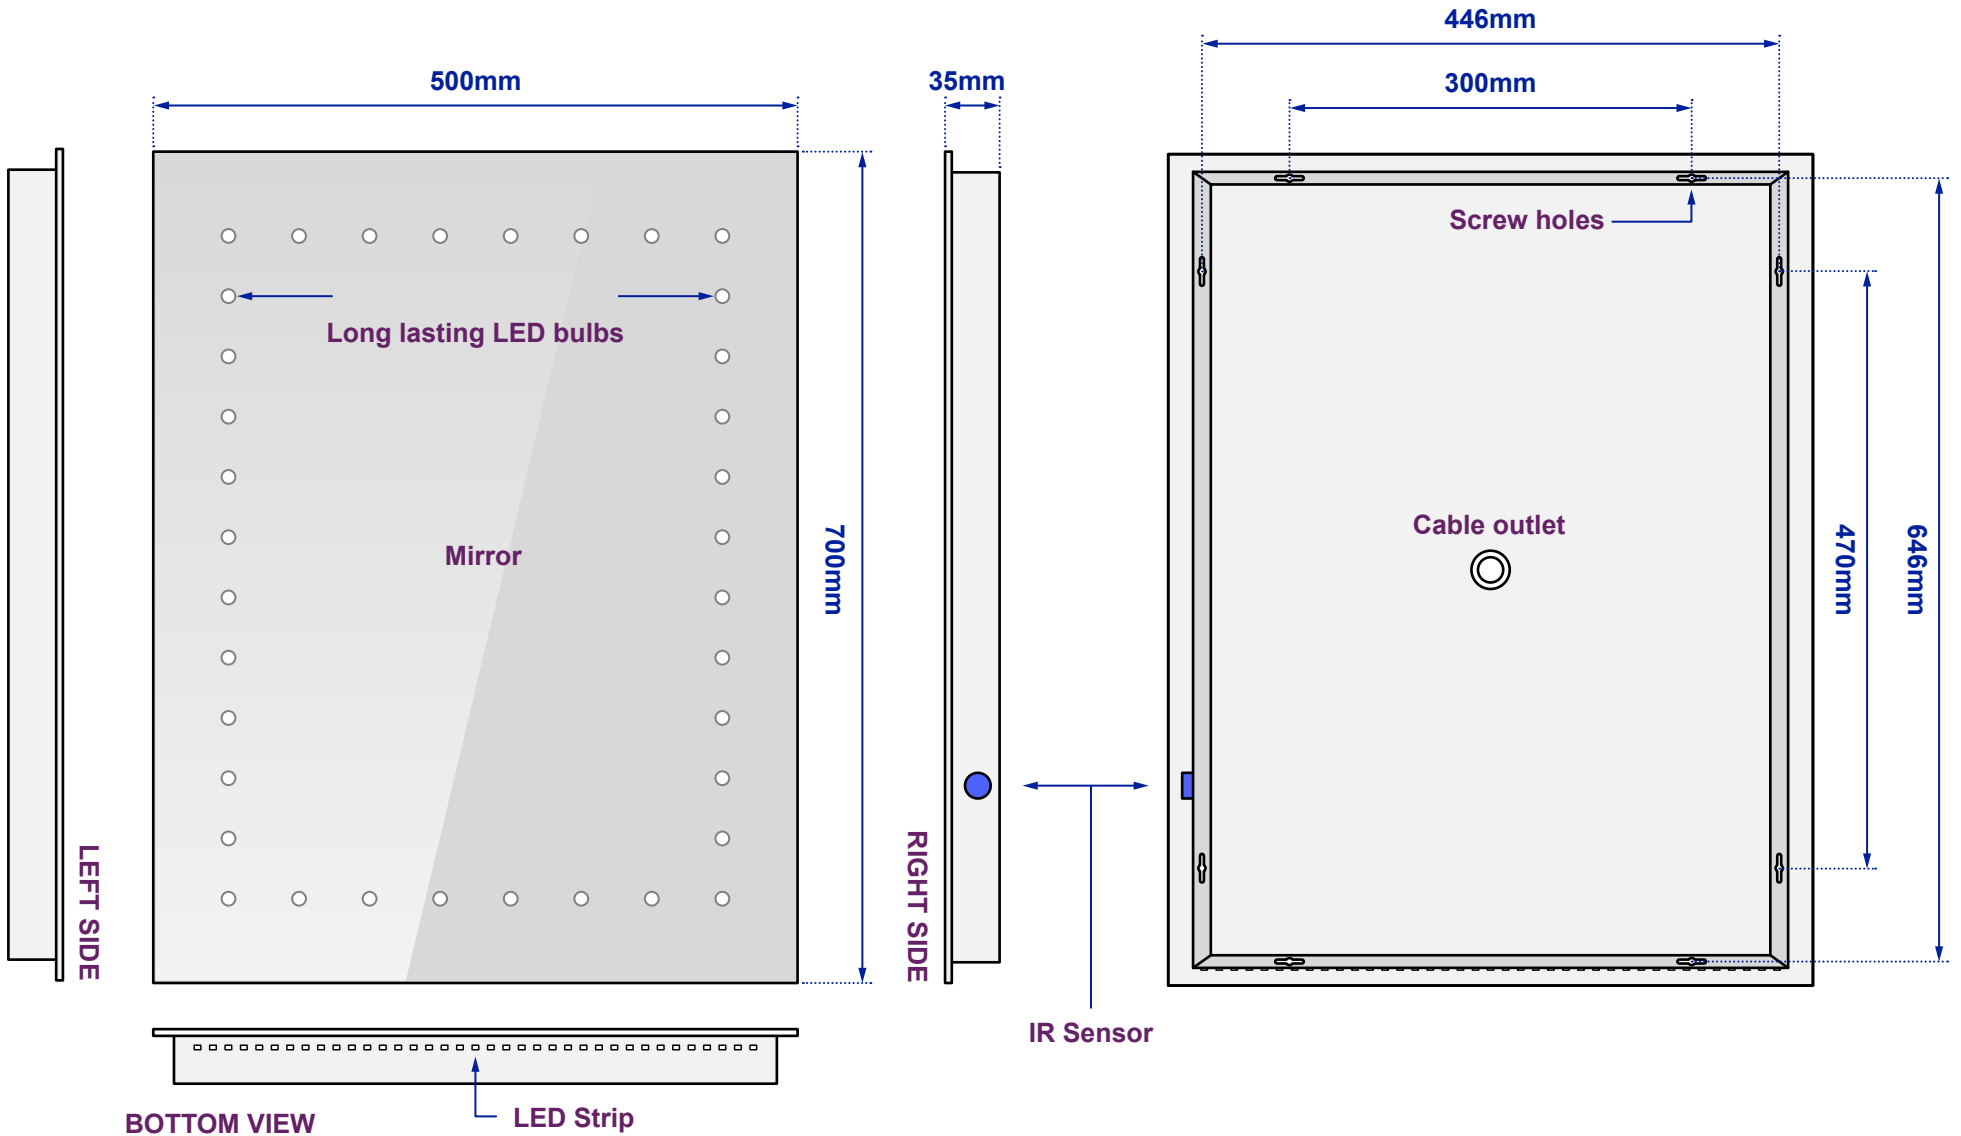

# Inca Ultra-Slim

Model No: 100877K166 (colour)

Views of complete assembly

View of Back plate