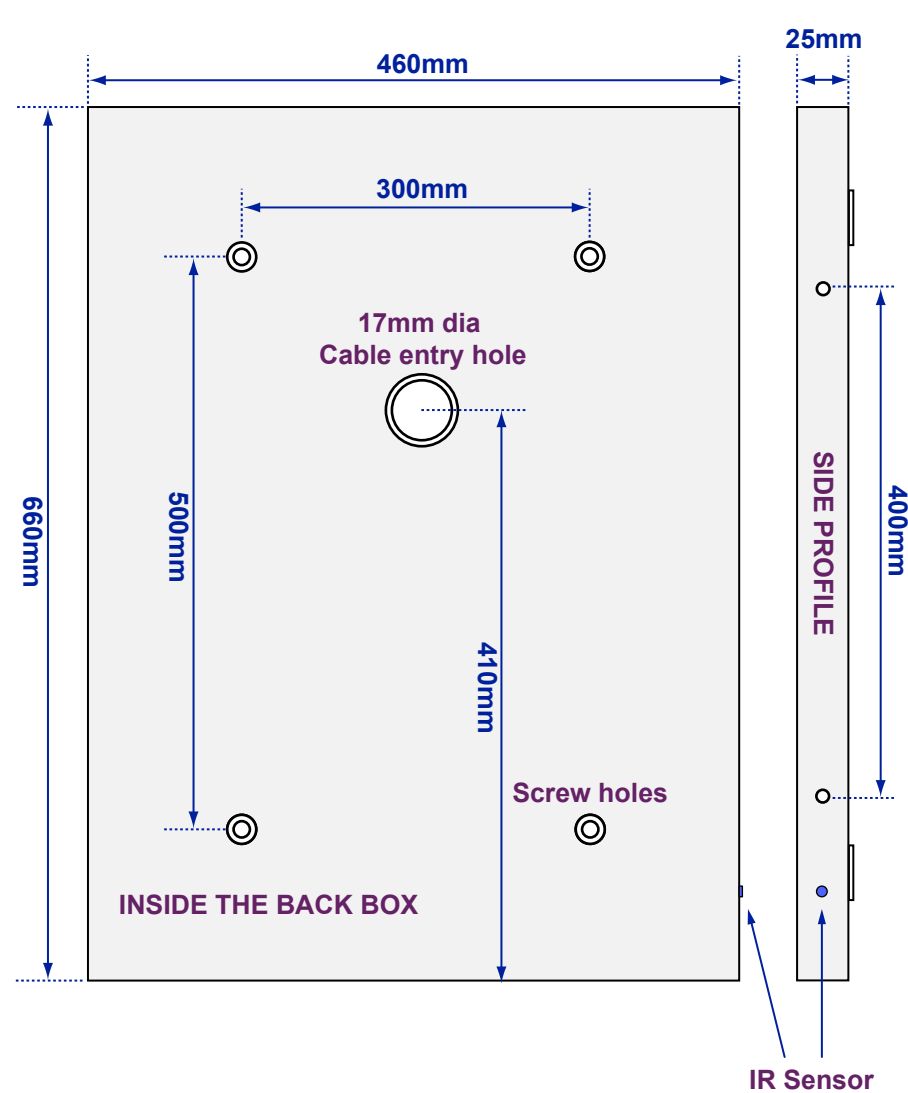

# Inca Ultra-Slim

Model No: 100877K166 (colour)

Views of complete assembly - With Mirror

Views of Back plate - Without Mirror