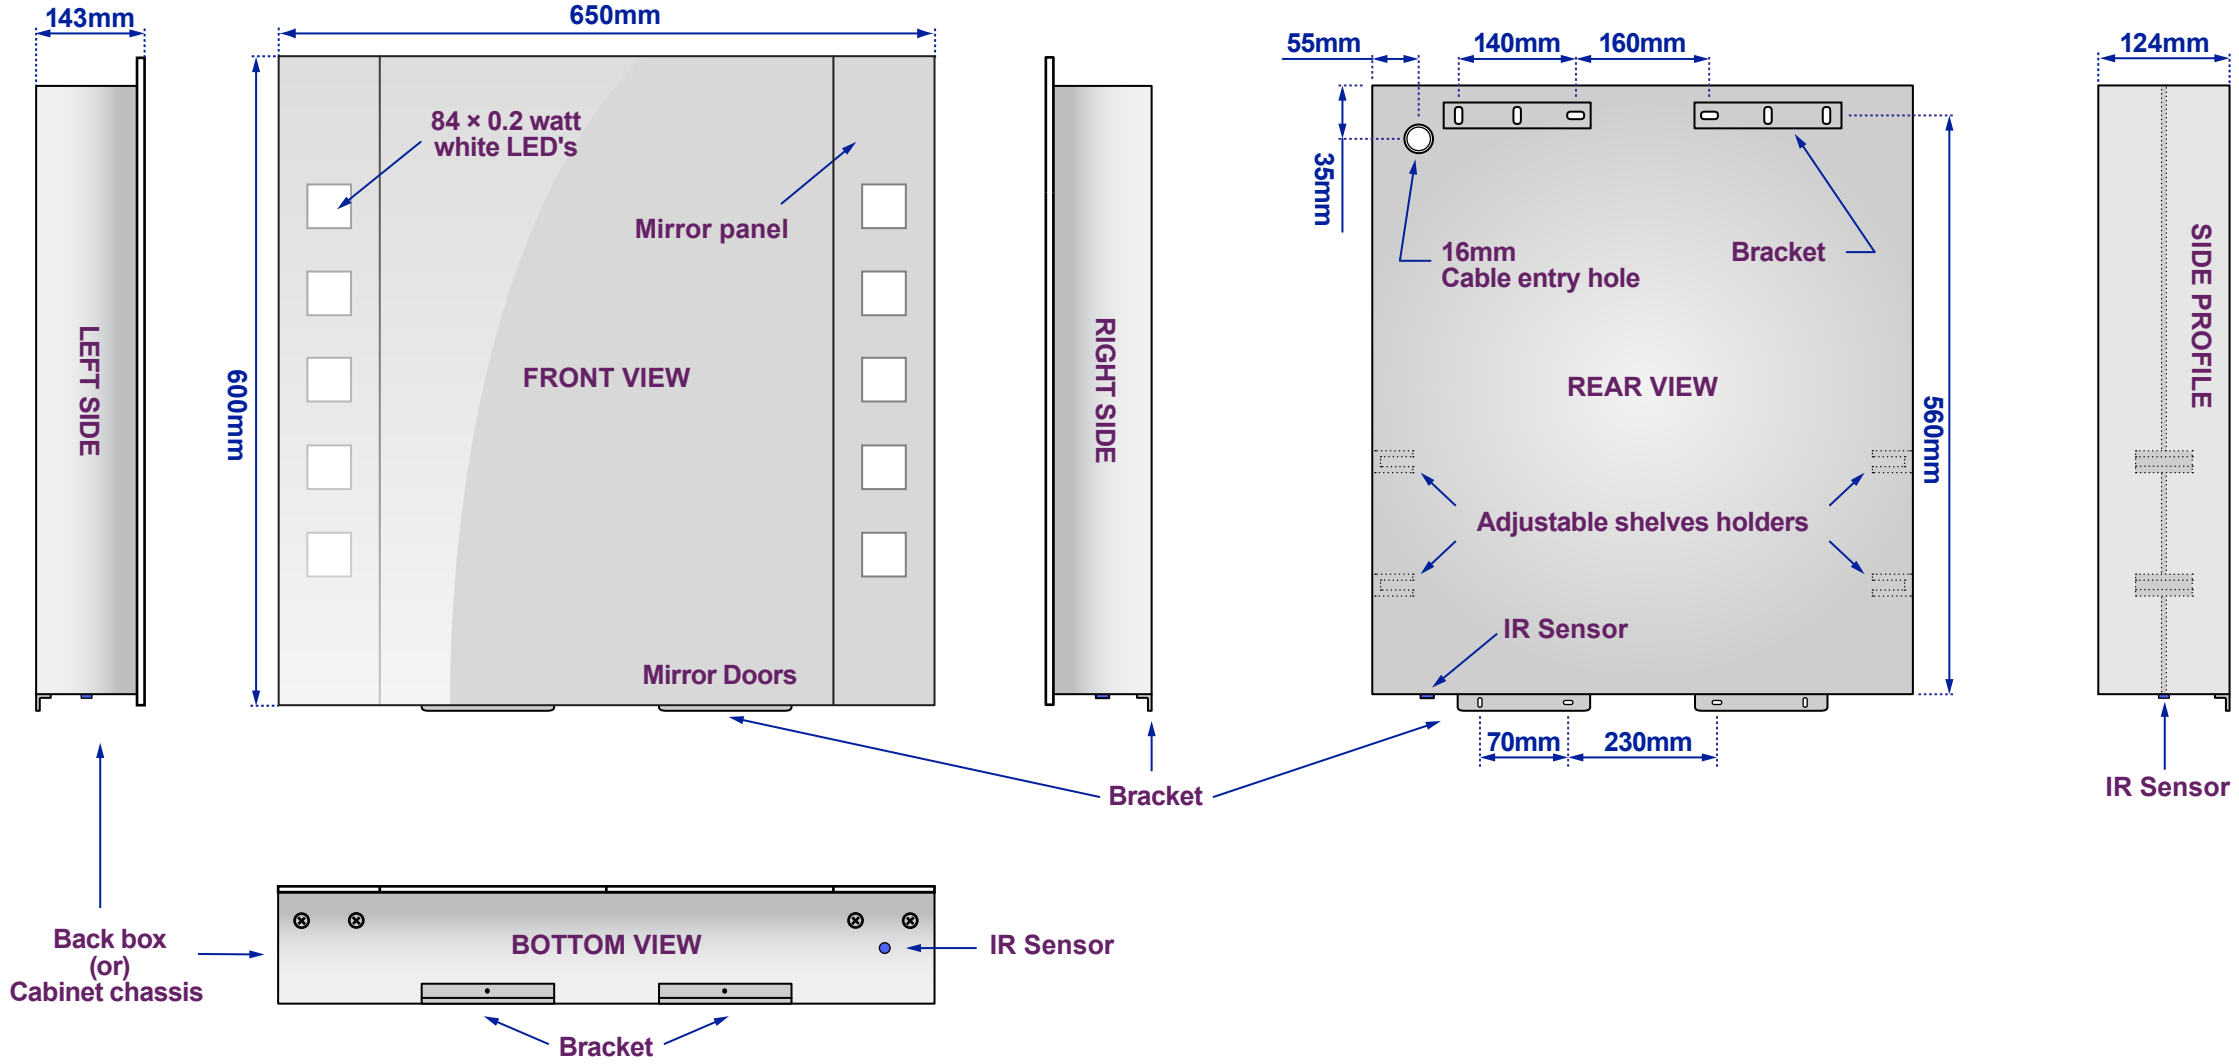

Noble Sensor Cabinet

Model No: 100877k16led

Views of complete assembly - With Mirror Door(s)/Panel(s)

Rear & Side Views of Back Box - Without Mirror Door(s)/Panel(s)