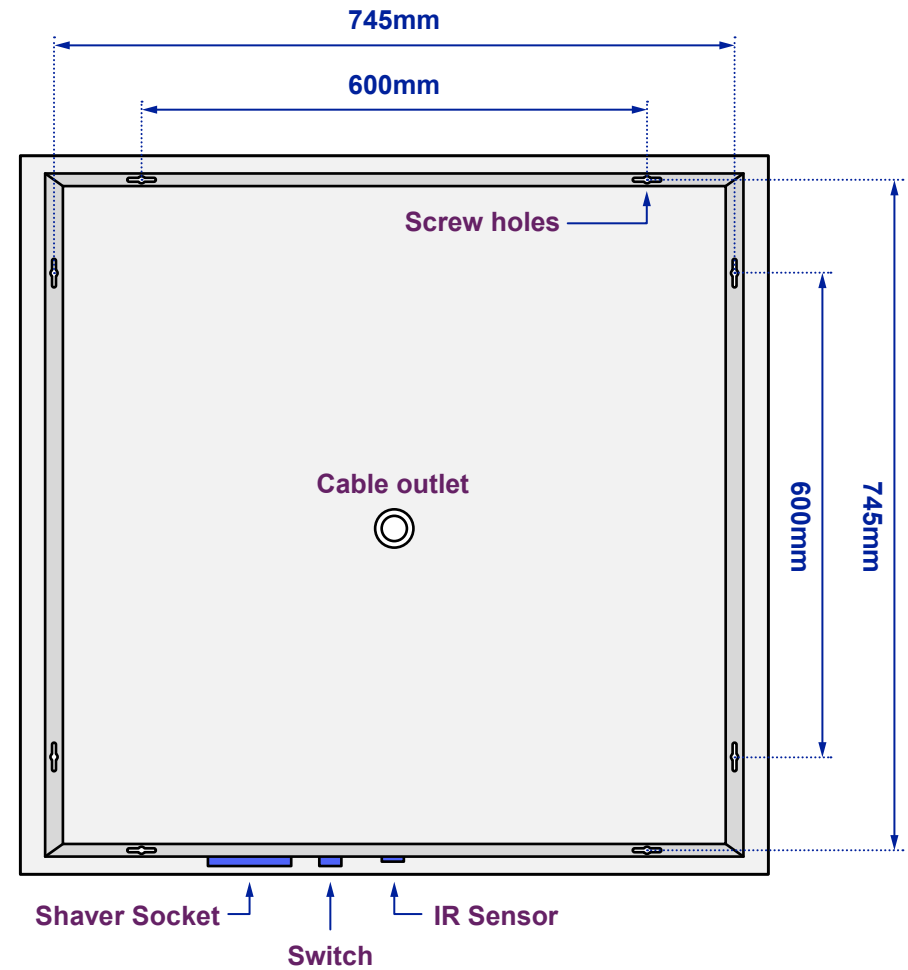

Saachi Shaver LED Mirror

Model No: 100877K176

Views of complete assembly

View of Back plate