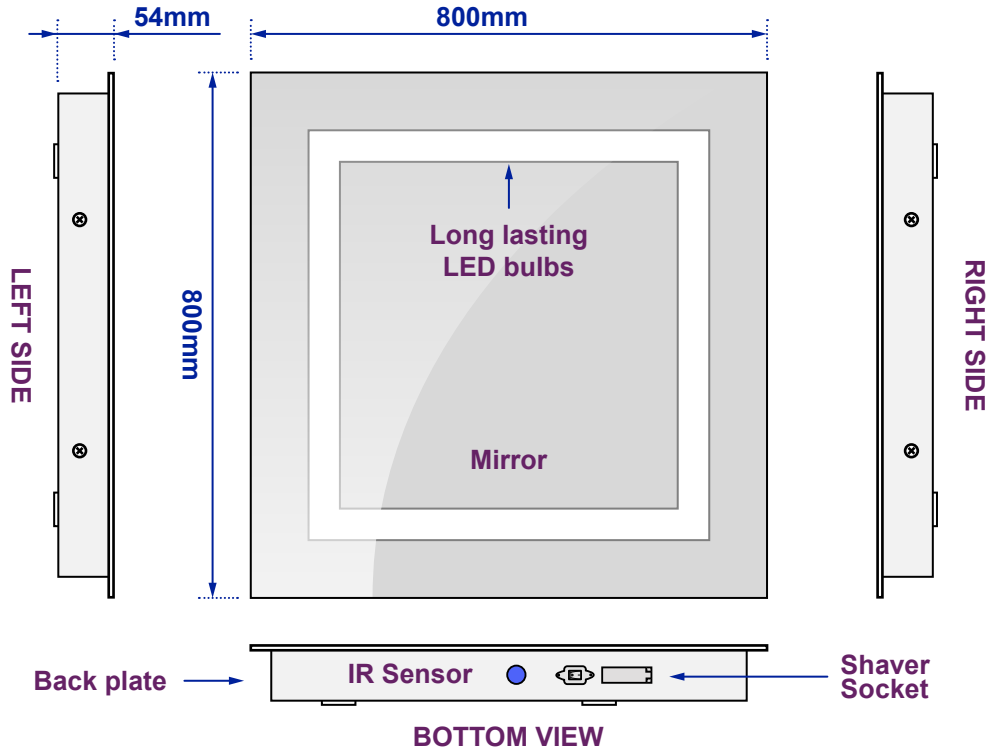

Saachi Shaver LED Mirror

Model No: 100877K176

Views of complete assembly - With Mirror

Views of Back plate - Without Mirror