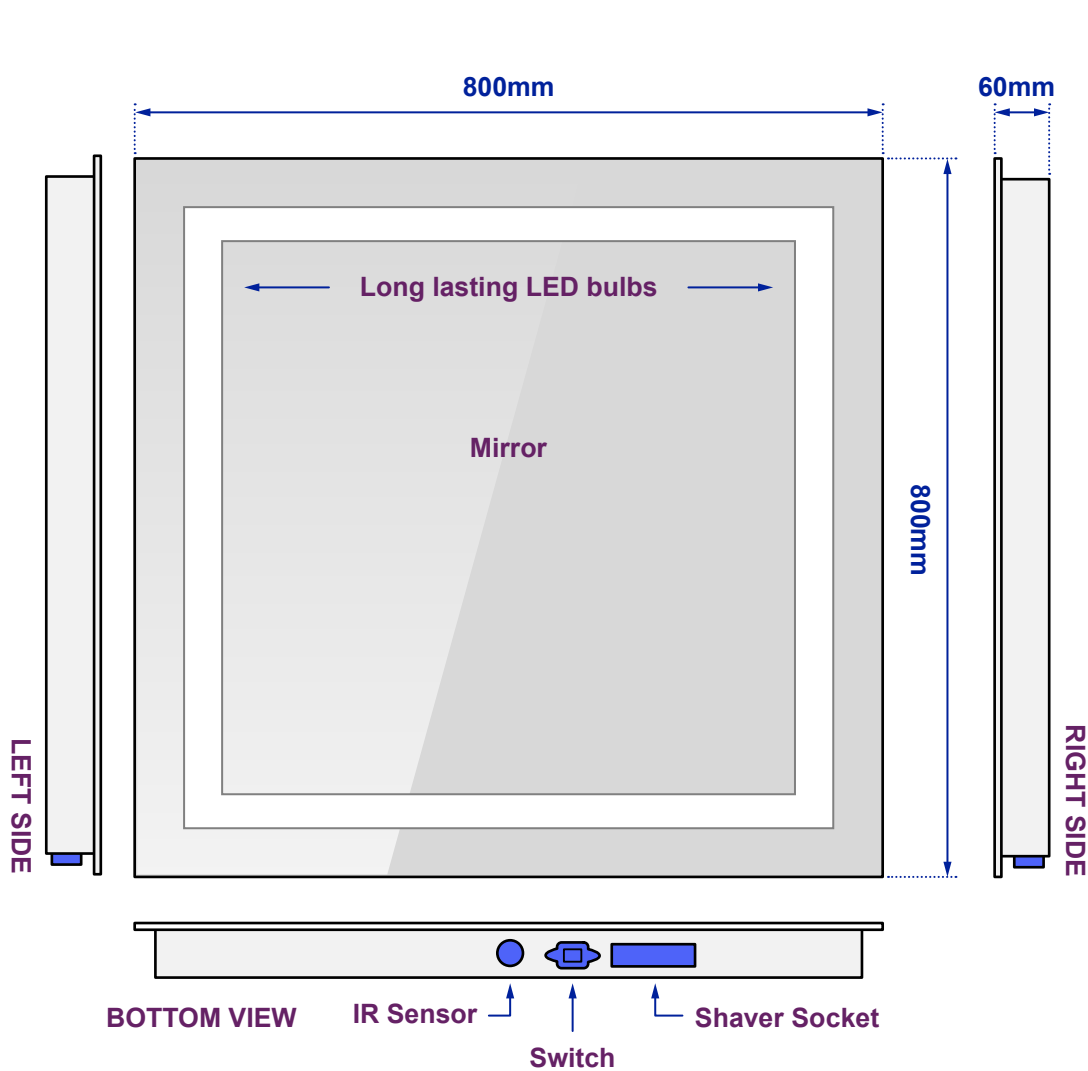

Saachi Shaver LED Mirror

Model No: 100877K176

Views of complete assembly

View of Back plate