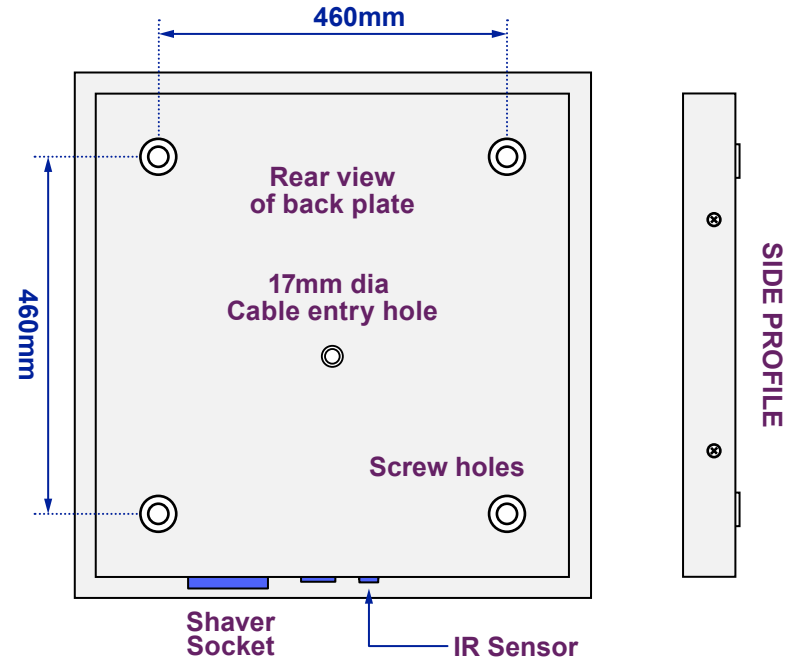

Saachi Shaver LED Mirror

Model No: 100877K176

Views of complete assembly - With Mirror

Views of Back plate - Without Mirror