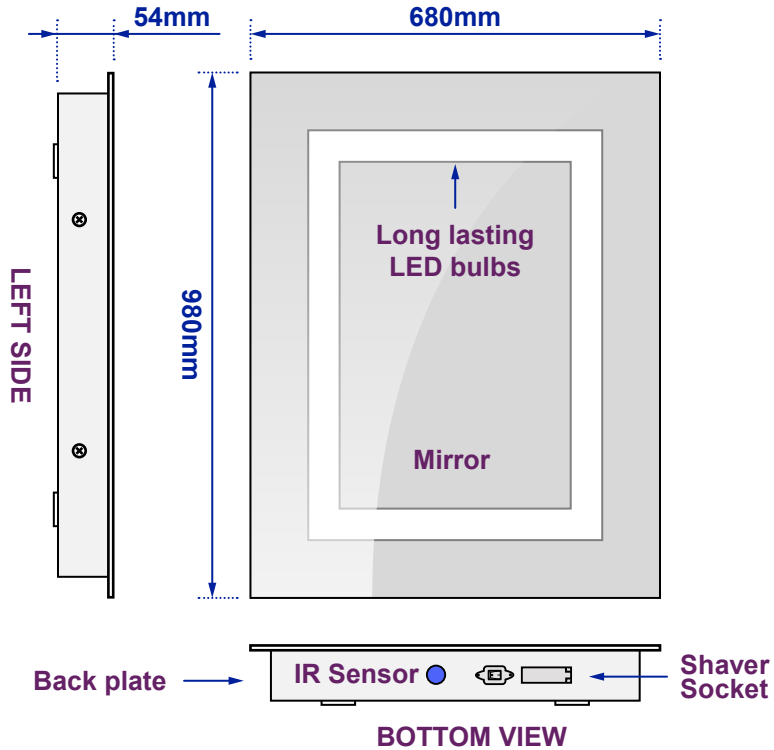

# Sahara Shaver LED Mirror

Model No: 100877K177

Views of complete assembly - With Mirror

Views of Back plate - Without Mirror