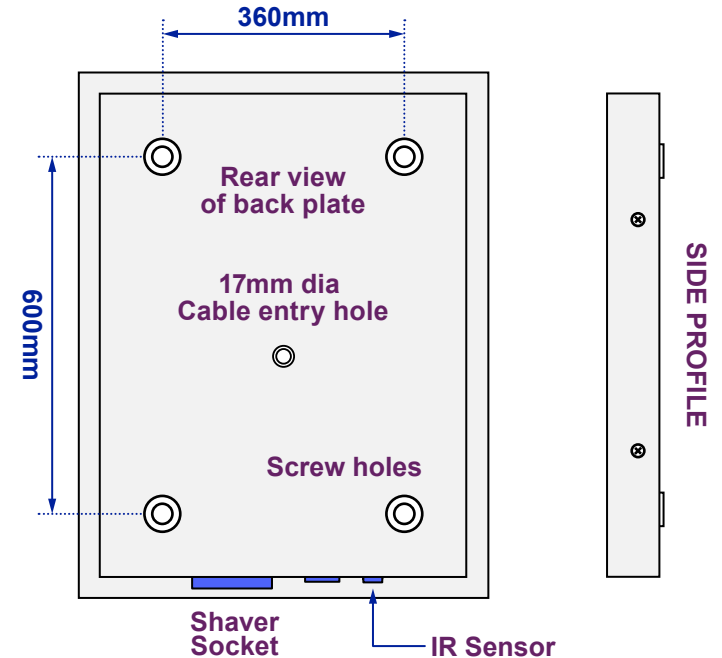

# Sahara Shaver LED Mirror

Model No: 100877K177

Views of complete assembly - With Mirror

Views of Back plate - Without Mirror