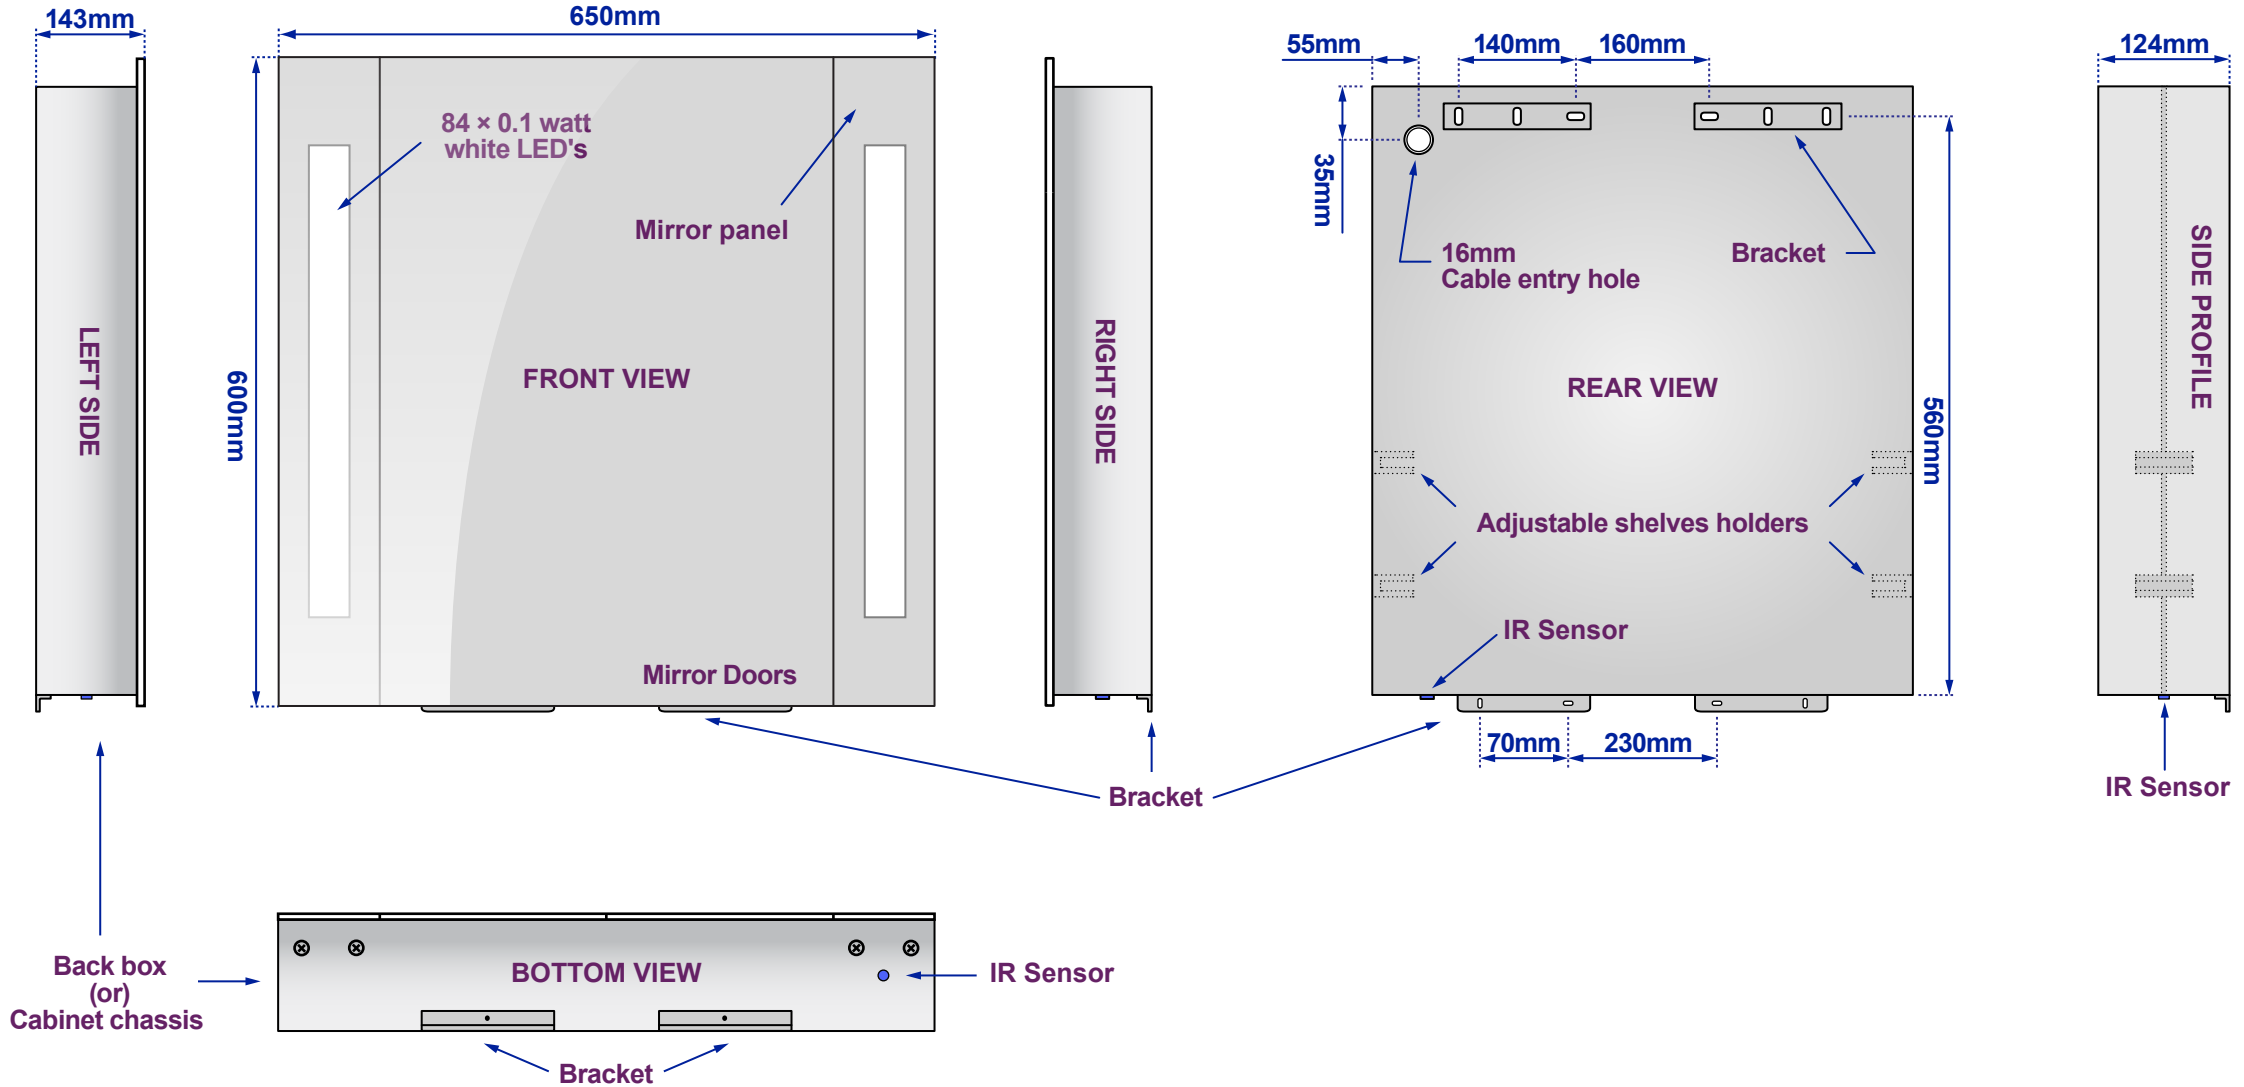

# Gracious Sensor Cabinet

Model No: 100877k17

Views of complete assembly - With Mirror Door(s)/Panel(s)

Rear & Side Views of Back Box - Without Mirror Door(s)/Panel(s)