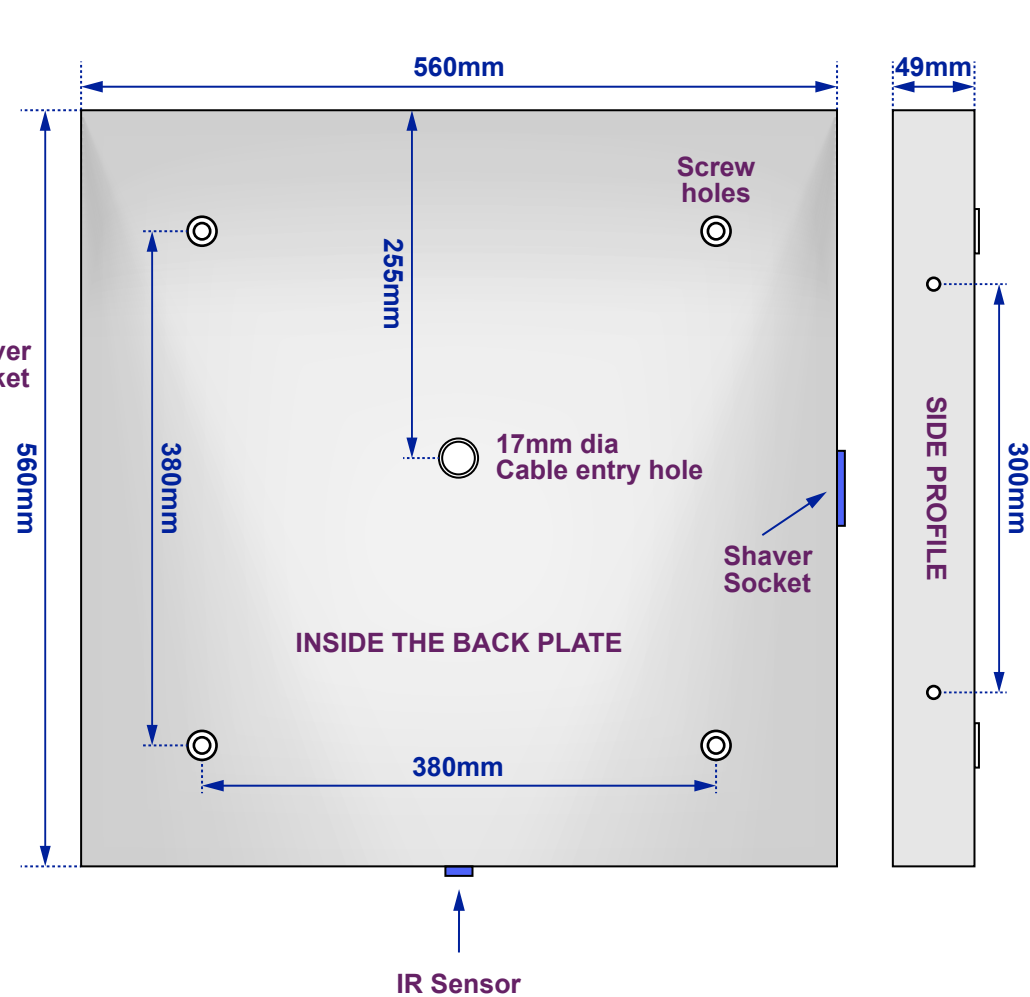

Box Clock Shaver

Model No: 100877K183

Views of complete assembly - With Mirror

Views of Back plate - Without Mirror