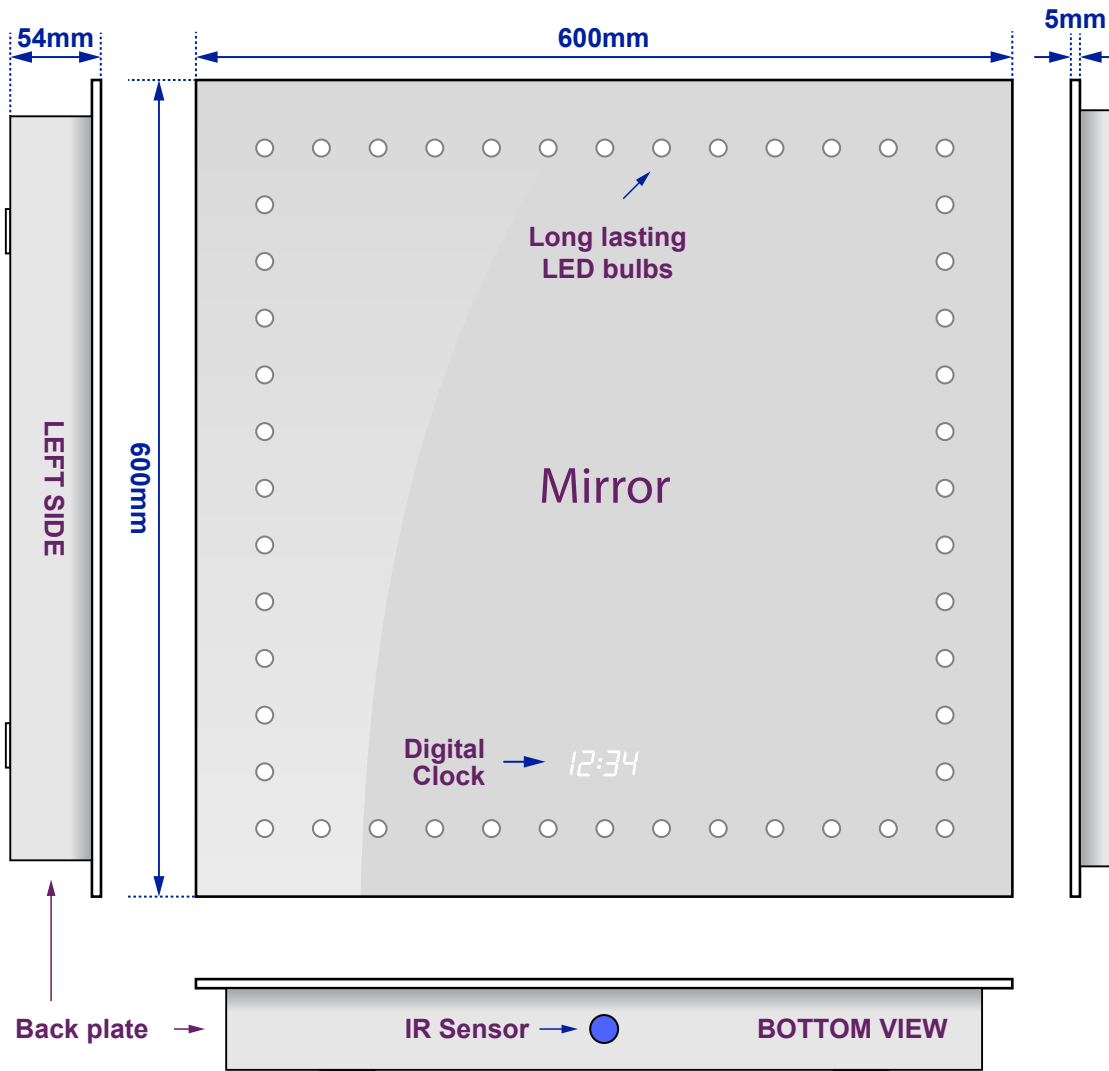

Box Clock Shaver

Model No: 100877K183

Views of complete assembly - With Mirror

Views of Back plate - Without Mirror