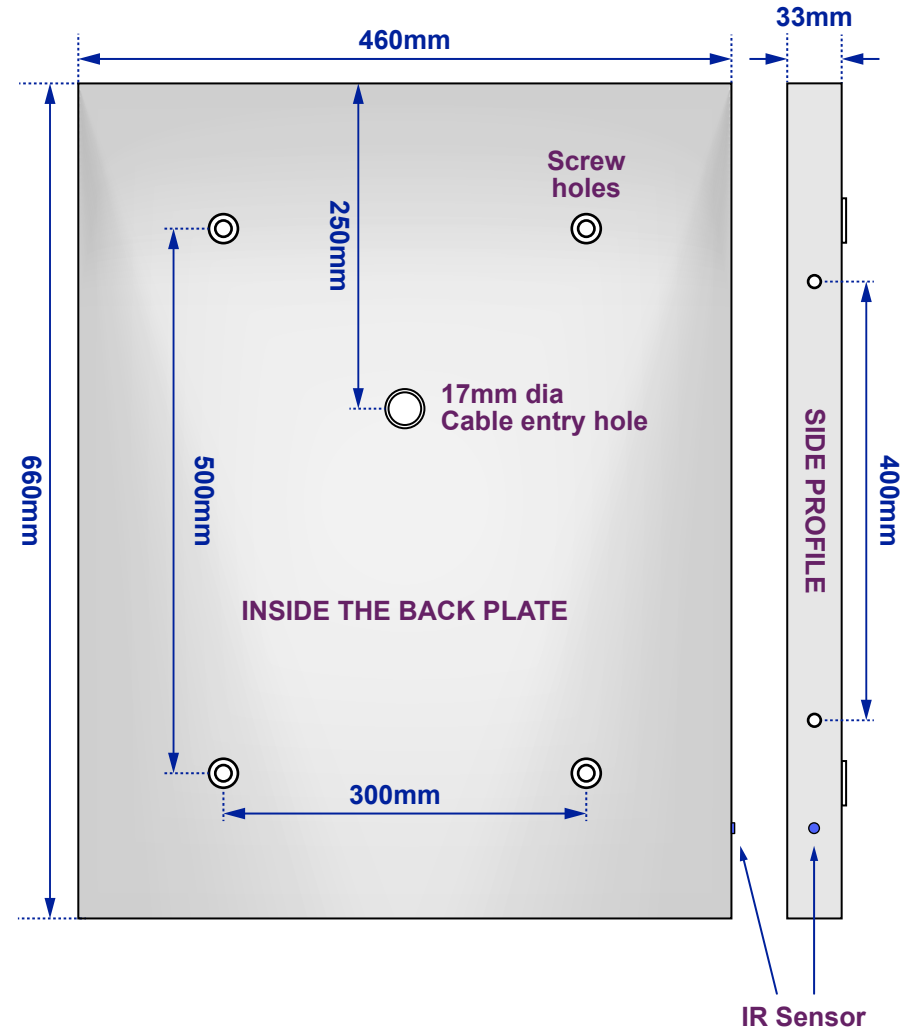

Gaze Clock Slim

Model No: 100877K184 (colour)

Views of complete assembly - With Mirror

Views of Back plate - Without Mirror