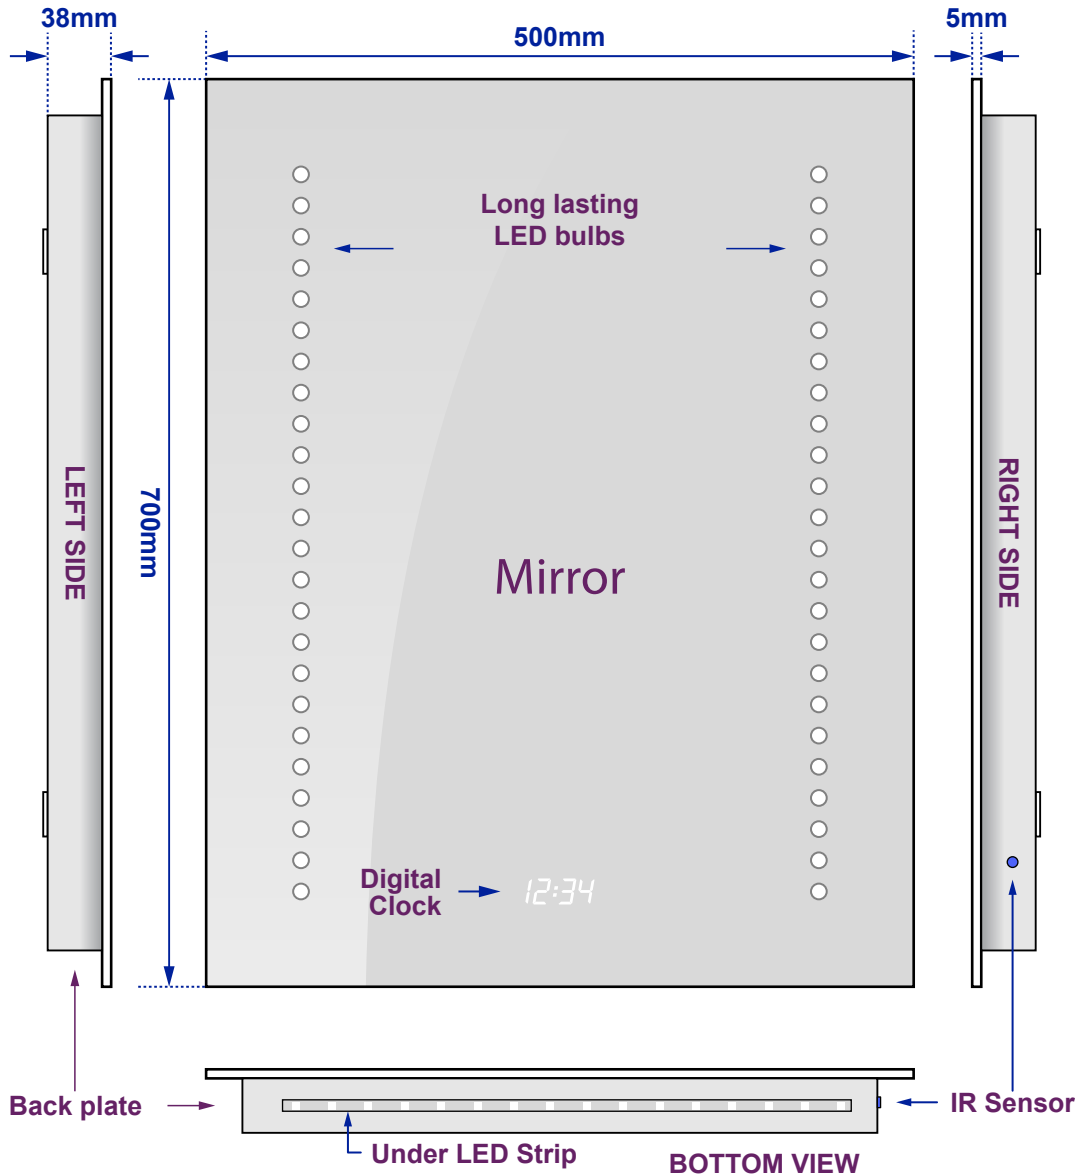

Gaze Clock Slim

Model No: 100877K184 (colour)

Views of complete assembly - With Mirror

Views of Back plate - Without Mirror