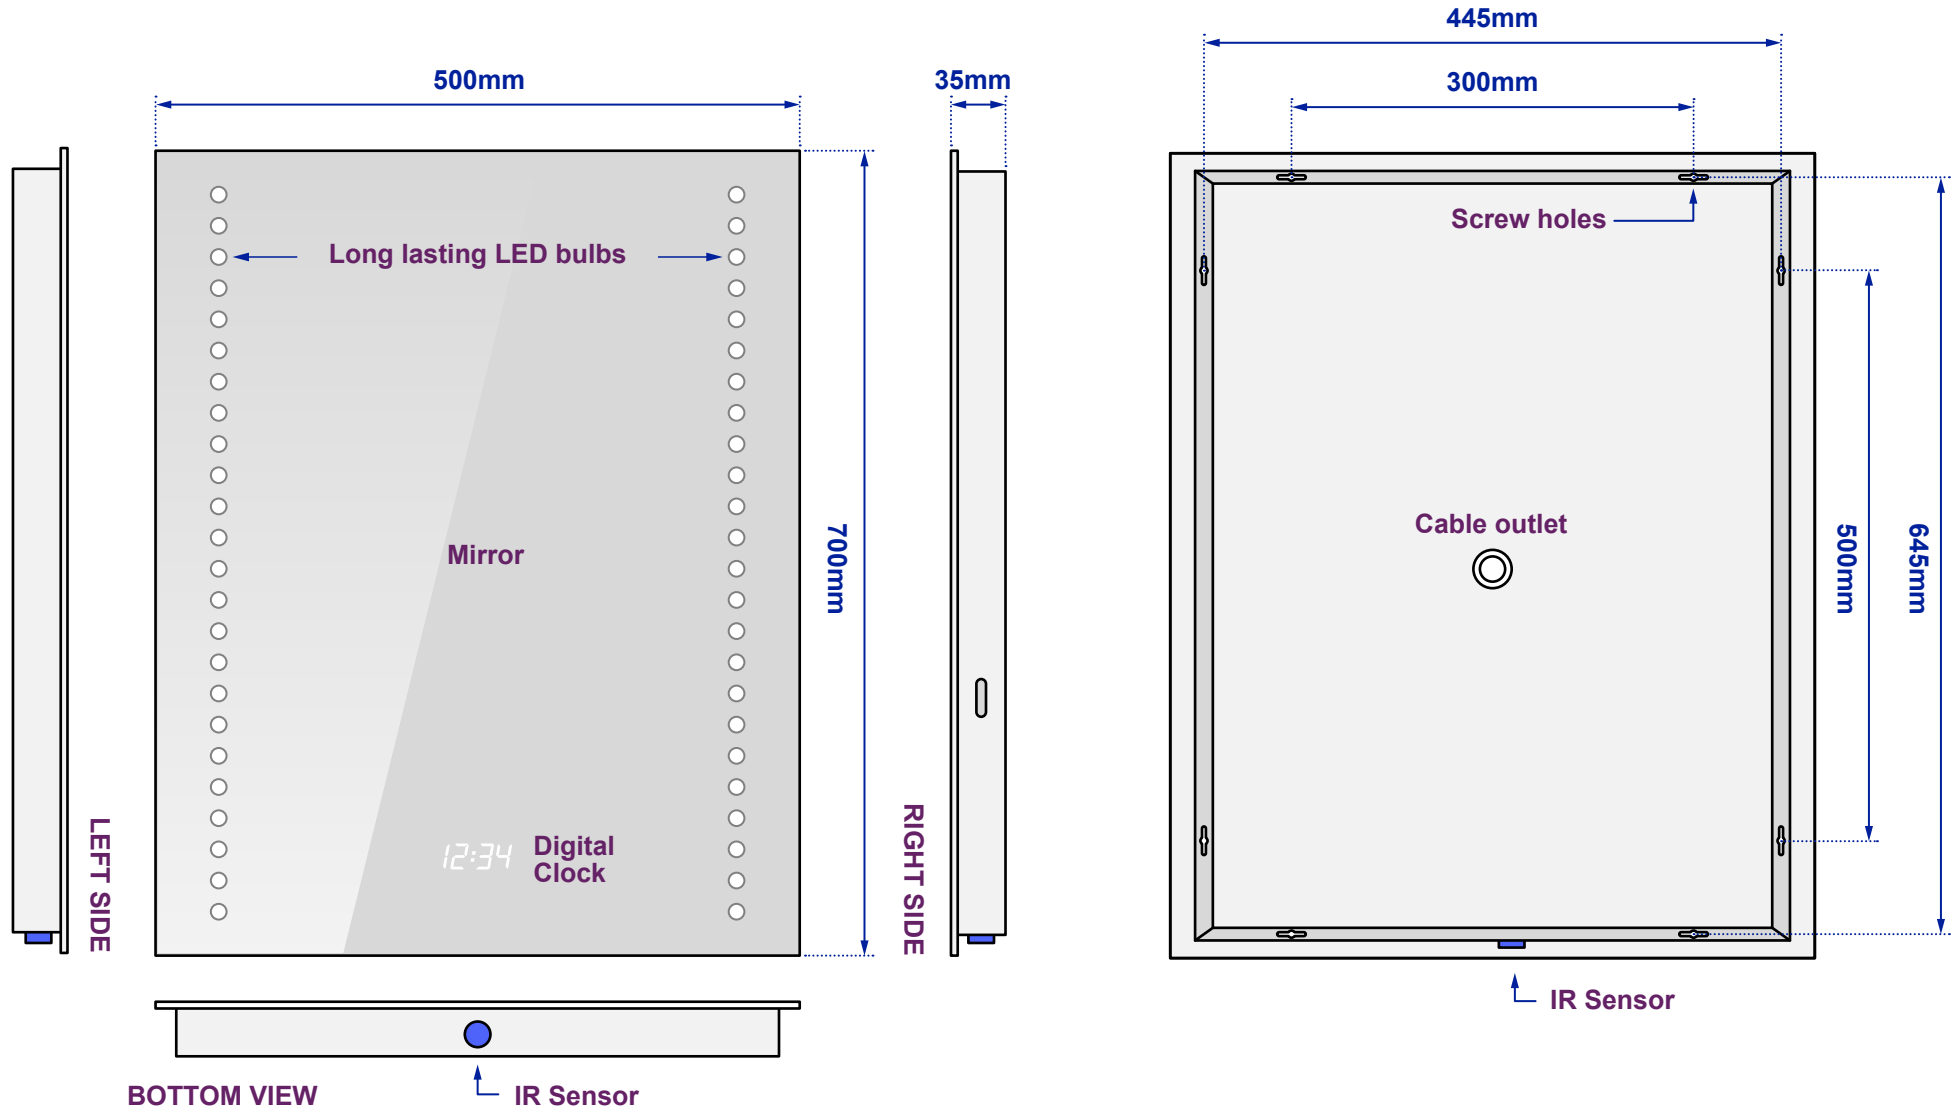

Gaze Clock Slim

Model No: 100877K184

Views of complete assembly

View of Back plate