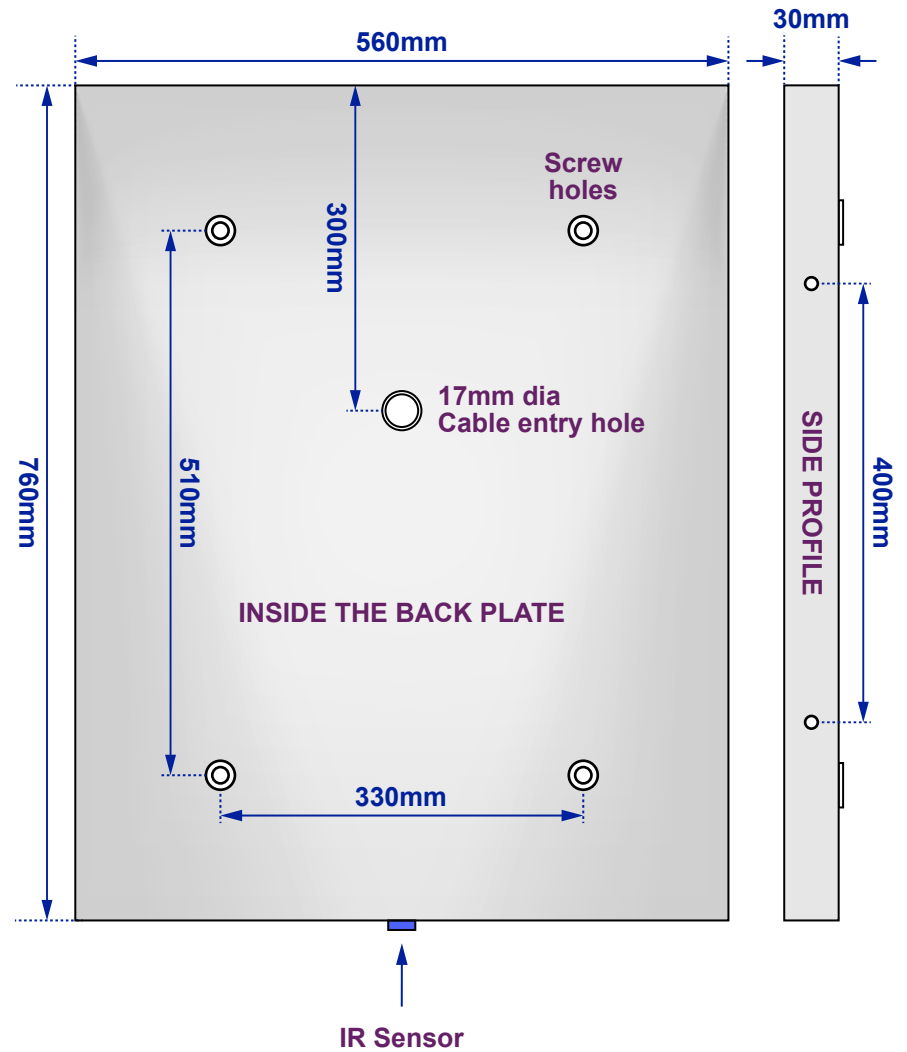

# Doubleline Clock Slim

Model No: 100877K186

Views of complete assembly - With Mirror

Views of Back plate - Without Mirror