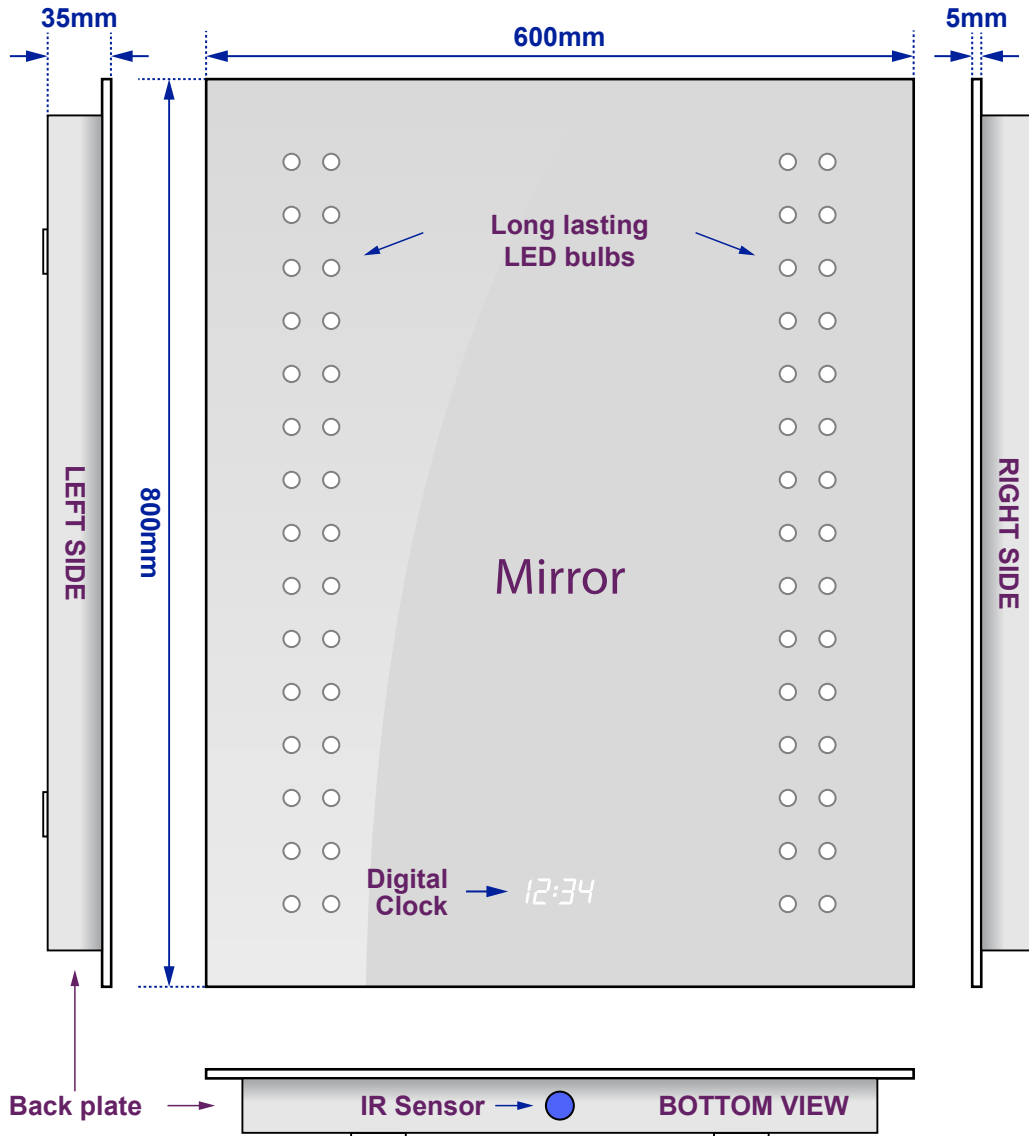

# Doubleline Clock Slim

Model No: 100877K186

Views of complete assembly - With Mirror

Views of Back plate - Without Mirror