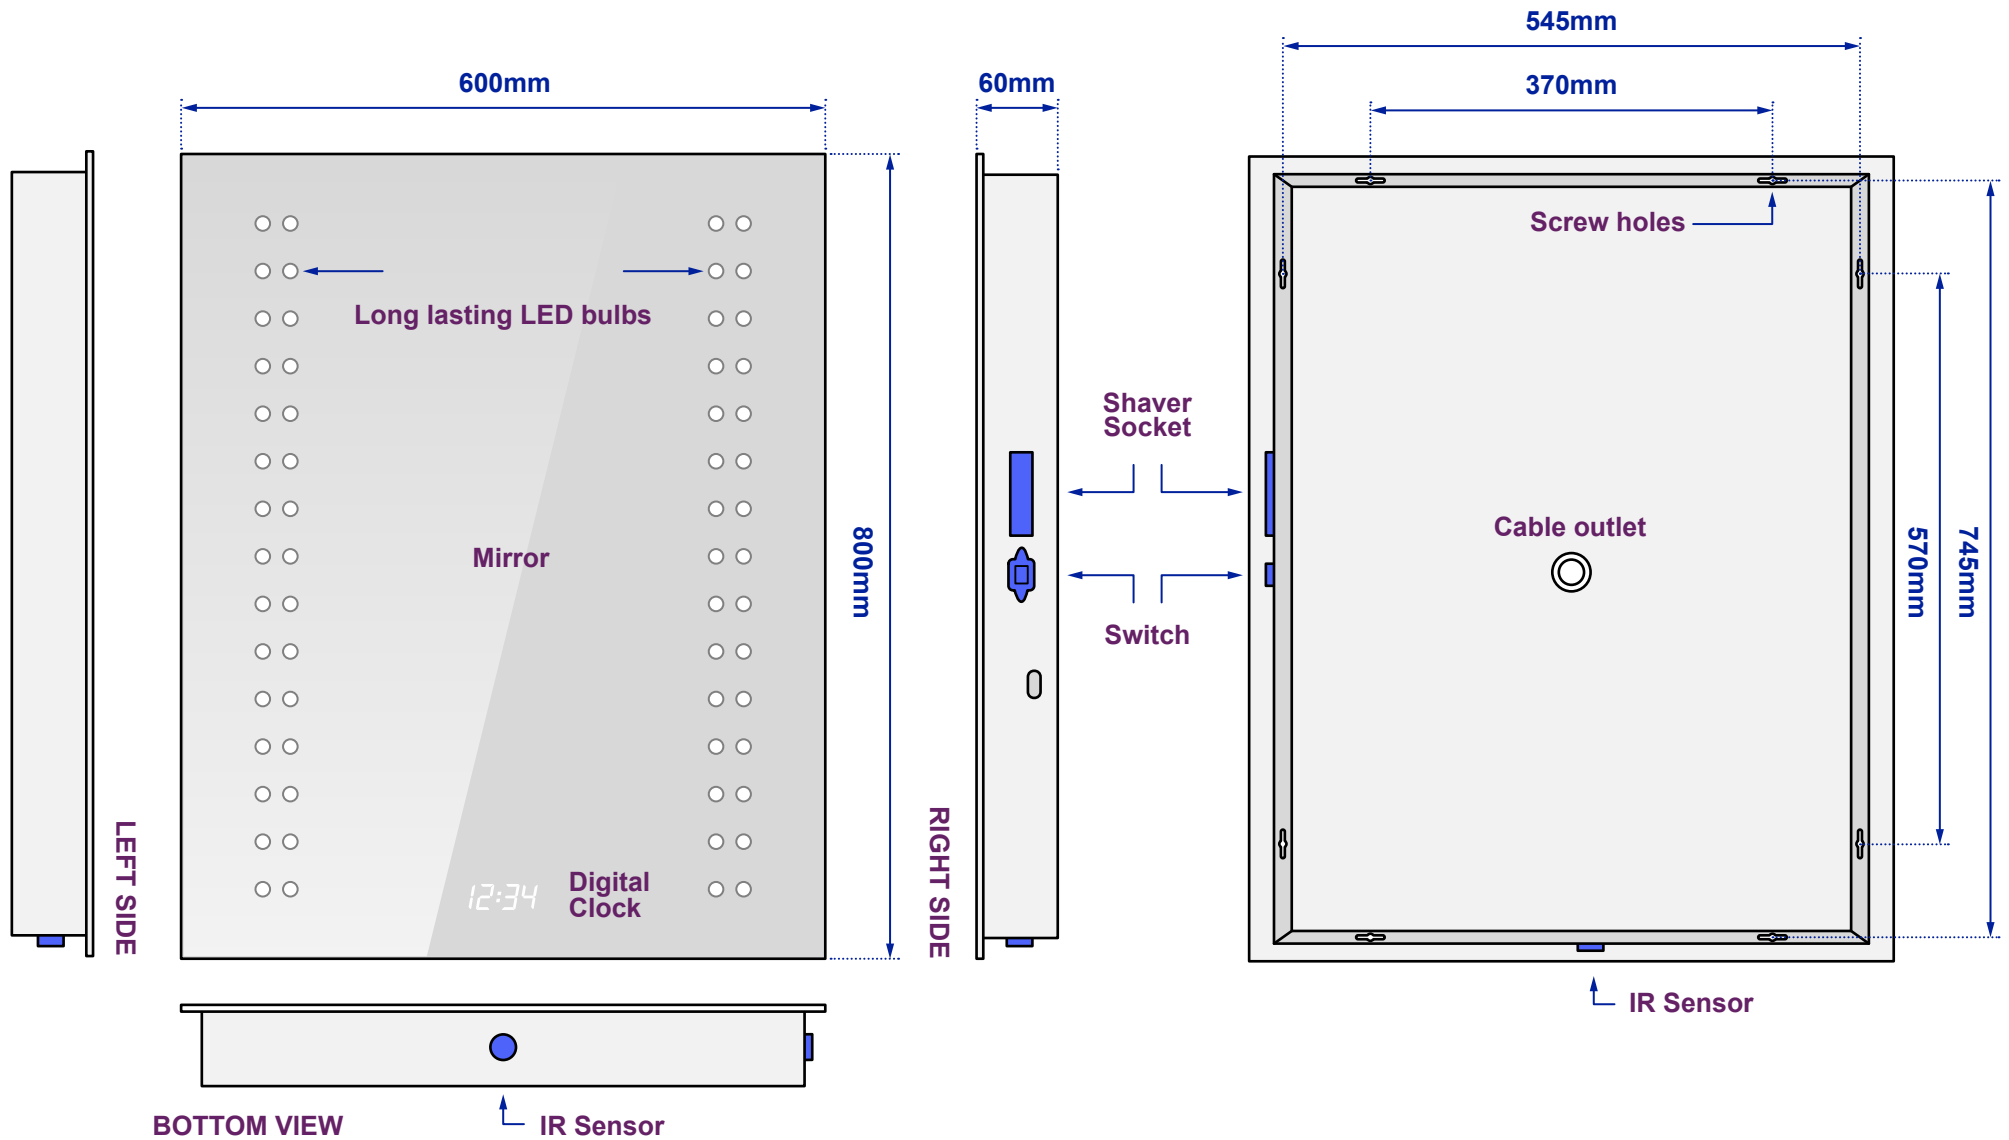

Doubleline Clock Shaver

Model No: 100877K187

Views of complete assembly

View of Back plate