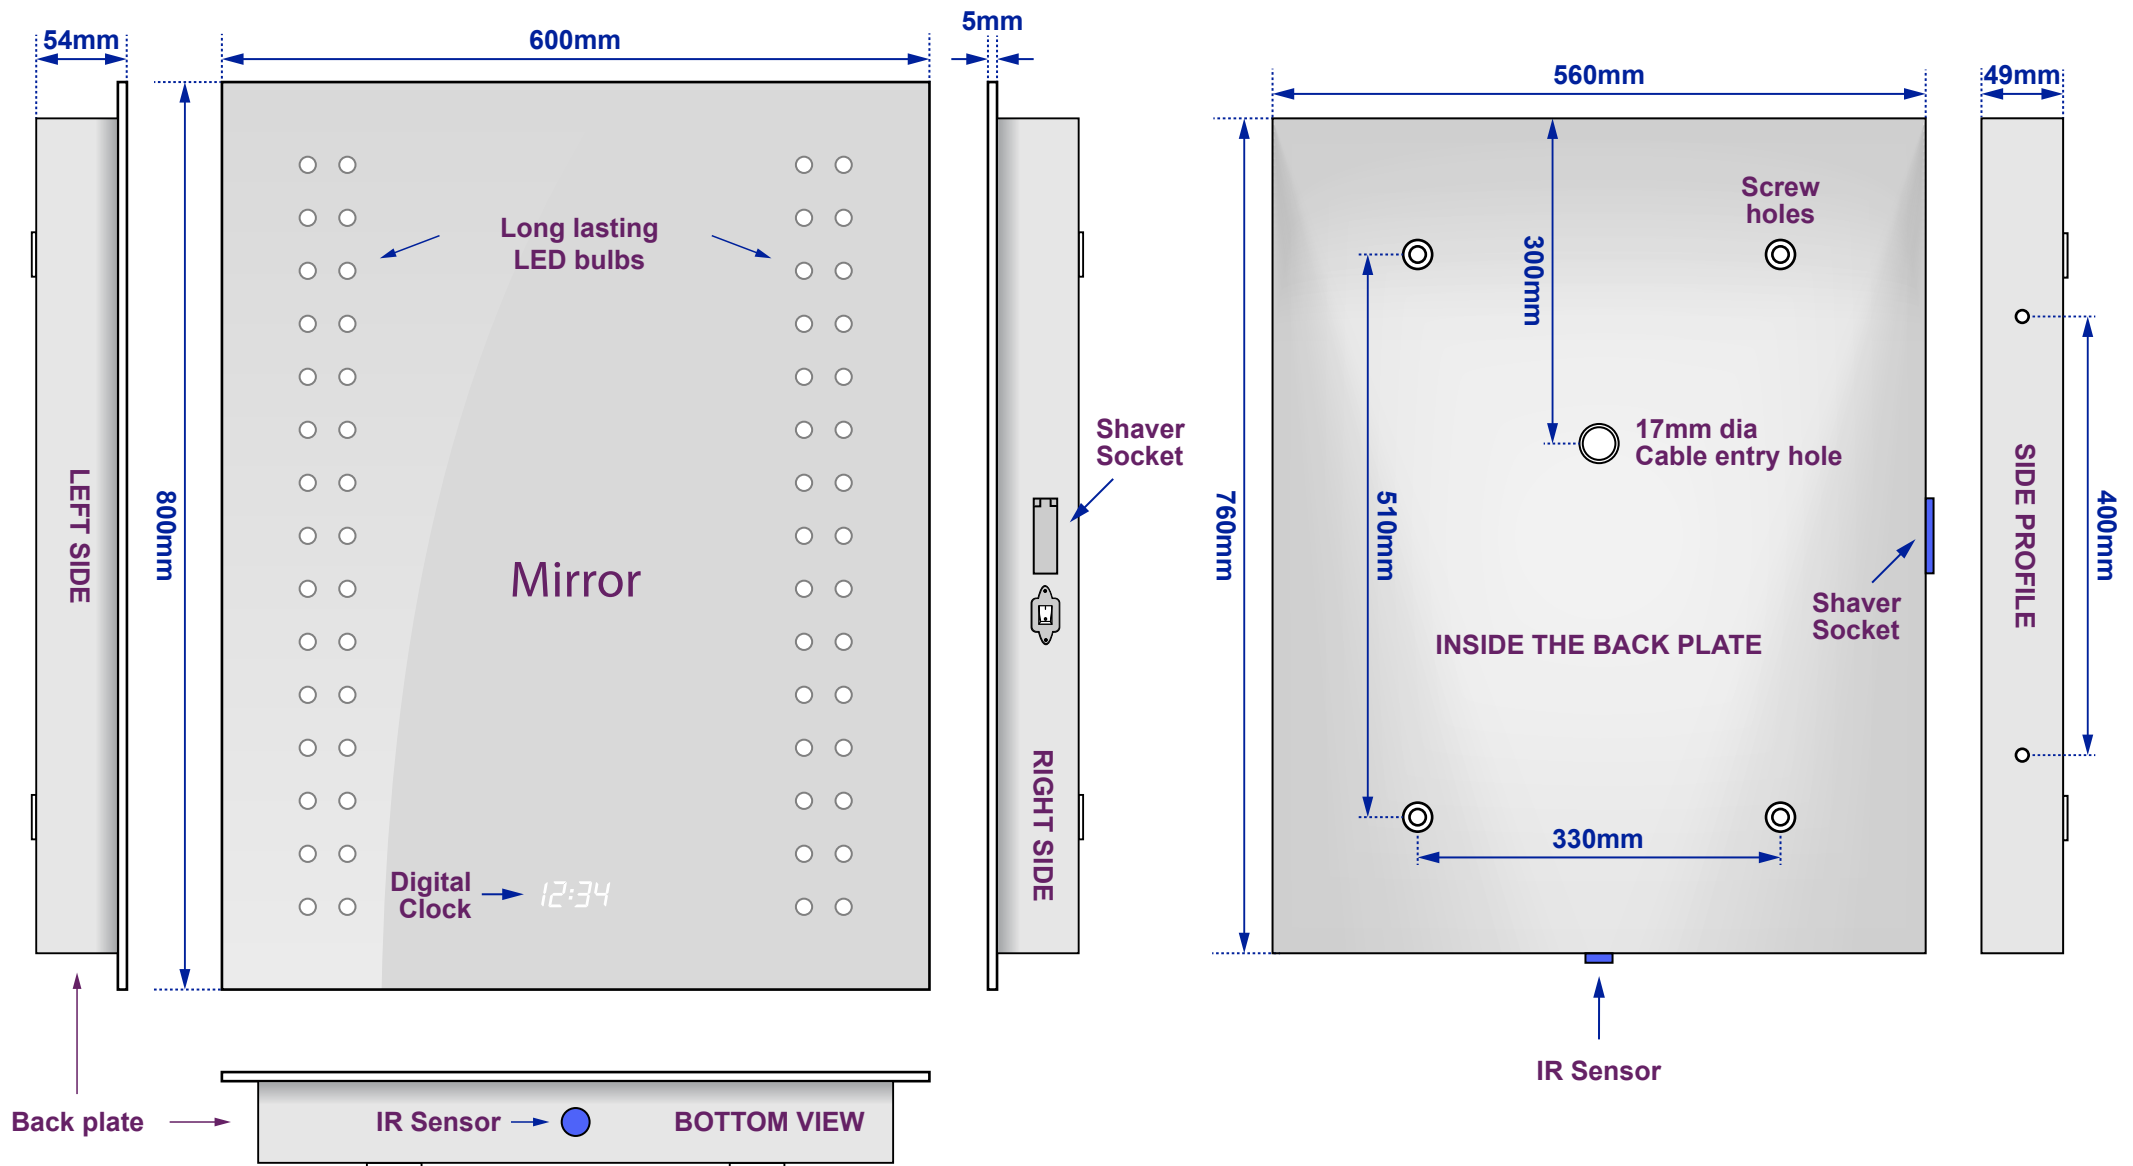

# Doubleline Clock Shaver

Model No: 100877K187

Views of complete assembly - With Mirror

Views of Back plate - Without Mirror