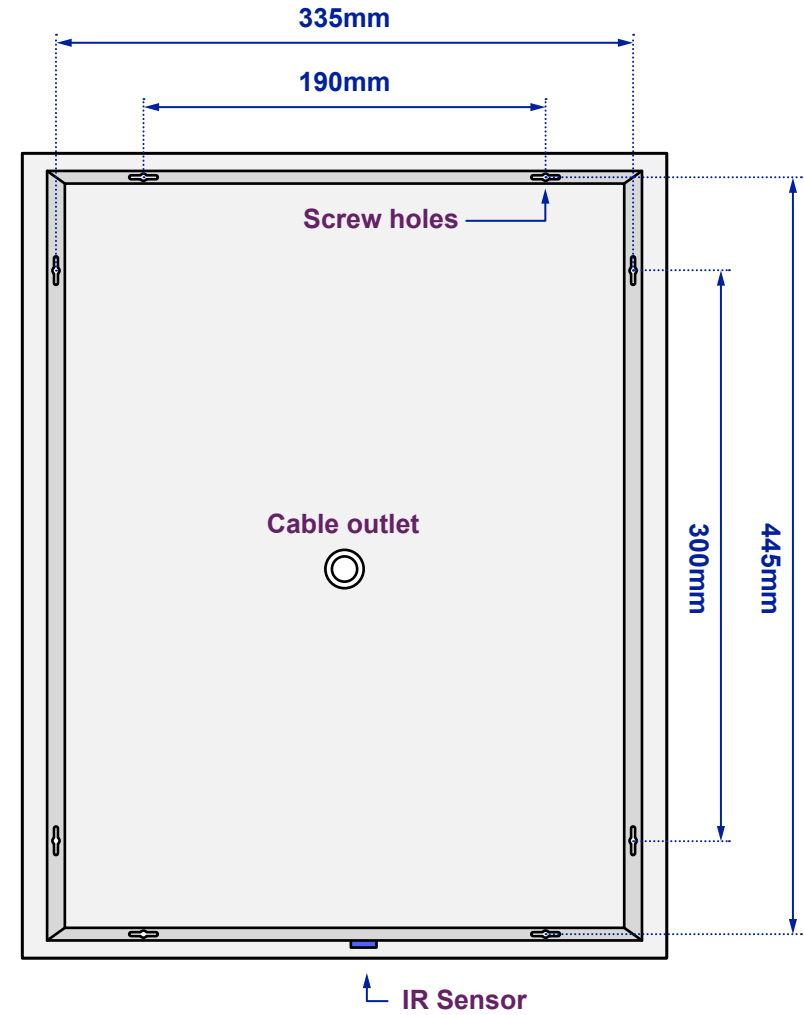

Diamond Clock Slim

Model No: 100877K188

Views of complete assembly

View of Back plate