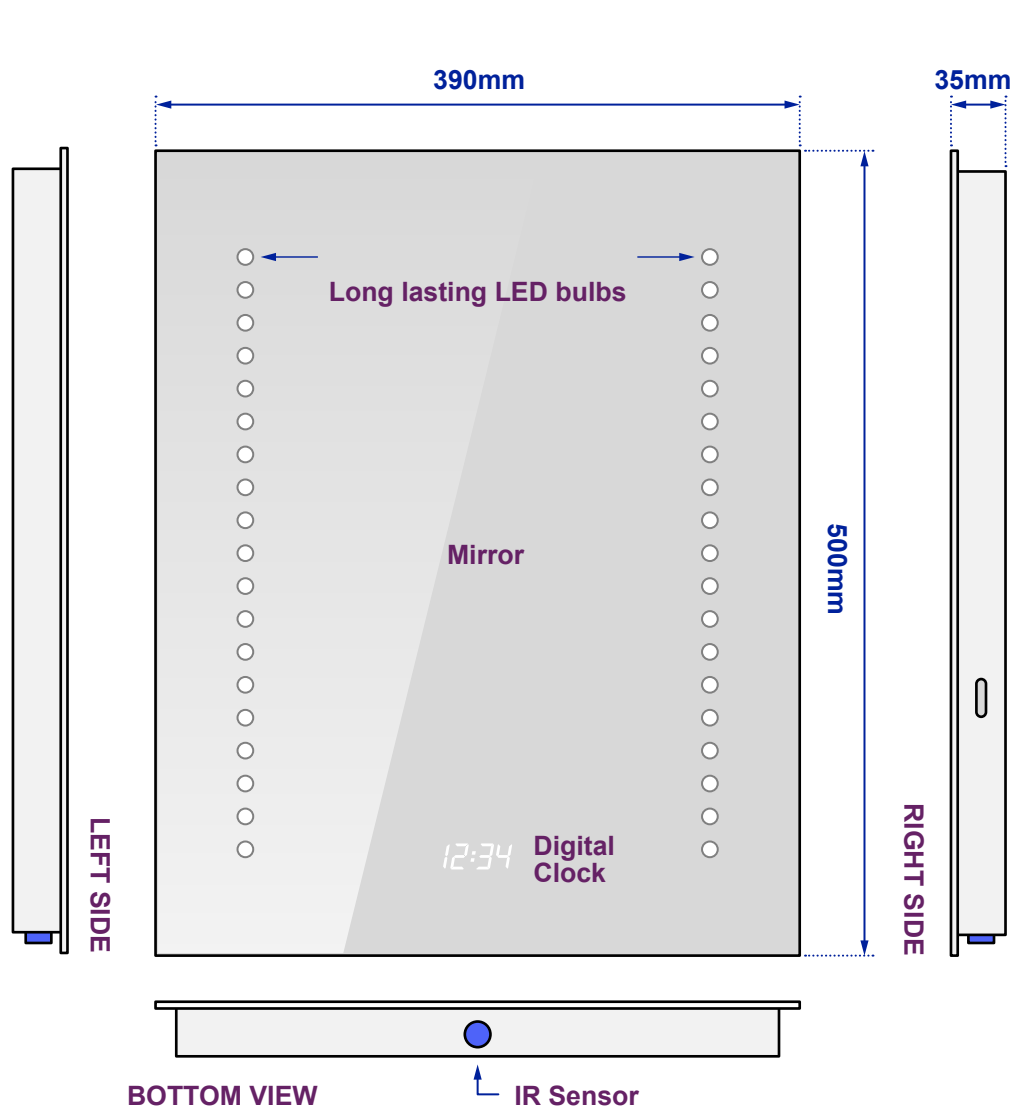

Diamond Clock Slim

Model No: 100877K188

Views of complete assembly

View of Back plate