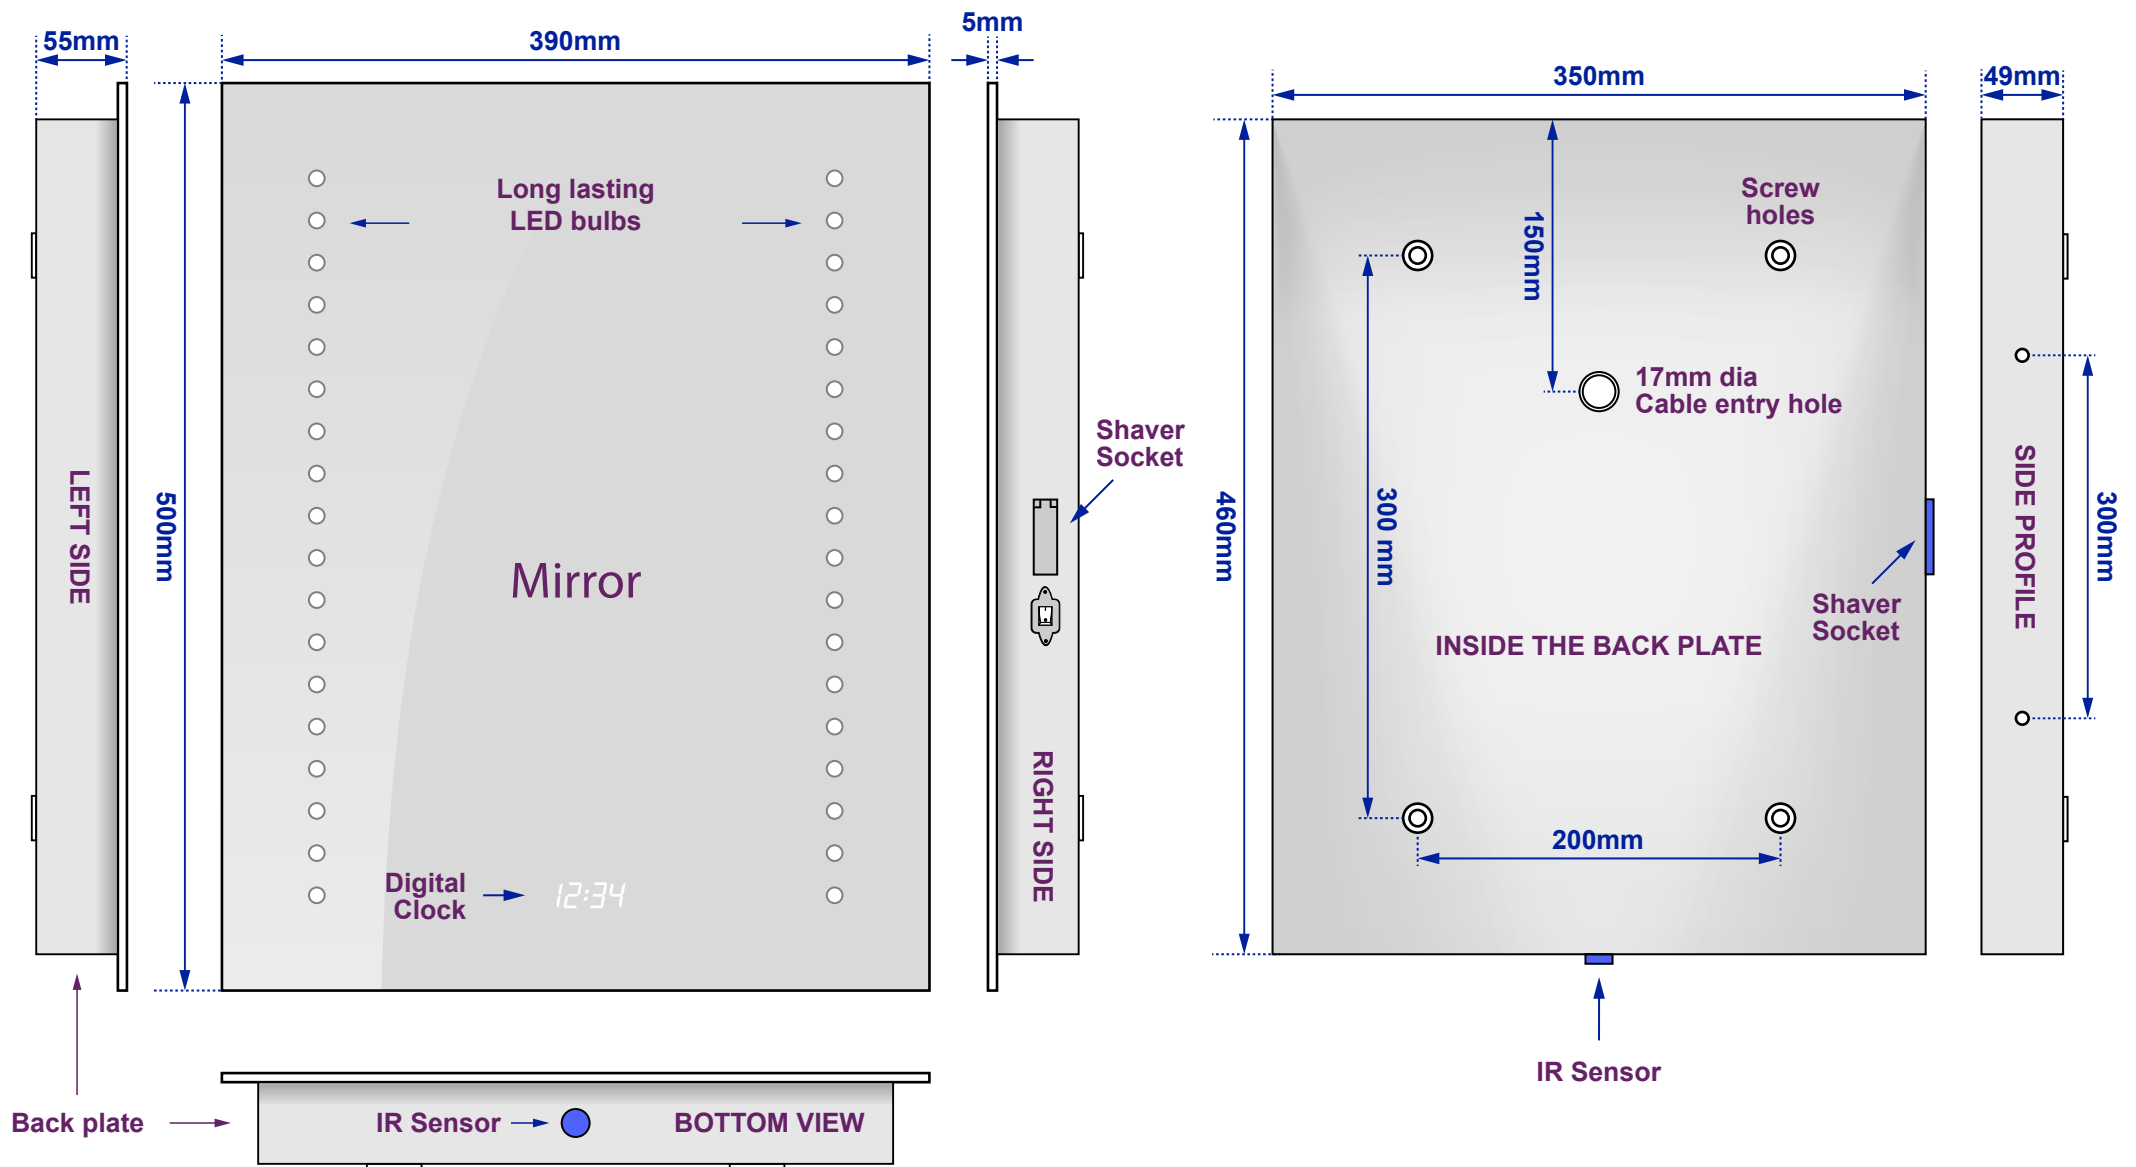

# Diamond Clock Shaver

Model No: 100877K189

Views of complete assembly - With Mirror

Views of Back plate - Without Mirror