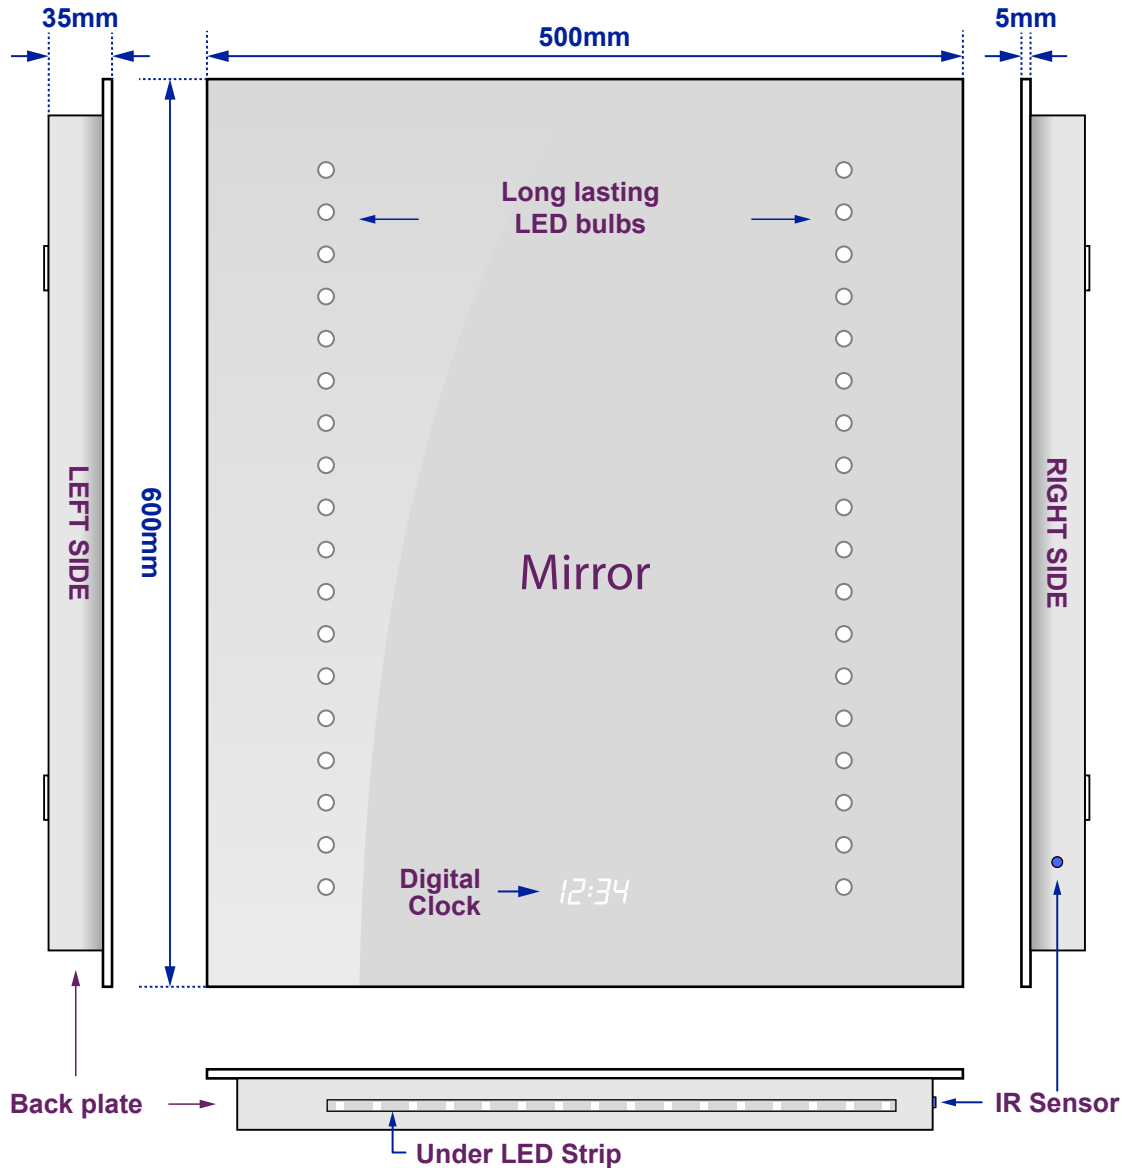

Dream Clock Slim

Model No: 100877K190 (colour)

Views of complete assembly - With Mirror

Views of Back plate - Without Mirror