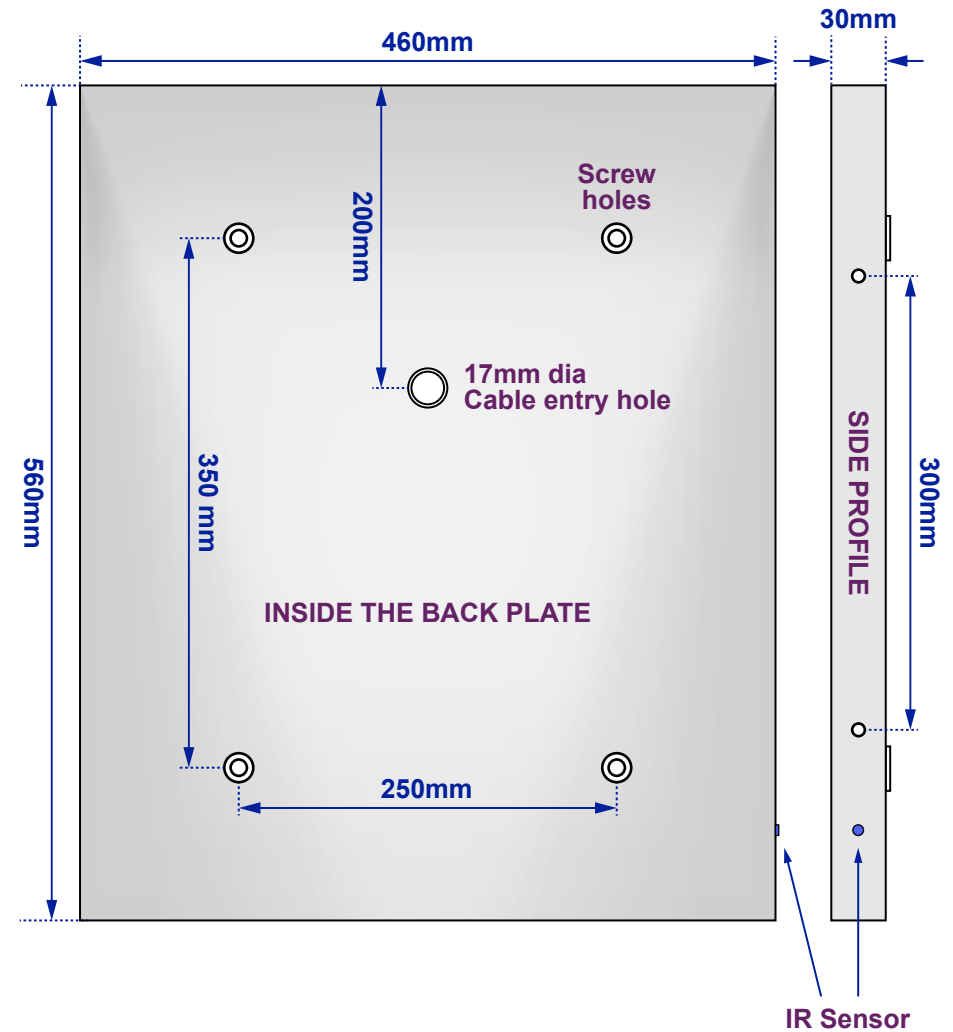

Dream Clock Slim

Model No: 100877K190 (colour)

Views of complete assembly - With Mirror

Views of Back plate - Without Mirror