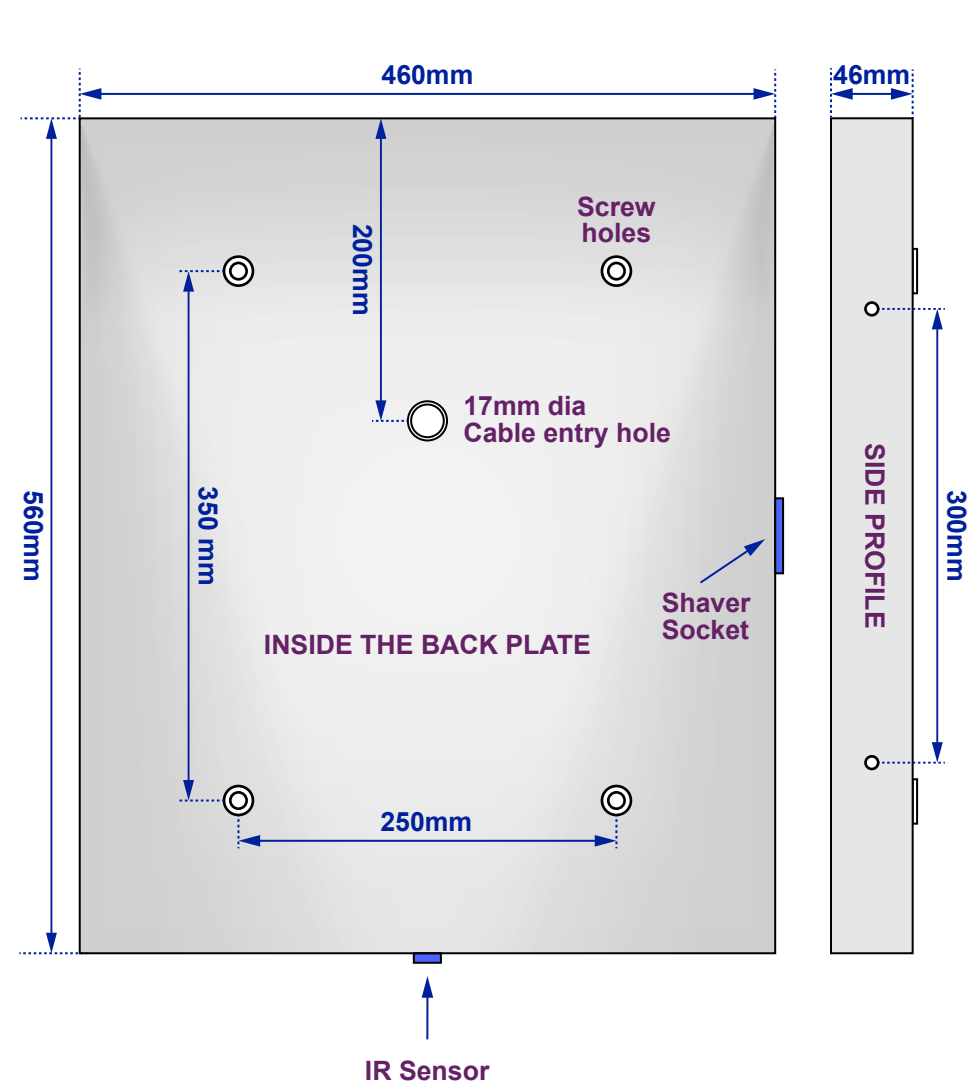

Dream Clock Shaver

Model No: 100877K191

Views of complete assembly - With Mirror

Views of Back plate - Without Mirror