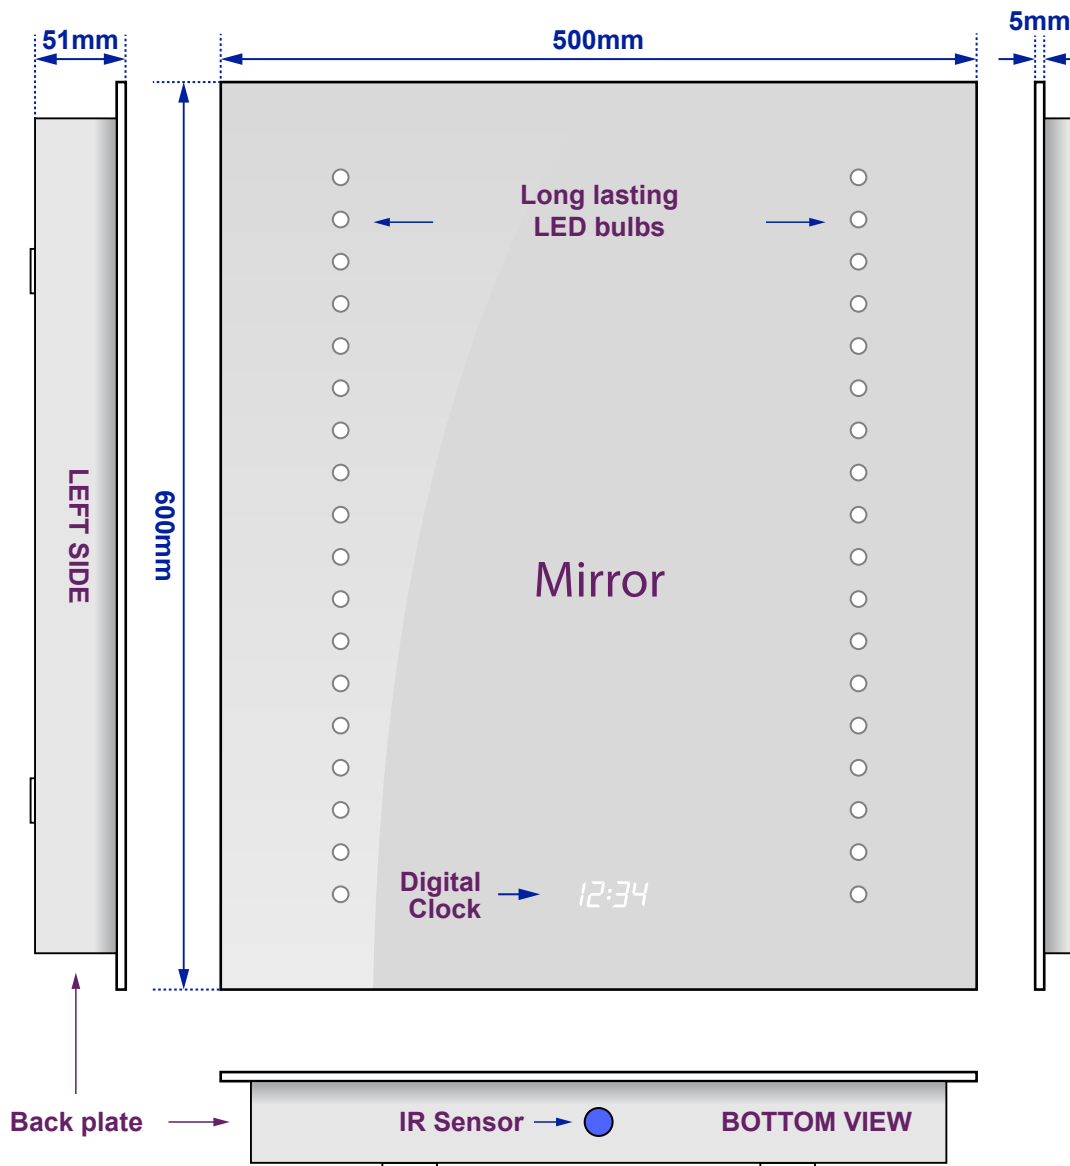

Dream Clock Shaver

Model No: 100877K191

Views of complete assembly - With Mirror

Views of Back plate - Without Mirror