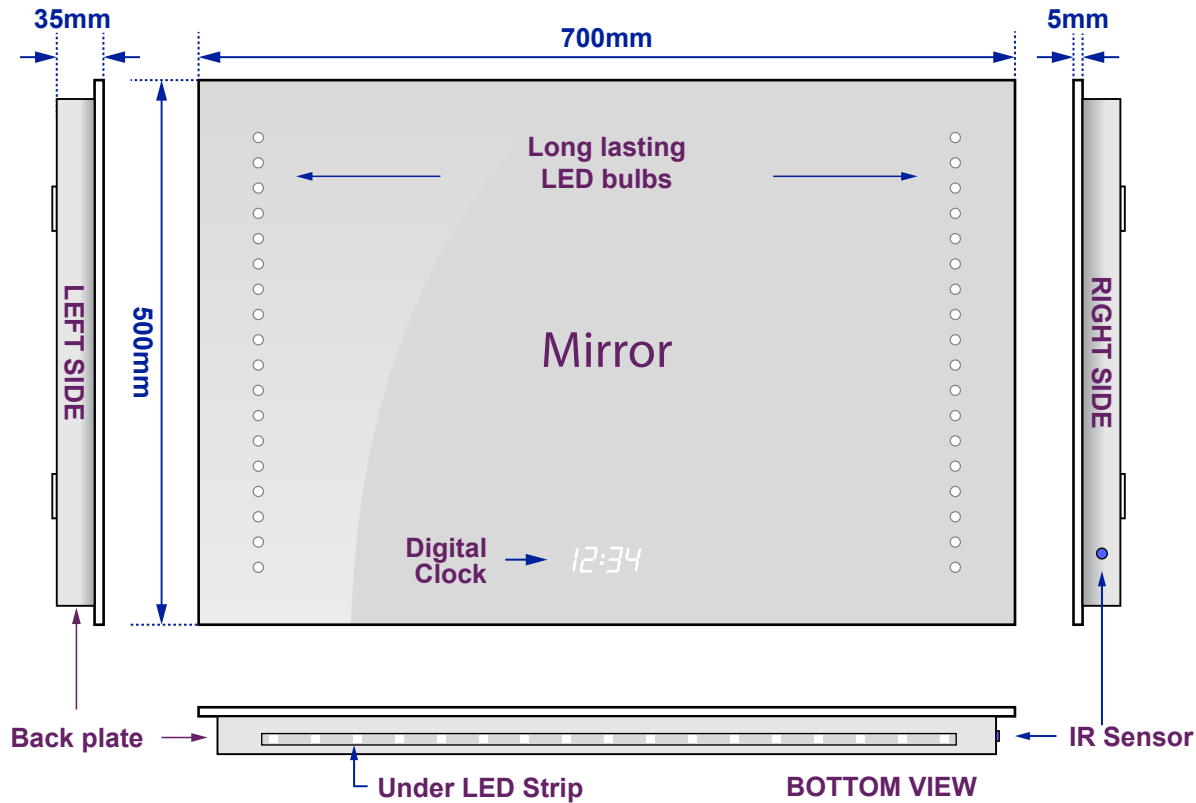

Beatrix Clock Slim

Model No: 100877K192 (colour)

Views of complete assembly - With Mirror

Views of Back plate - Without Mirror