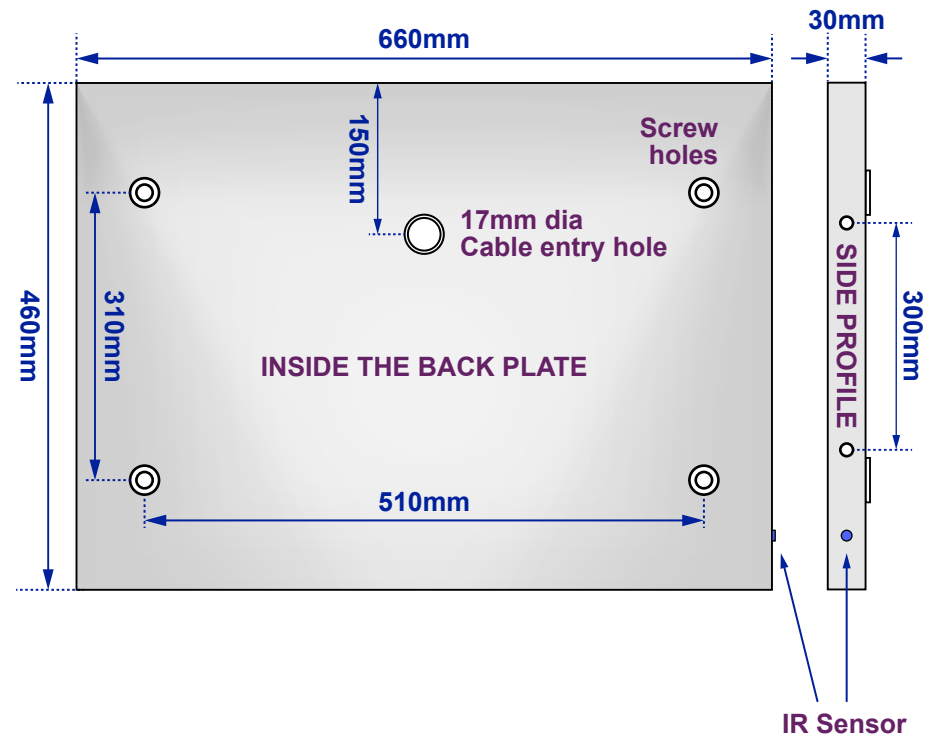

Beatrix Clock Slim

Model No: 100877K192 (colour)

Views of complete assembly - With Mirror

Views of Back plate - Without Mirror