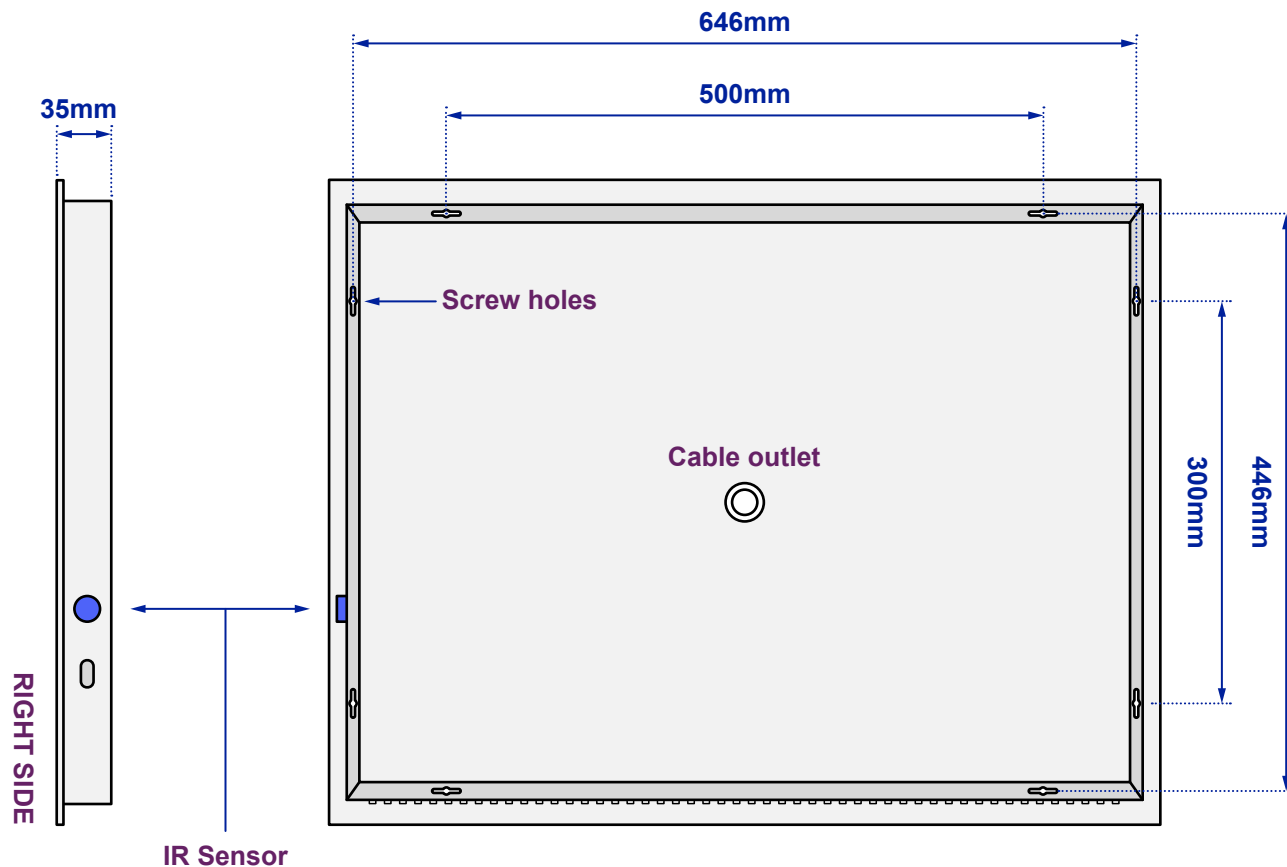

Beatrix Clock Slim

Model No: 100877K192 (colour)

Views of complete assembly

View of Back plate