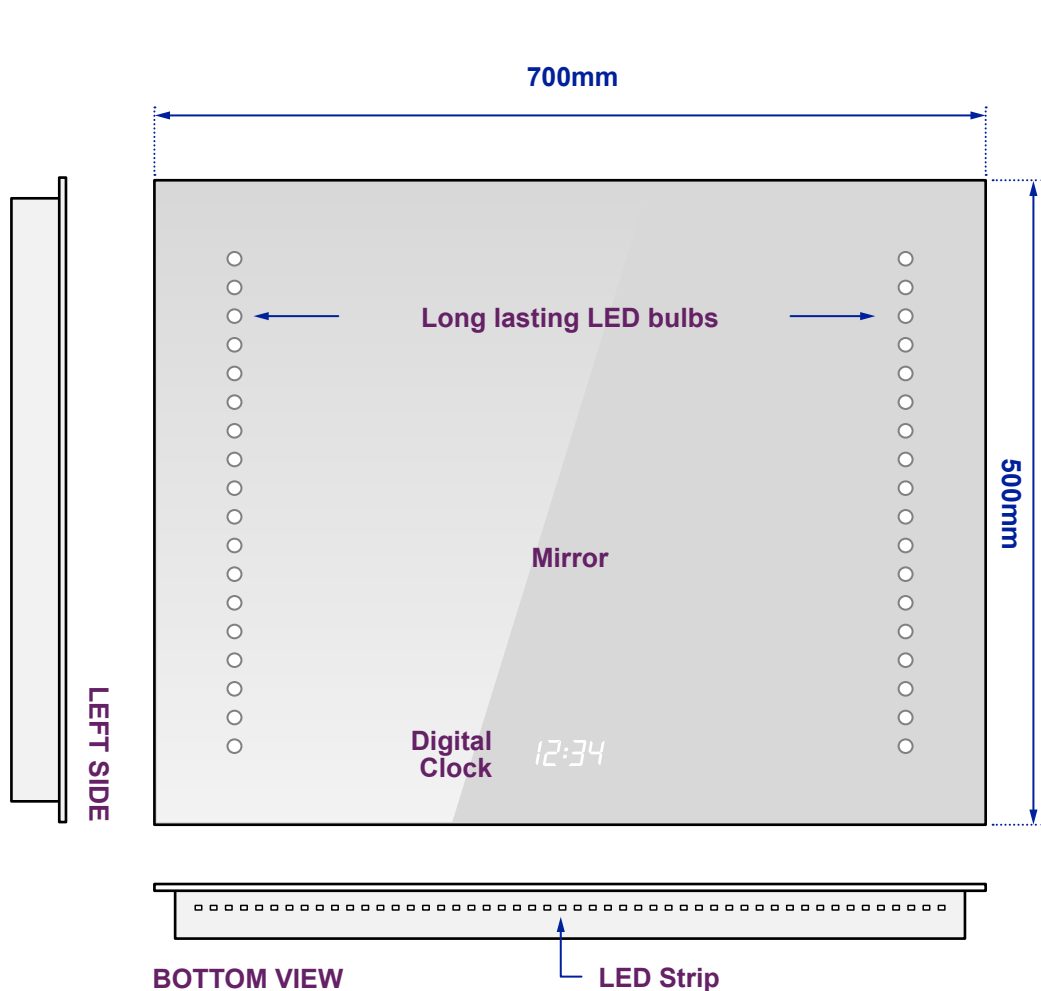

Beatrix Clock Slim

Model No: 100877K192 (colour)

Views of complete assembly

View of Back plate