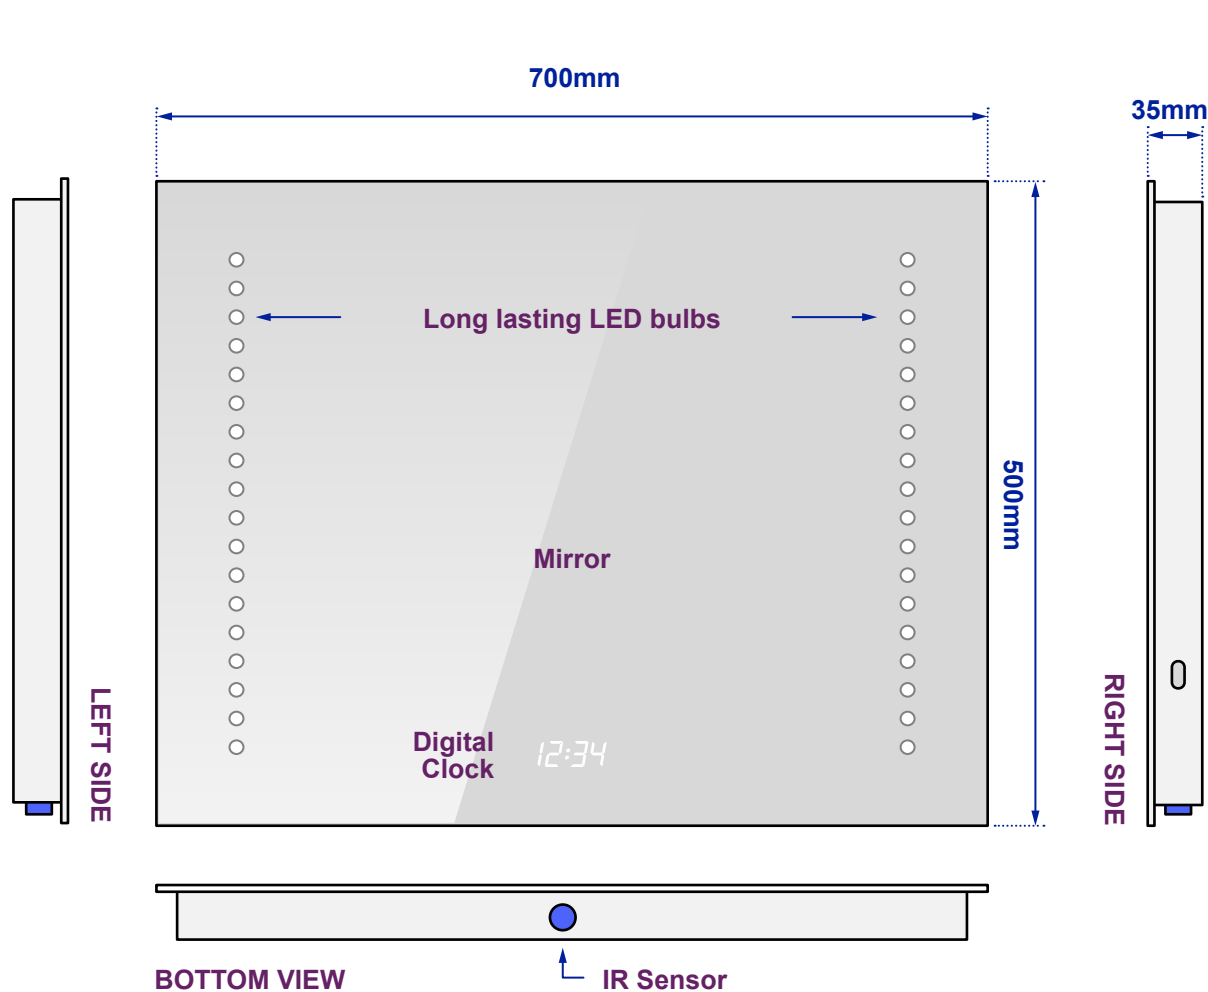

# Beatrix Clock Slim

Model No: 100877K192

Views of complete assembly

View of Back plate