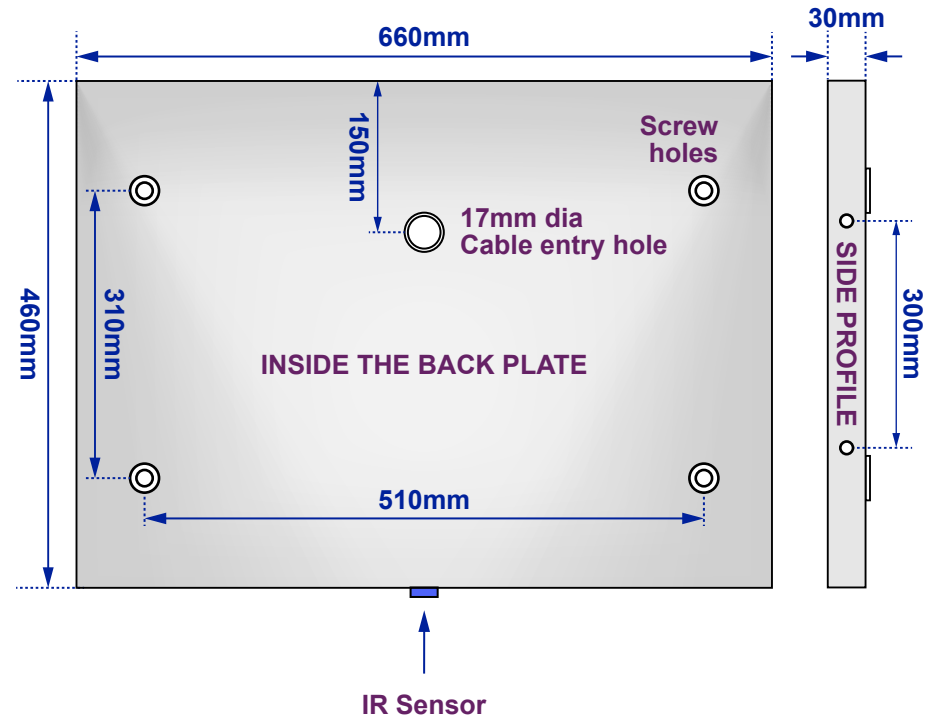

Beatrix Clock Slim

Model No: 100877K192

Views of complete assembly - With Mirror

Views of Back plate - Without Mirror