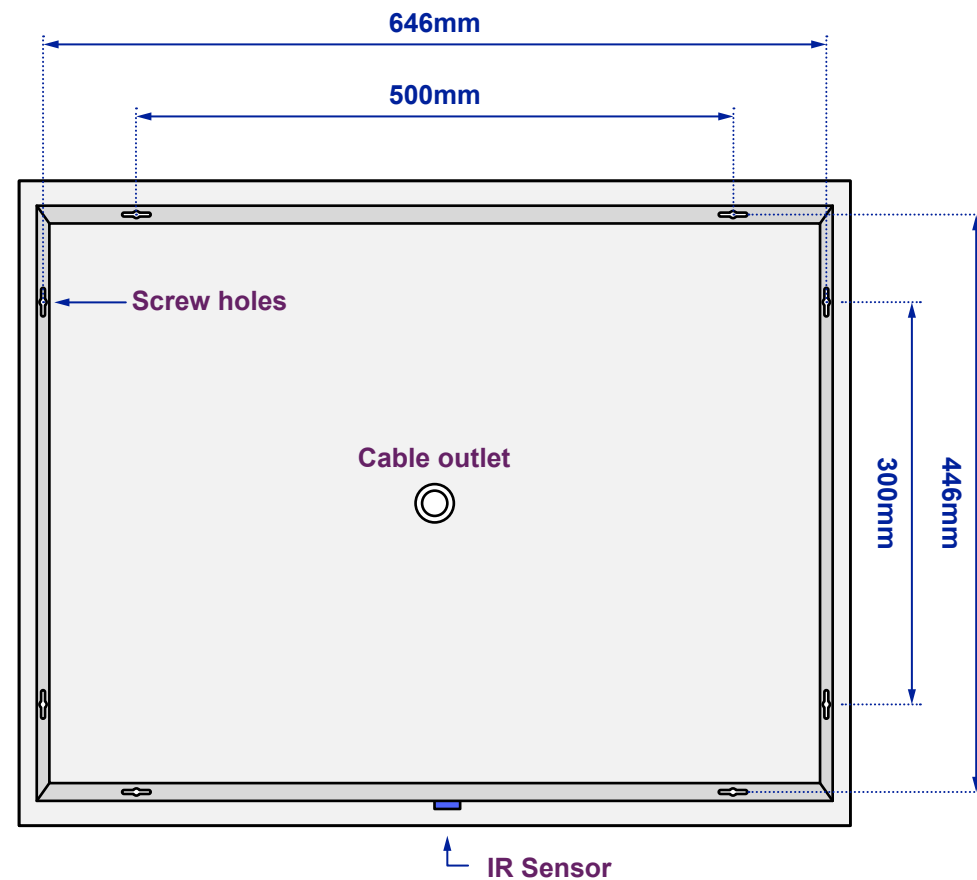

# Beatrix Clock Slim

Model No: 100877K192

Views of complete assembly

View of Back plate