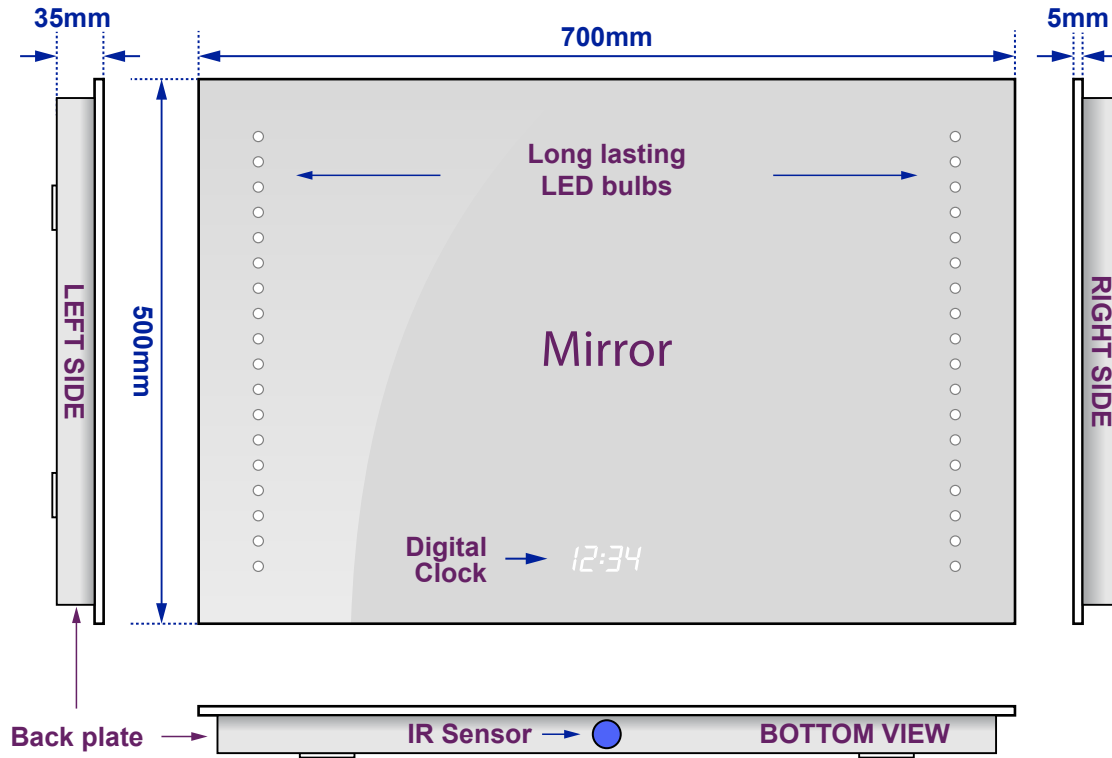

Beatrix Clock Slim

Model No: 100877K192

Views of complete assembly - With Mirror

Views of Back plate - Without Mirror