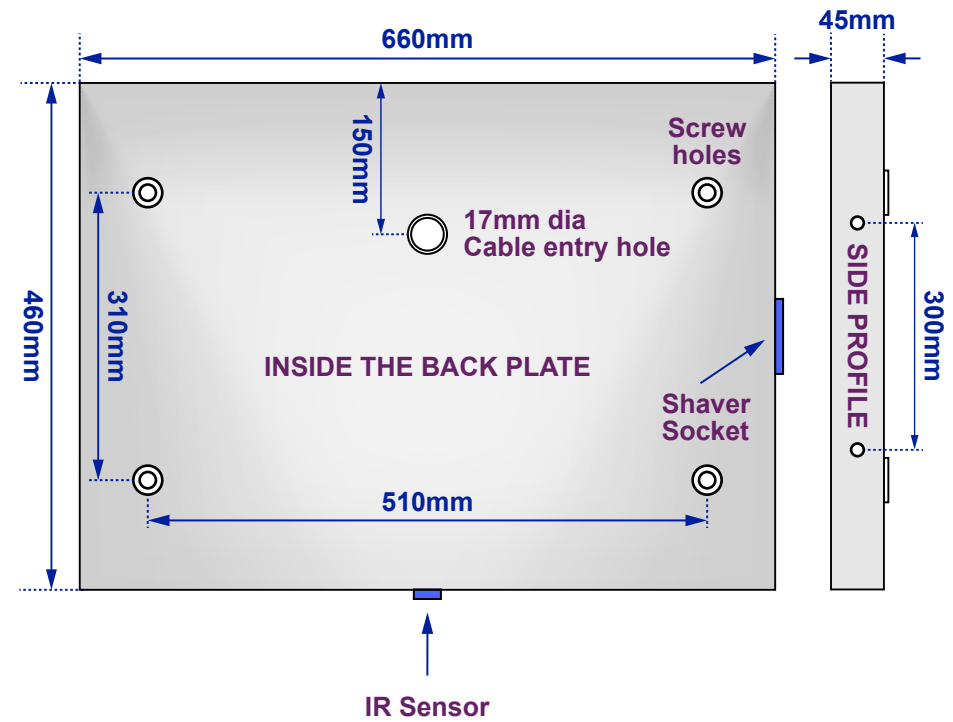

# Beatrix Clock Shaver

Model No: 100877K193

Views of complete assembly - With Mirror

Views of Back plate - Without Mirror