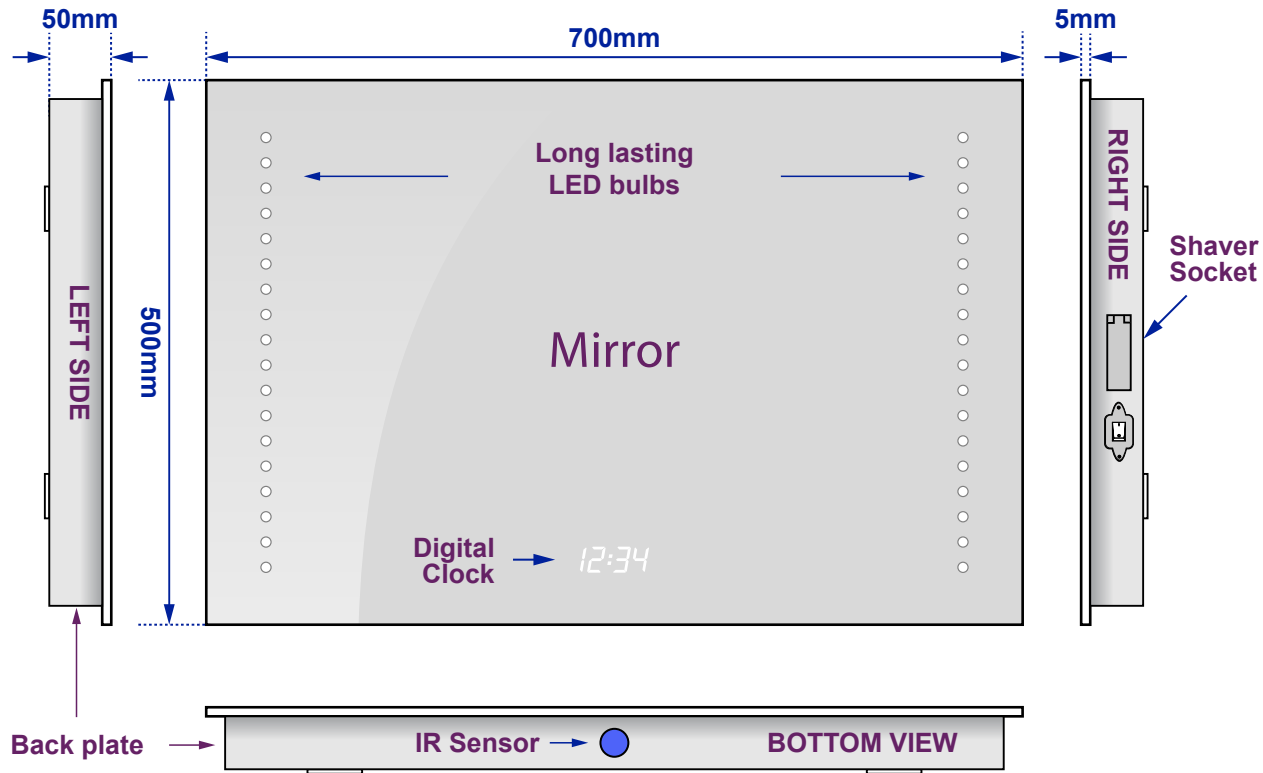

# Beatrix Clock Shaver

Model No: 100877K193

Views of complete assembly - With Mirror

Views of Back plate - Without Mirror