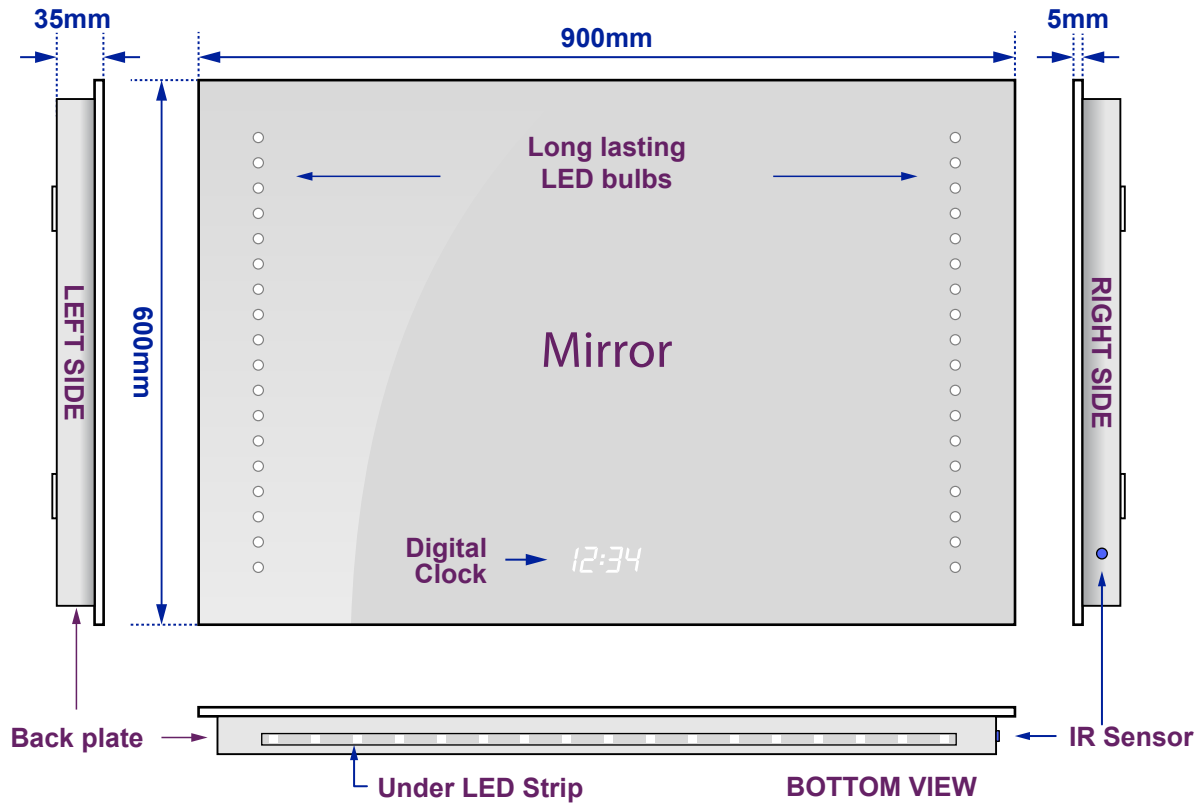

Bella Clock Slim

Model No: 100877K194 (colour)

Views of complete assembly - With Mirror

Views of Back plate - Without Mirror