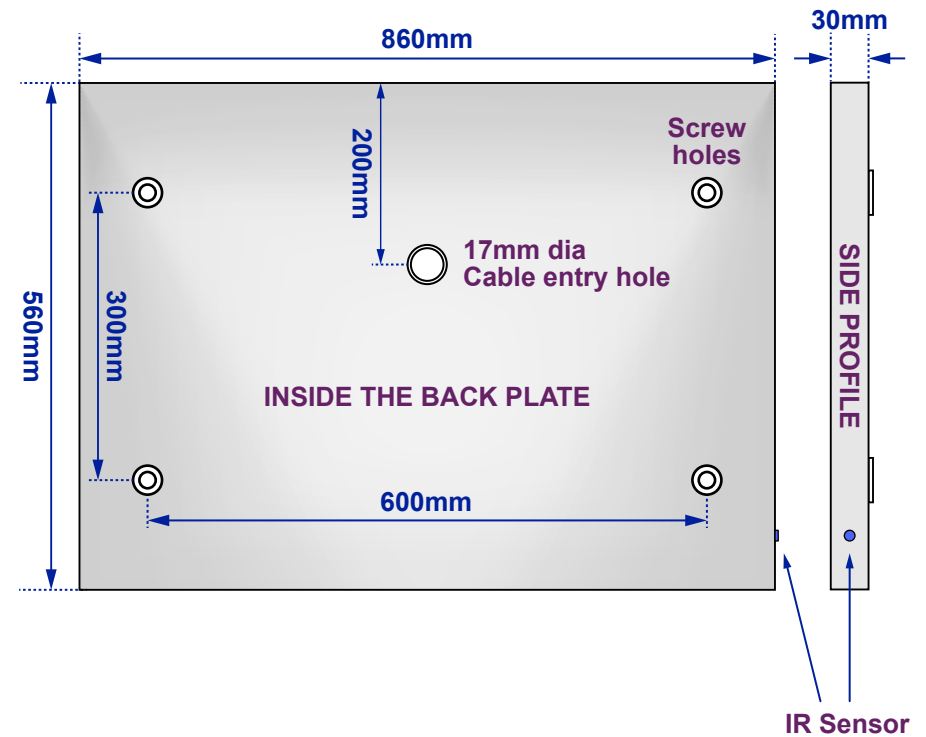

Bella Clock Slim

Model No: 100877K194 (colour)

Views of complete assembly - With Mirror

Views of Back plate - Without Mirror