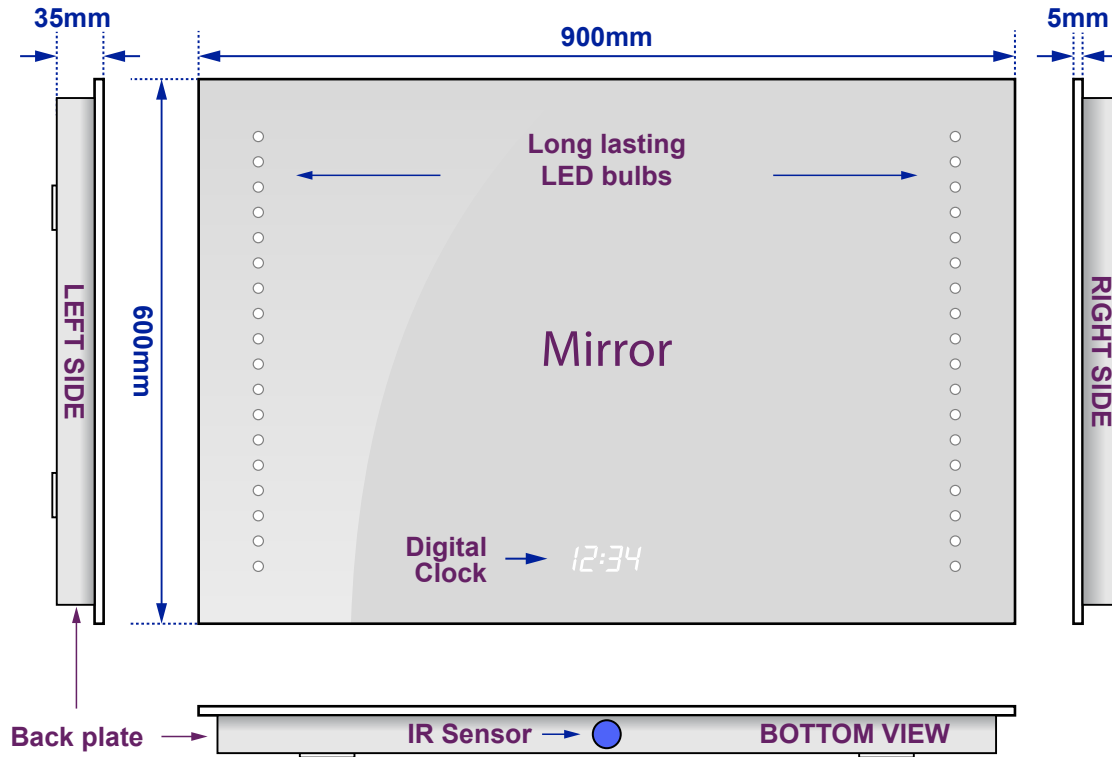

Bella Clock Slim

Model No: 100877K194

Views of complete assembly - With Mirror

Views of Back plate - Without Mirror