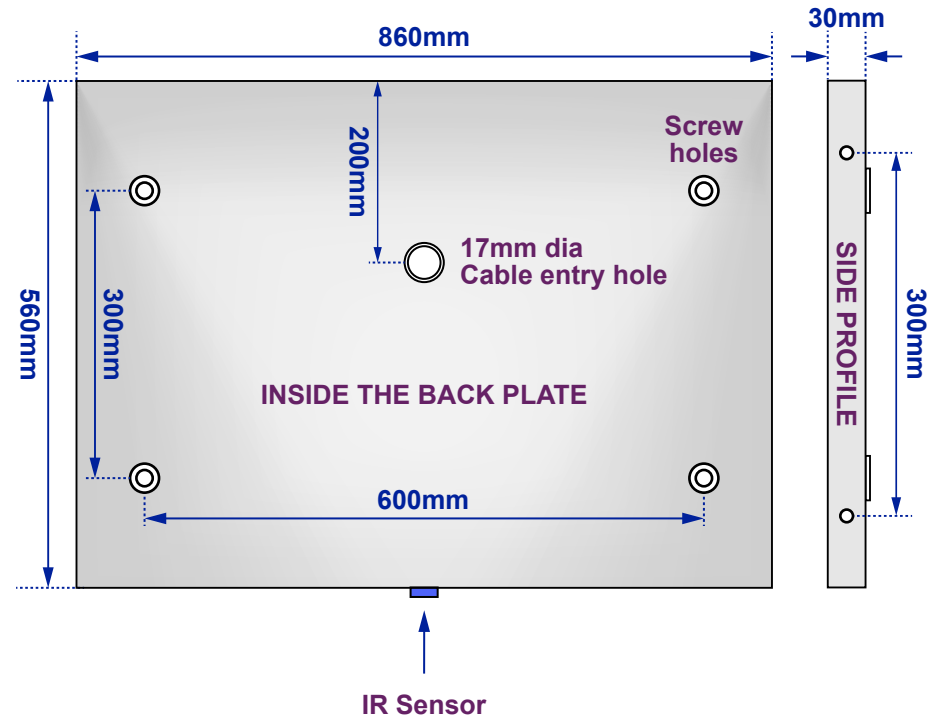

Bella Clock Slim

Model No: 100877K194

Views of complete assembly - With Mirror

Views of Back plate - Without Mirror