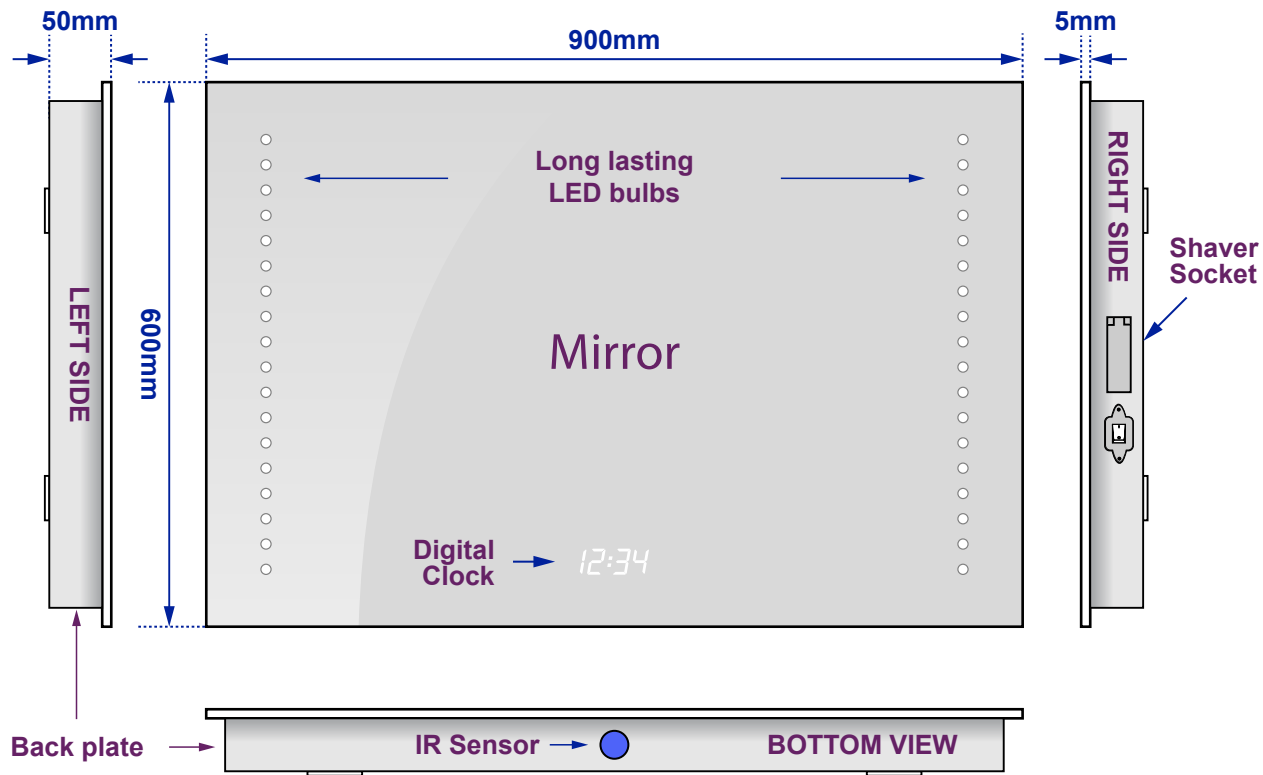

Bella Clock Shaver

Model No: 100877K195

Views of complete assembly - With Mirror

Views of Back plate - Without Mirror