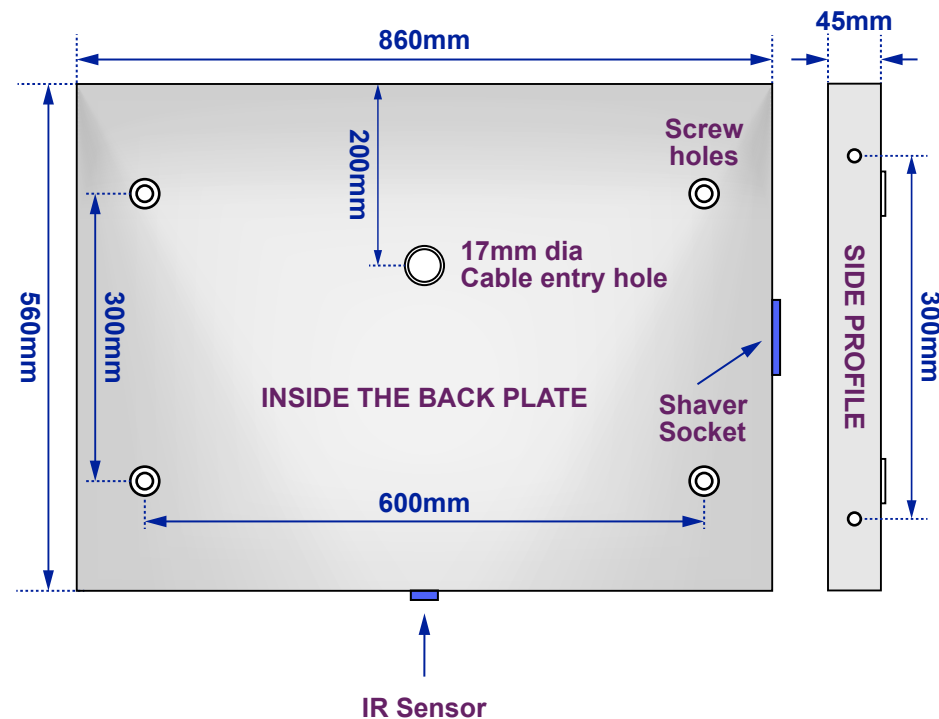

Bella Clock Shaver

Model No: 100877K195

Views of complete assembly - With Mirror

Views of Back plate - Without Mirror