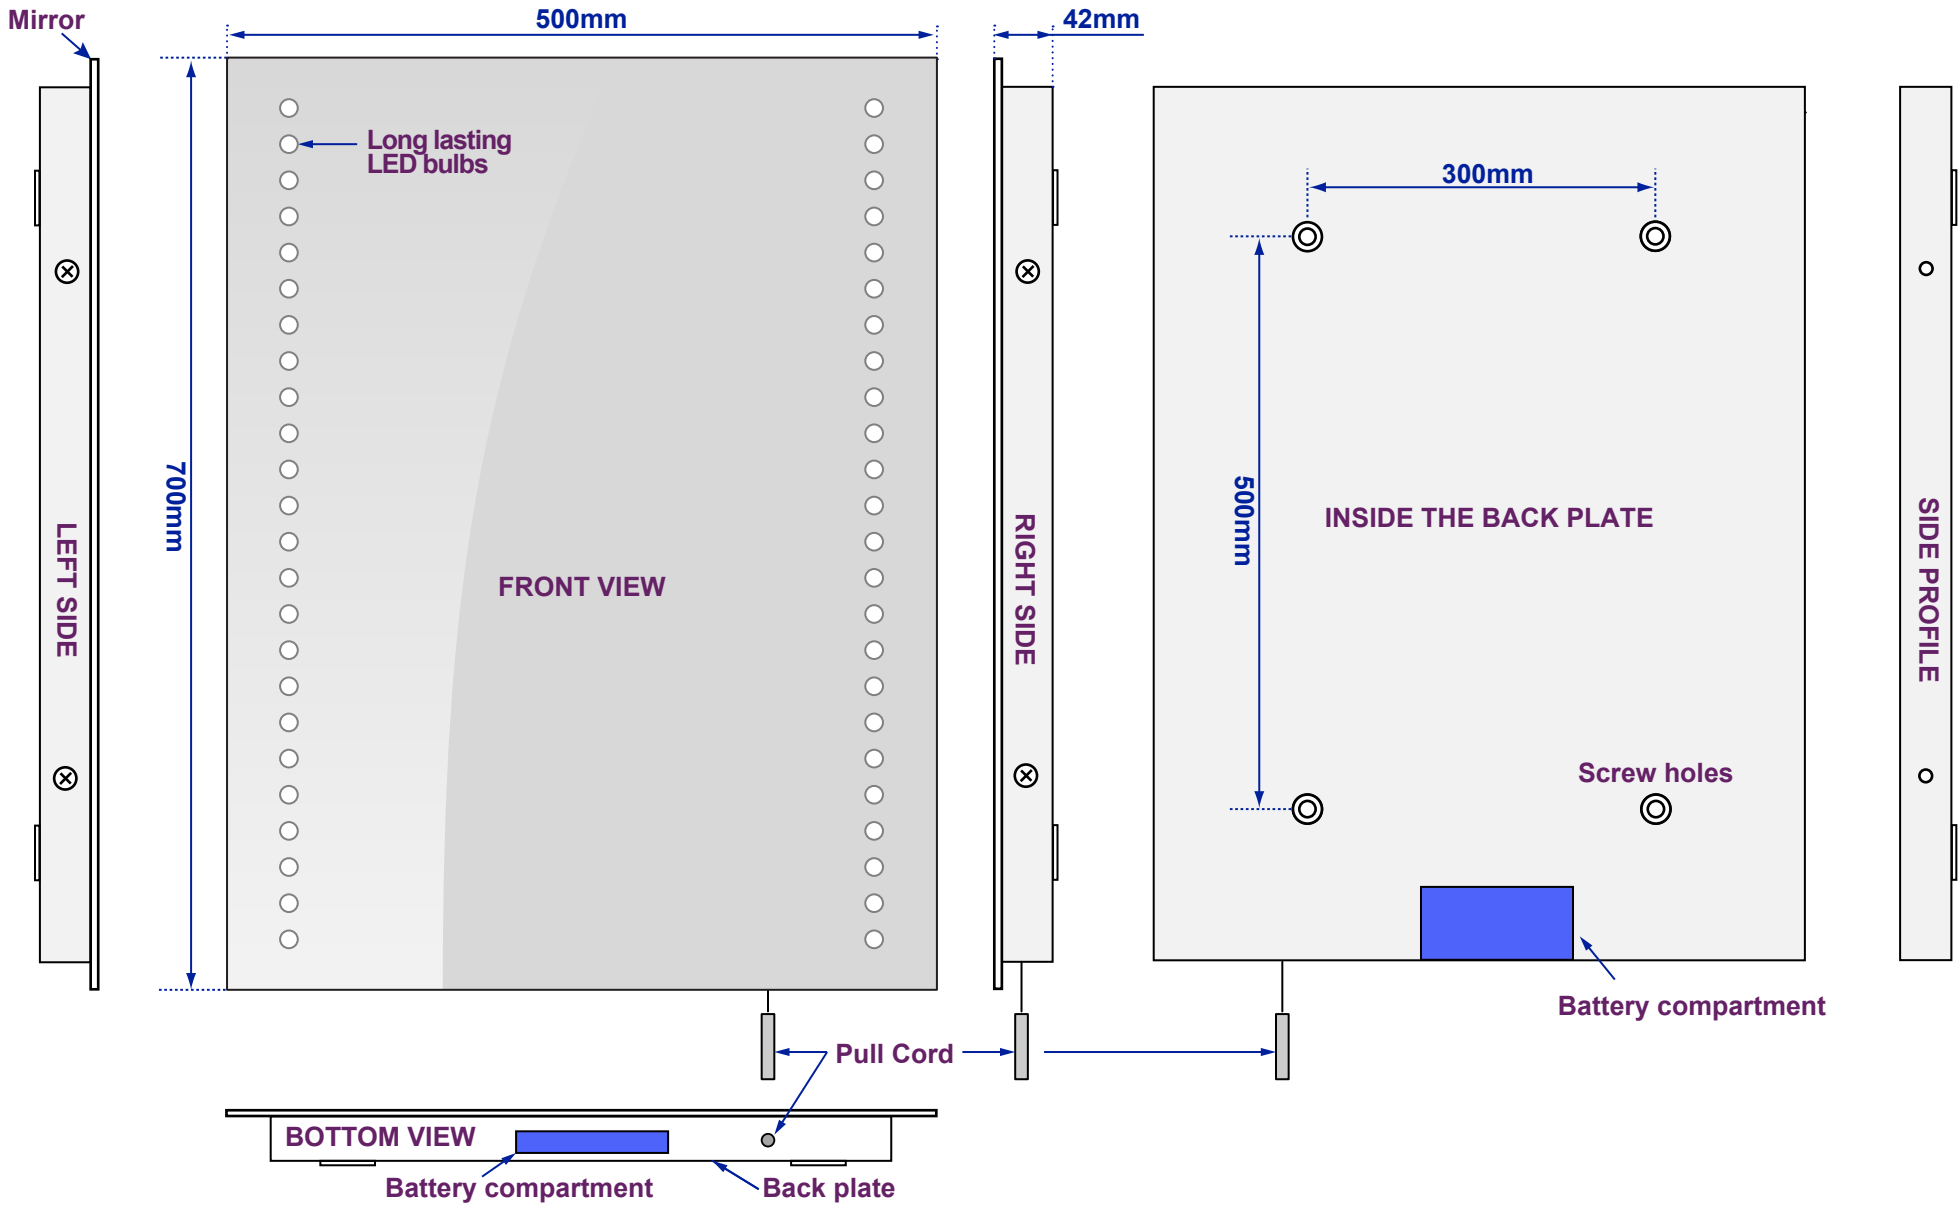

# Gaze Battery Mirror

Model No: 100877K2

Views of complete assembly - With Mirror

Views of Back plate - Without Mirror