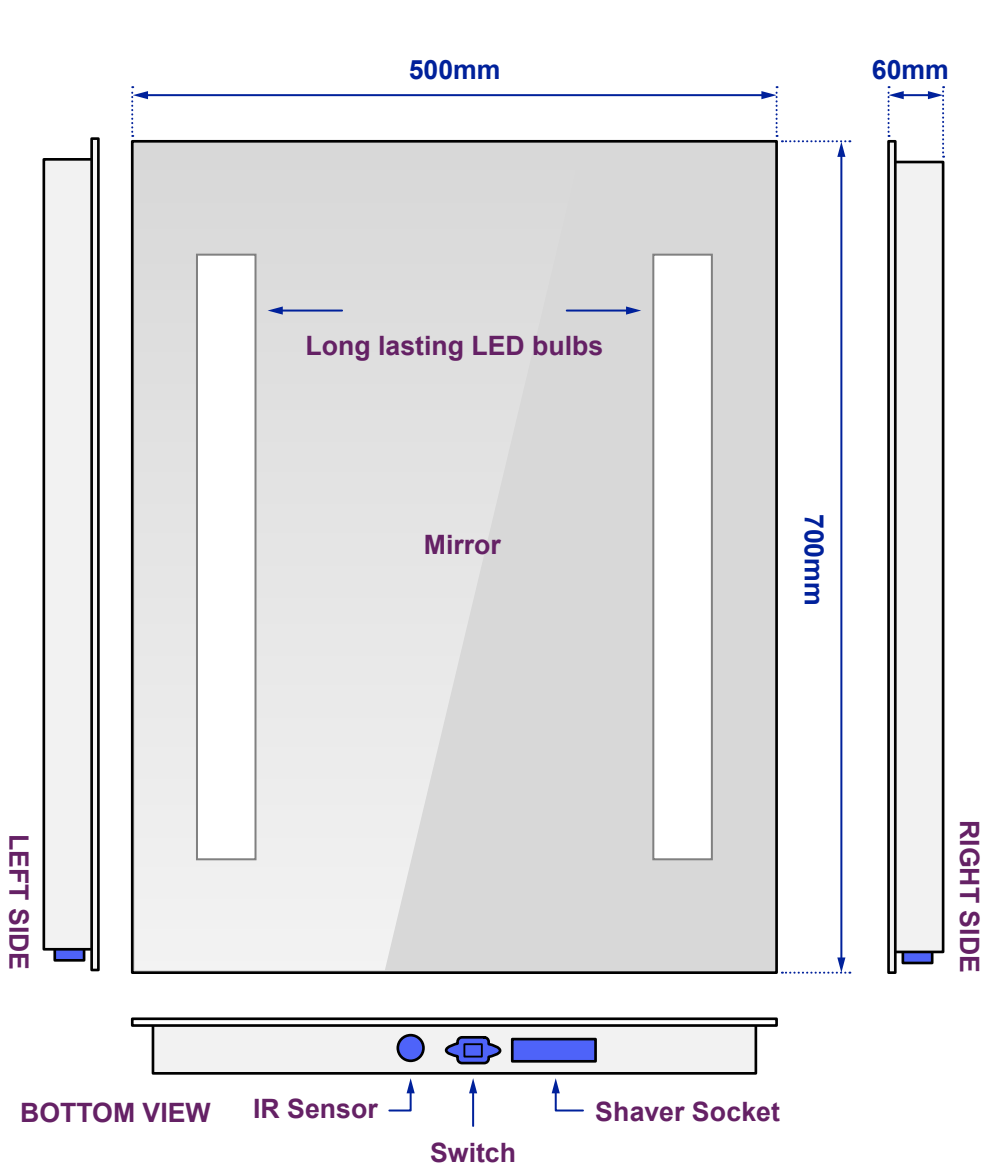

# Minal LED Mirror

Model No: 100877K205

Views of complete assembly

View of Back plate