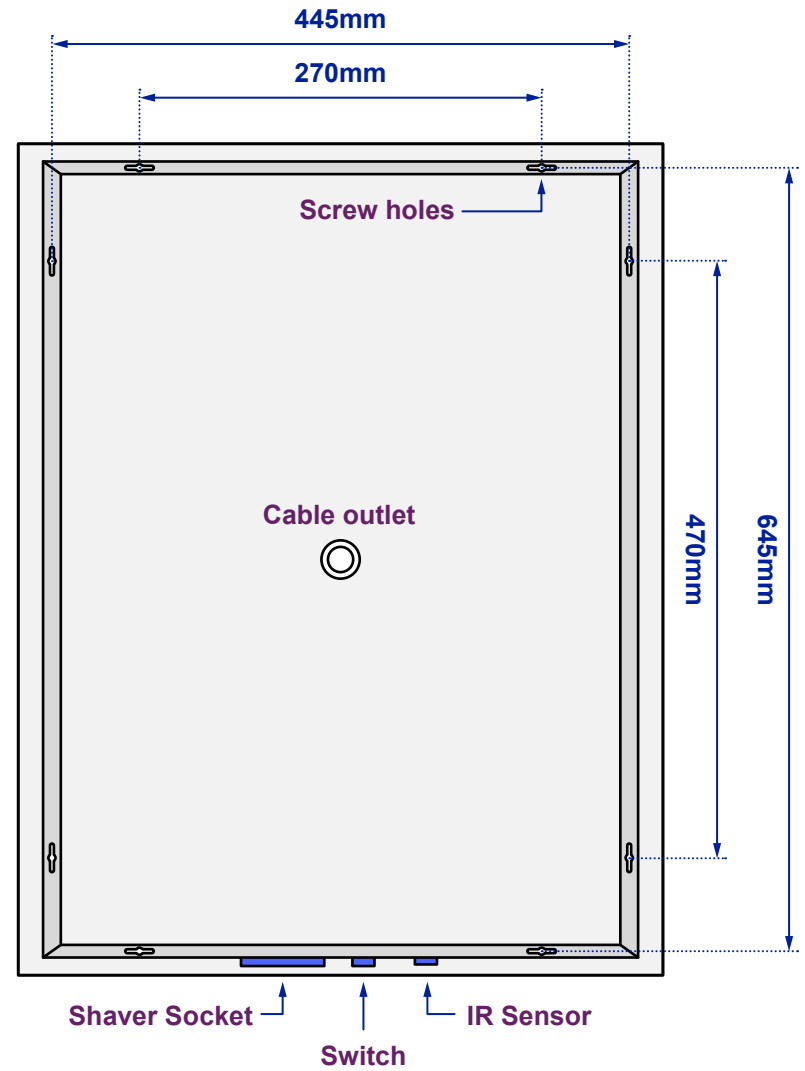

# Minal LED Mirror

Model No: 100877K205

Views of complete assembly

View of Back plate