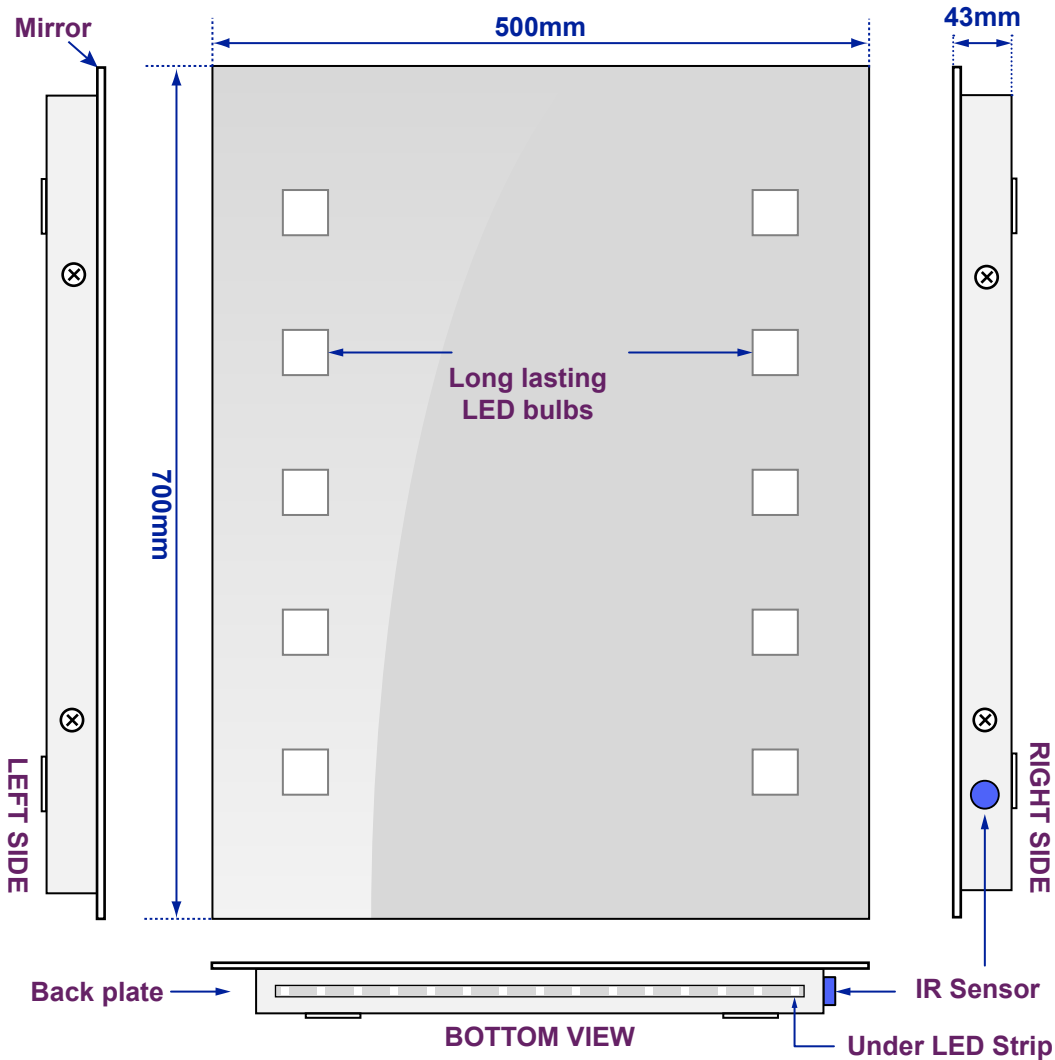

Azhagi LED Mirror

Model No: 100877K207(colour)

Views of complete assembly - With Mirror

Views of Back plate - Without Mirror