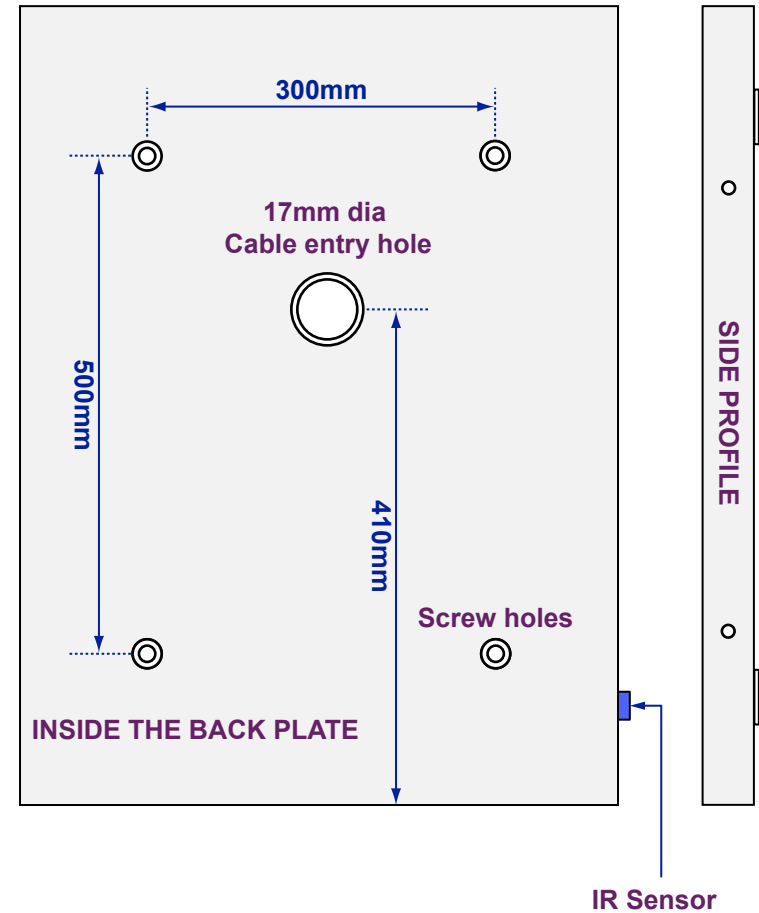

Azhagi LED Mirror

Model No: 100877K207(colour)

Views of complete assembly - With Mirror

Views of Back plate - Without Mirror