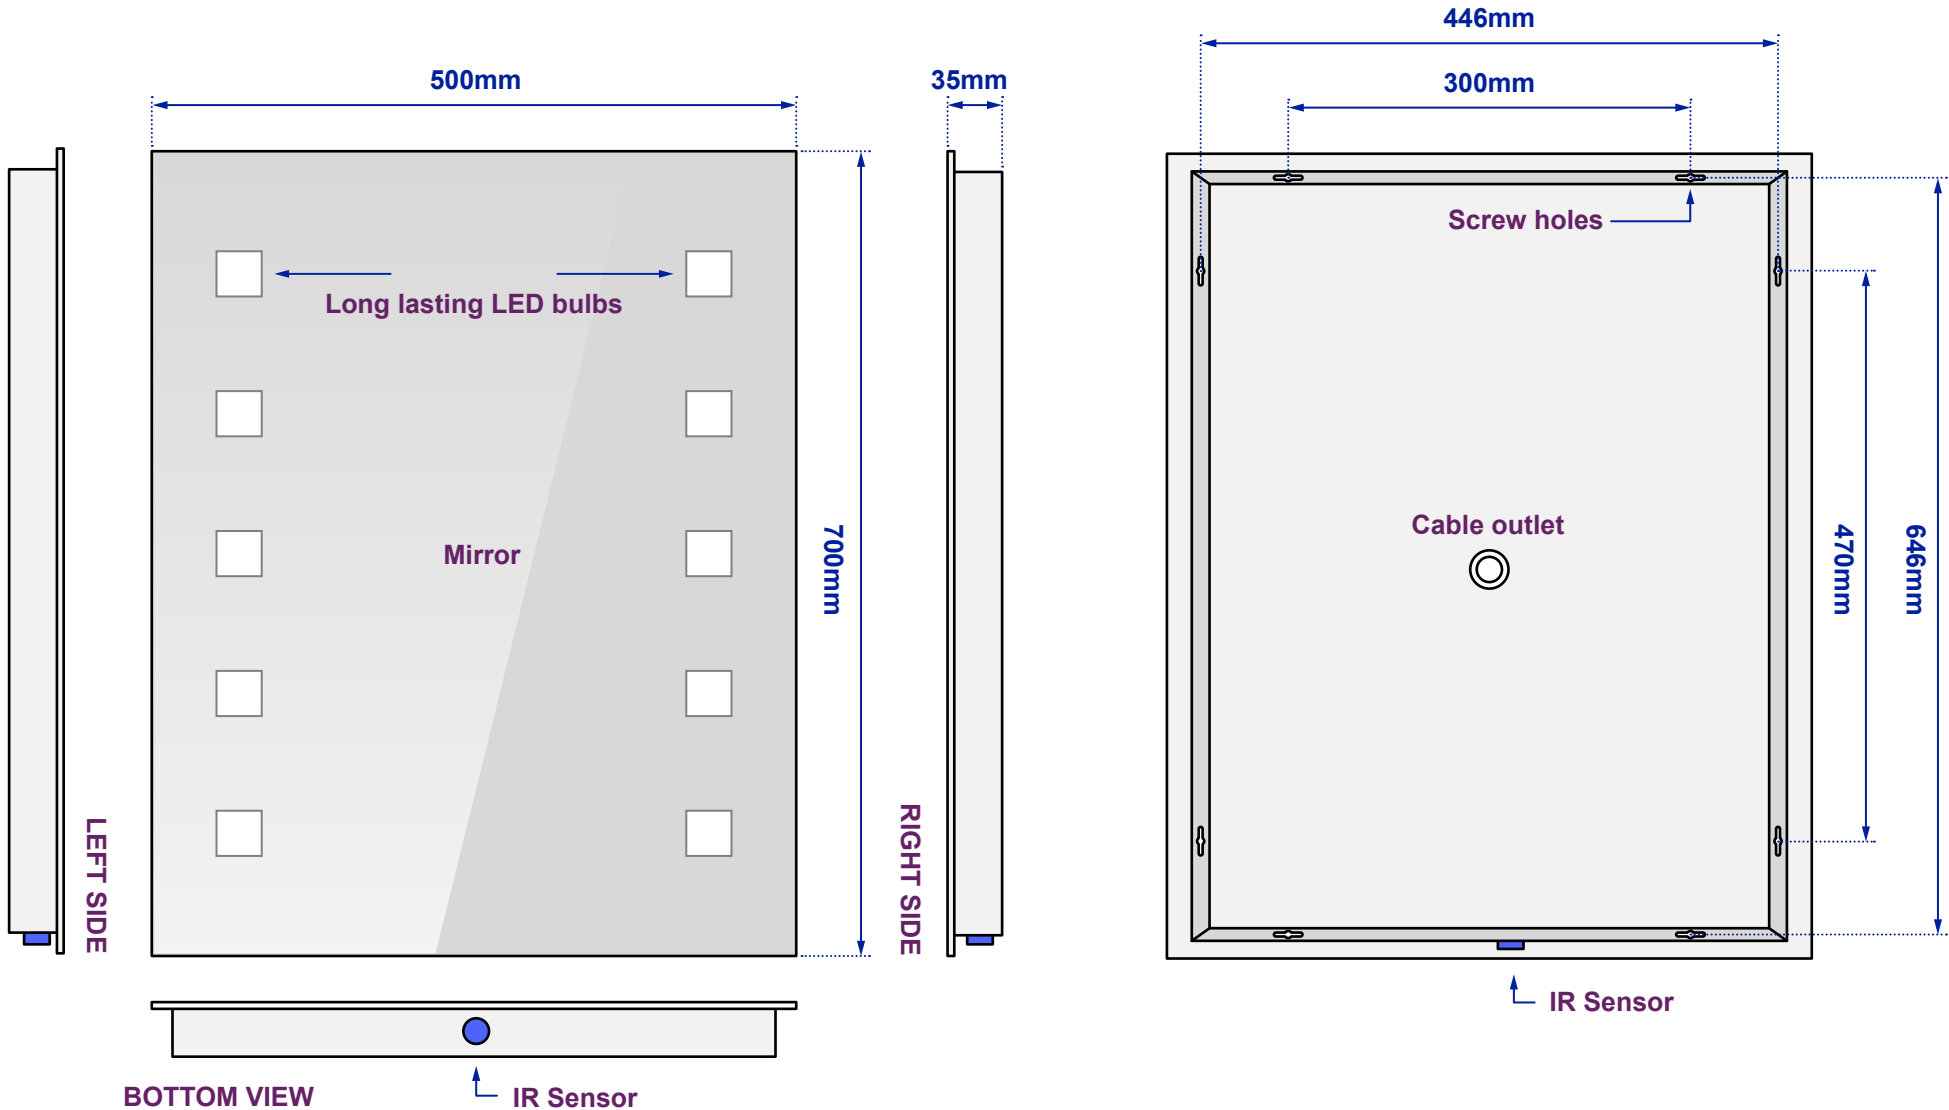

# Azhagi LED Mirror

Model No: 100877K207

Views of complete assembly

View of Back plate