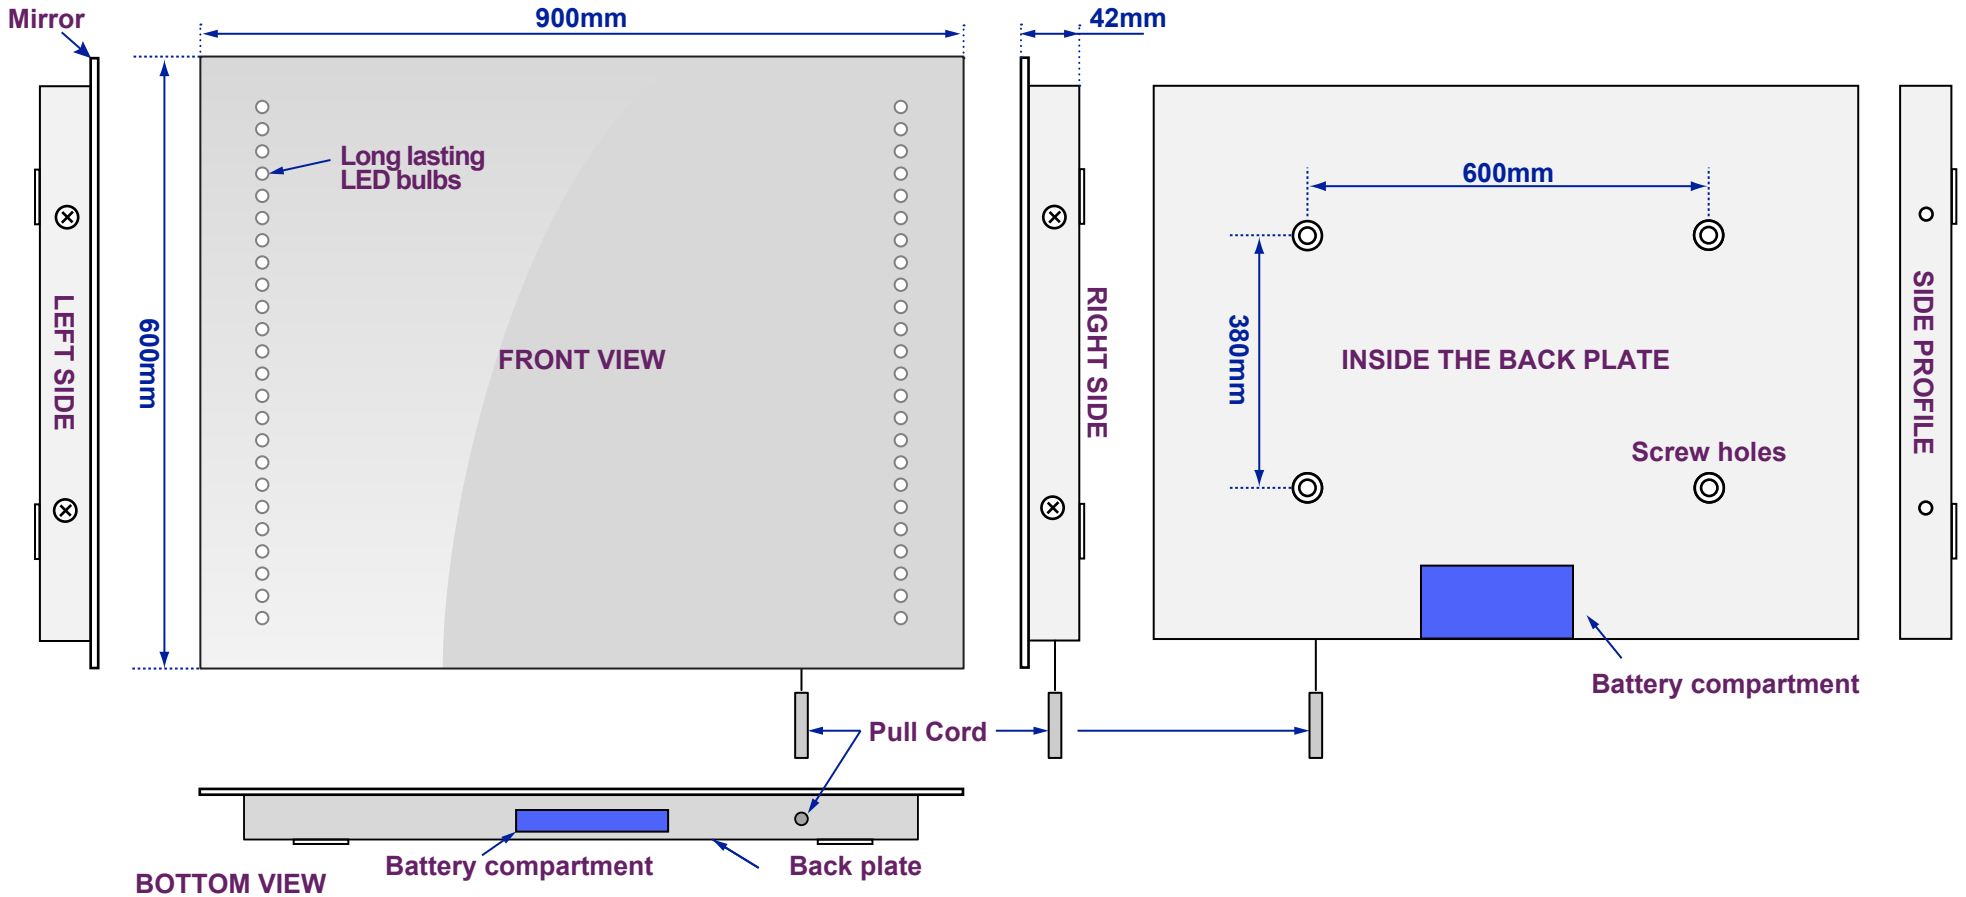

Bella Battery Mirror

Model No: 100877K24

Views of complete assembly - With Mirror

Views of Back plate - Without Mirror