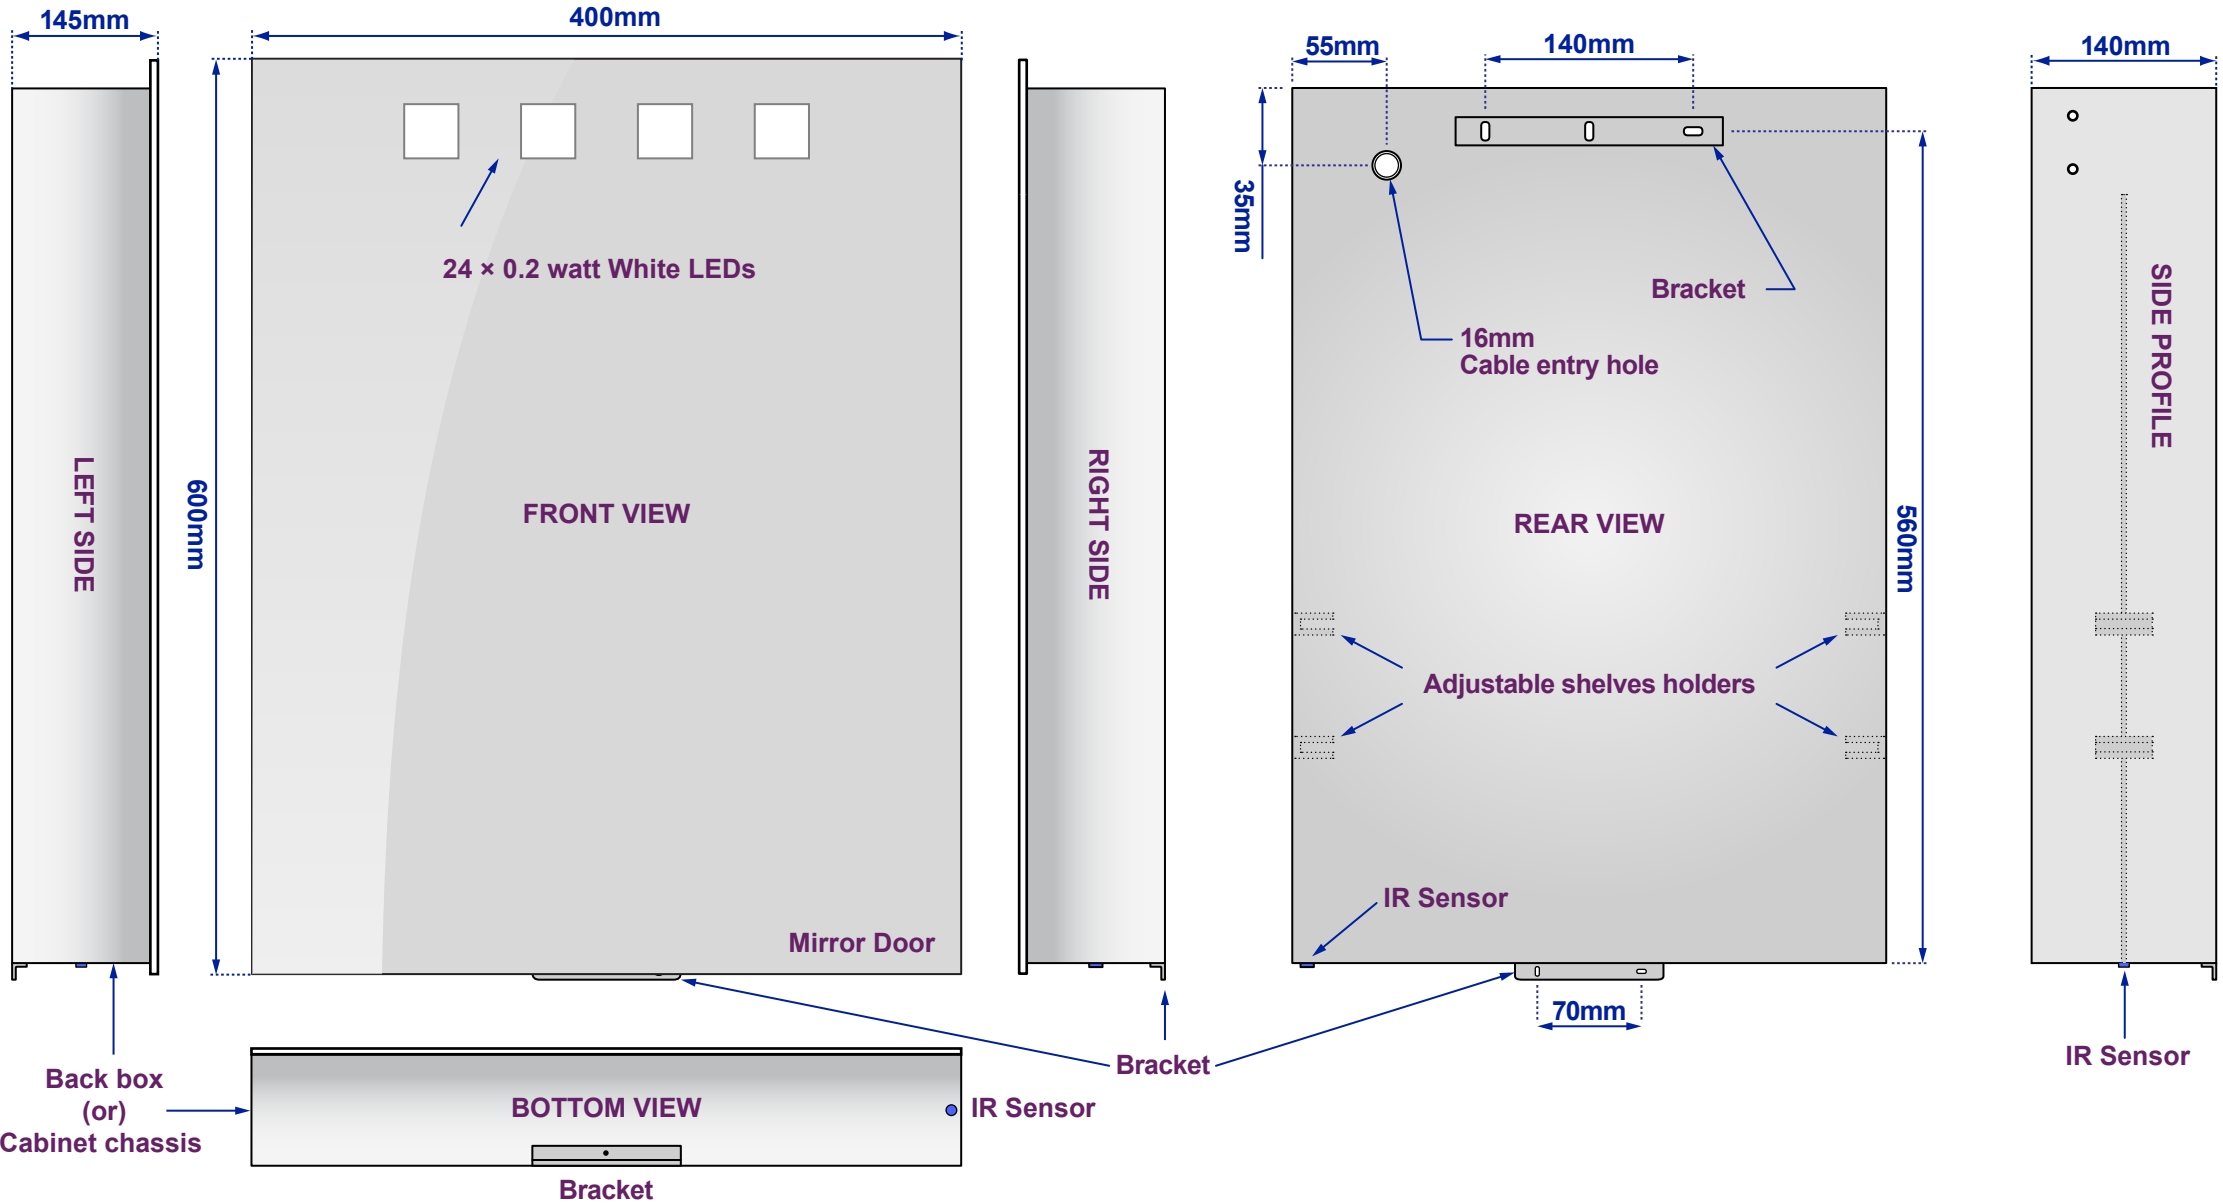

Nova Demist Cabinet

Model No: 100877k257

Views of complete assembly - With Mirror Door

Rear & Side Views of Back Box - Without Mirror Door