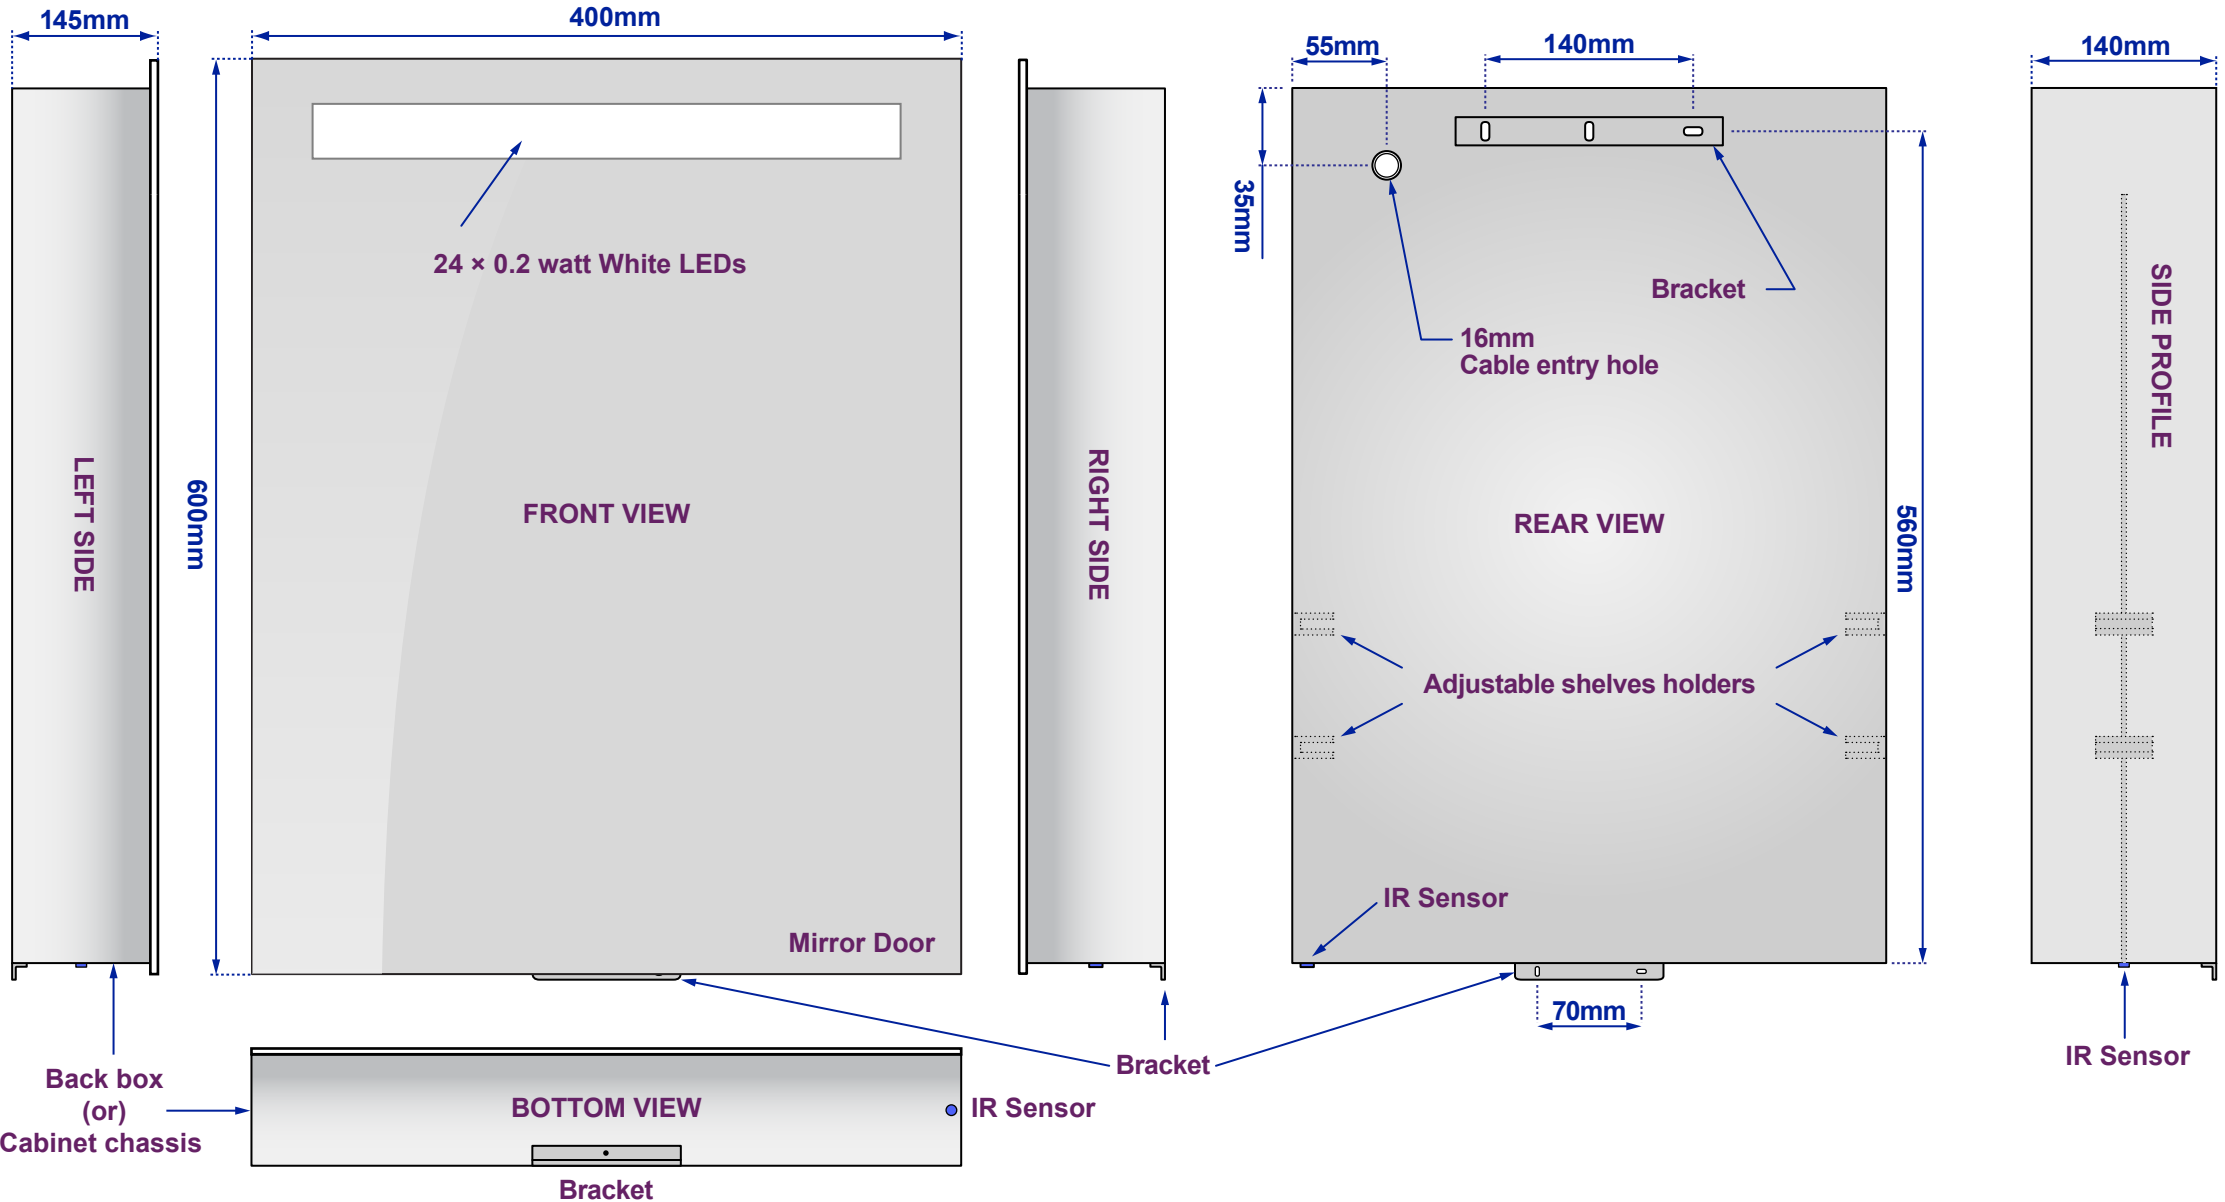

Olympia Sensor Cabinet

Model No: 100877k258led

Views of complete assembly - With Mirror Door(s)/Panel(s)

Rear & Side Views of Back Box - Without Mirror Door(s)/Panel(s)