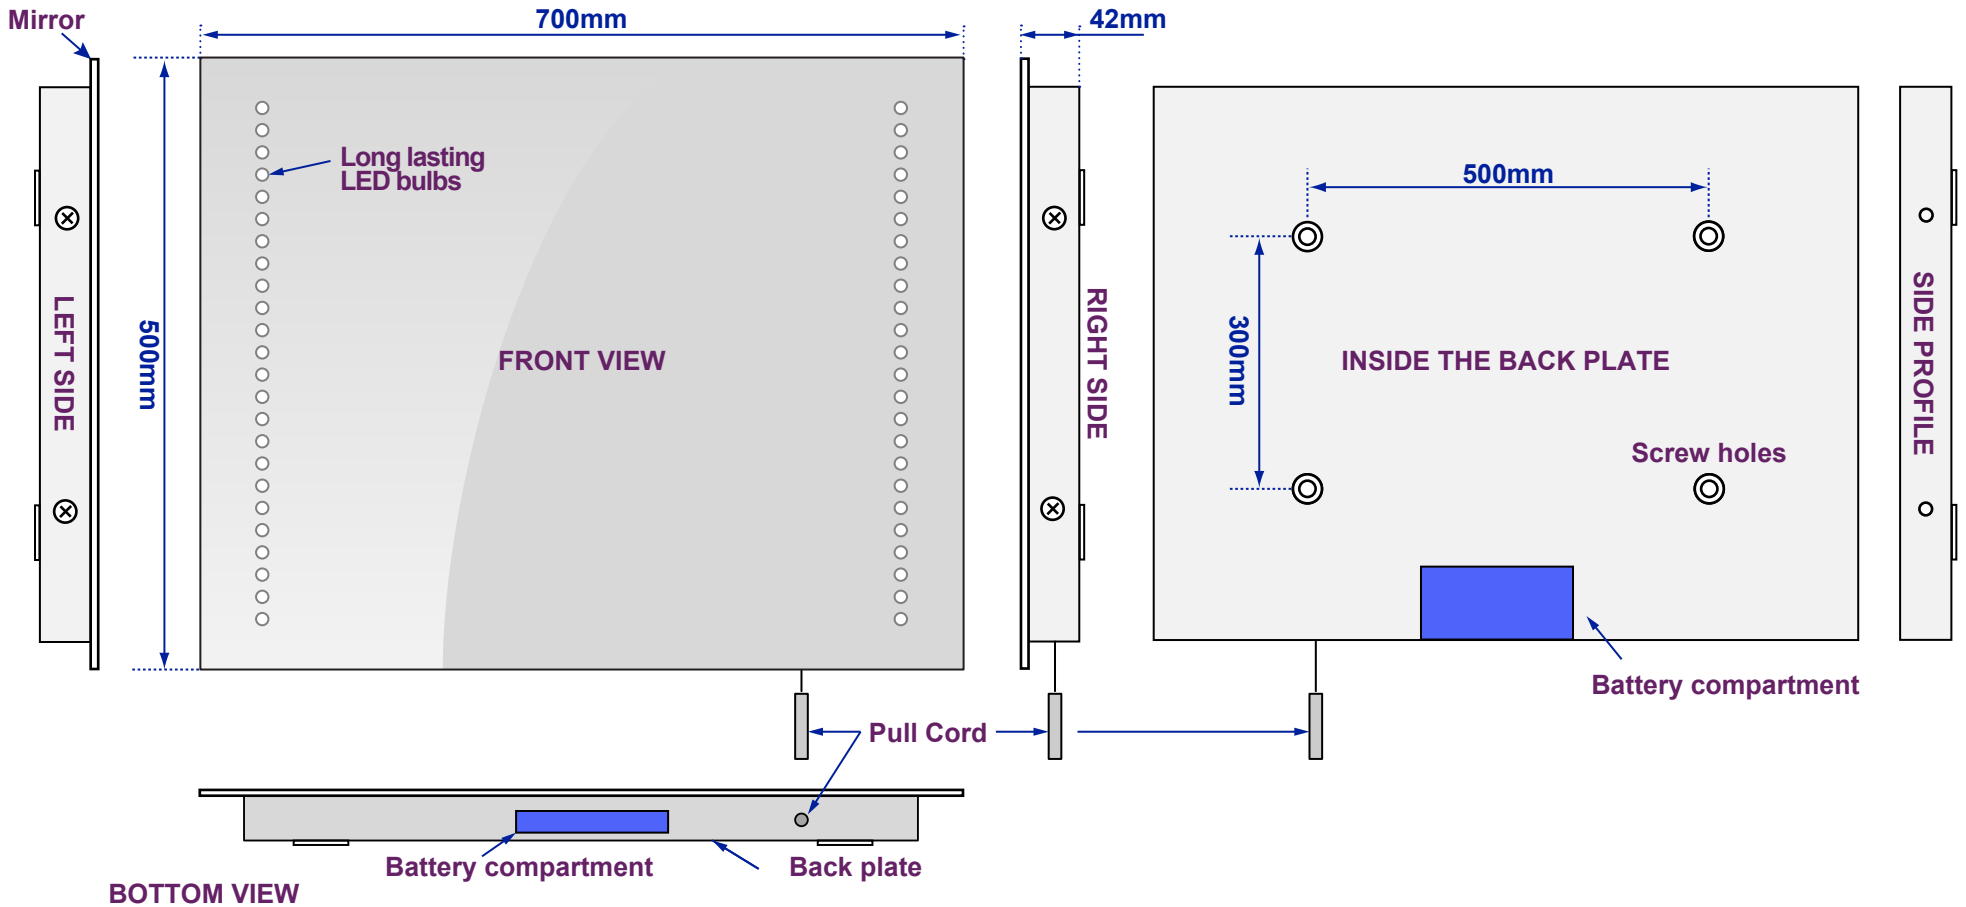

Beatrix Battery Mirror

Model No: 100877K3

Views of complete assembly - With Mirror

Views of Back plate - Without Mirror