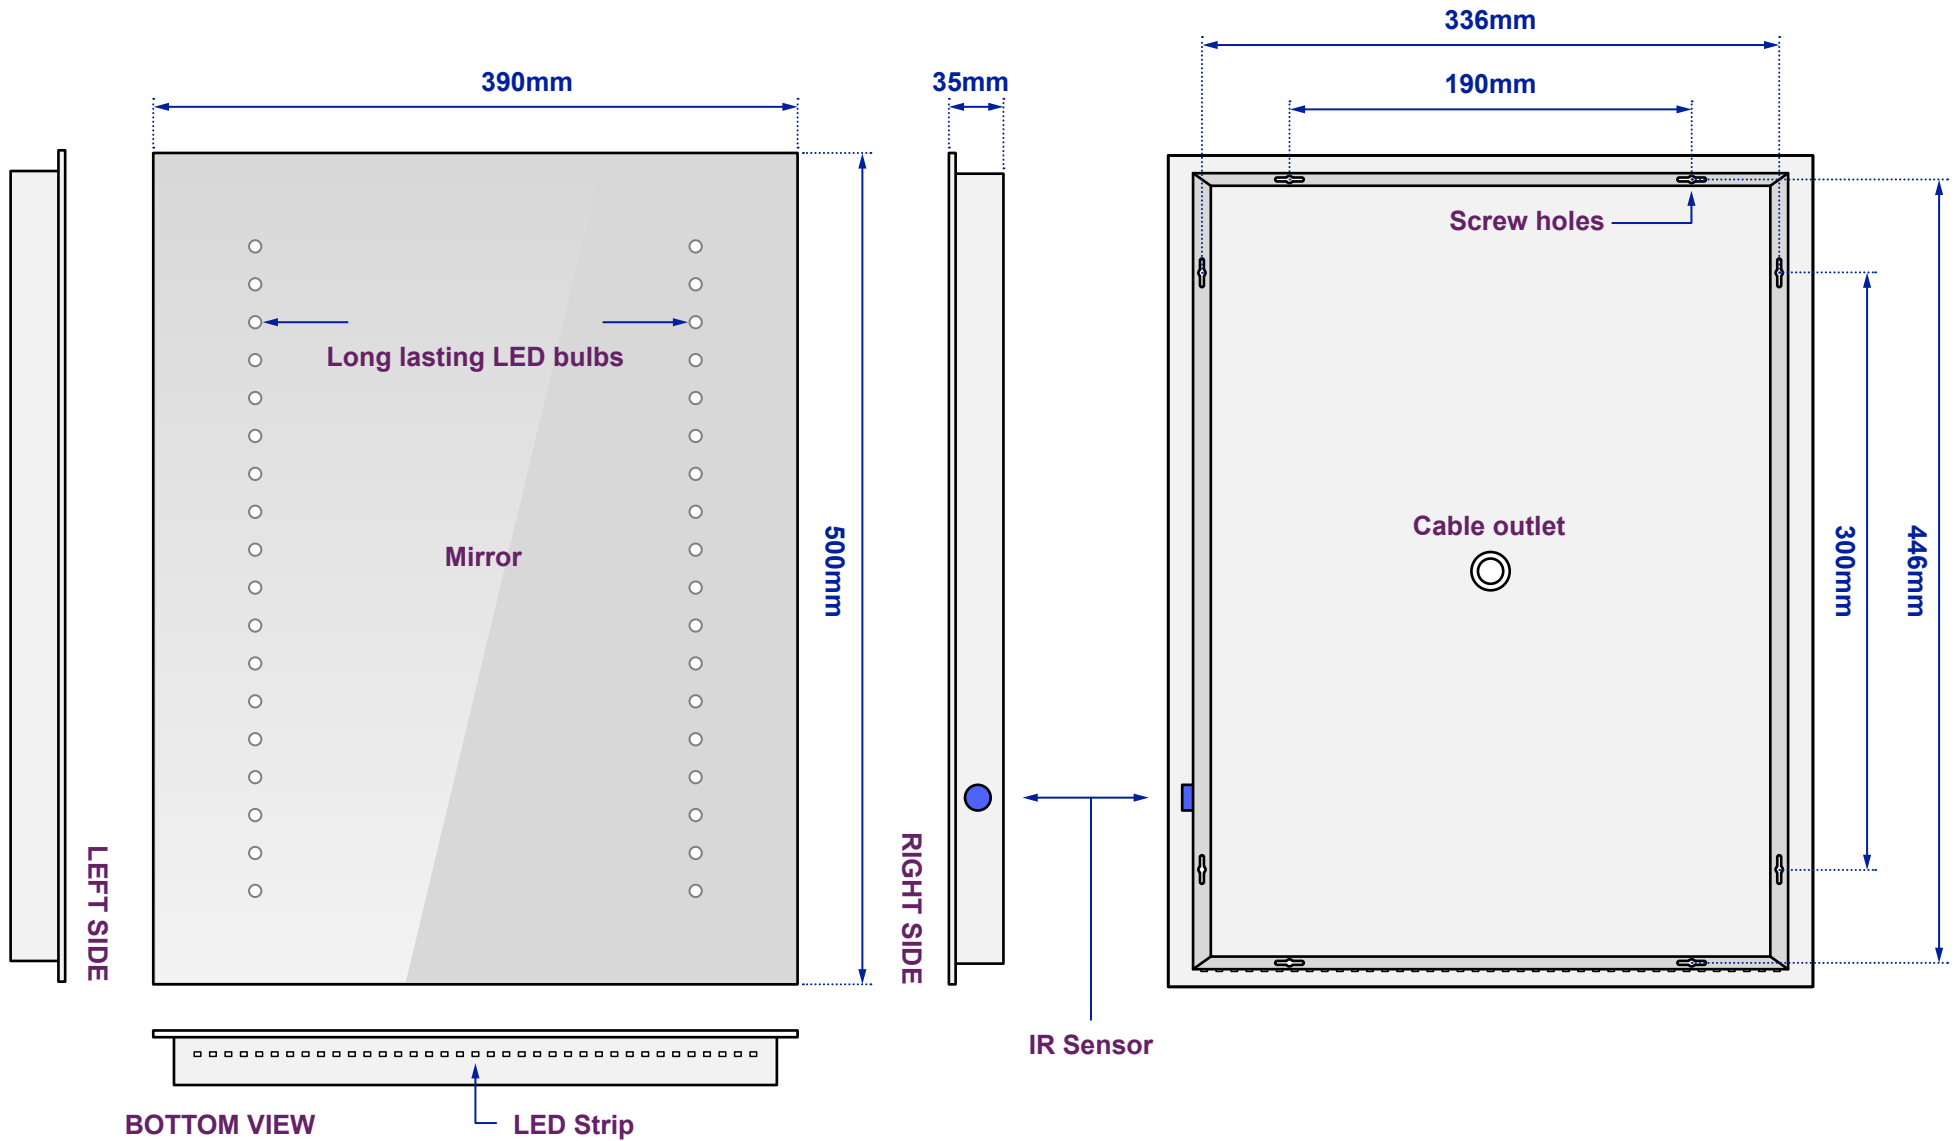

Diamond Ultra-Slim Mirror

Model No: 100877K36 (colour)

Views of complete assembly

View of Back plate