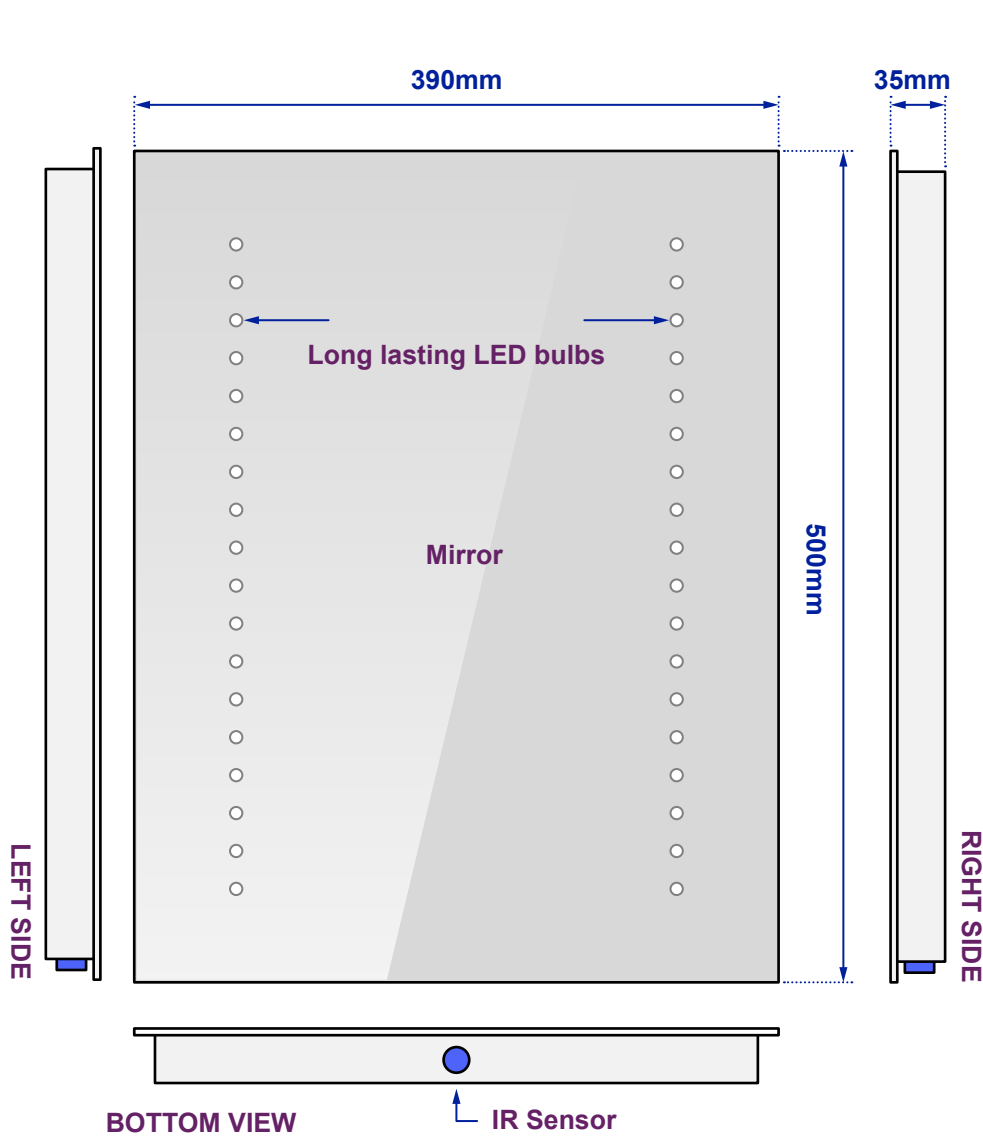

Diamond Ultra-Slim Mirror

Model No: 100877K36

Views of complete assembly

View of Back plate