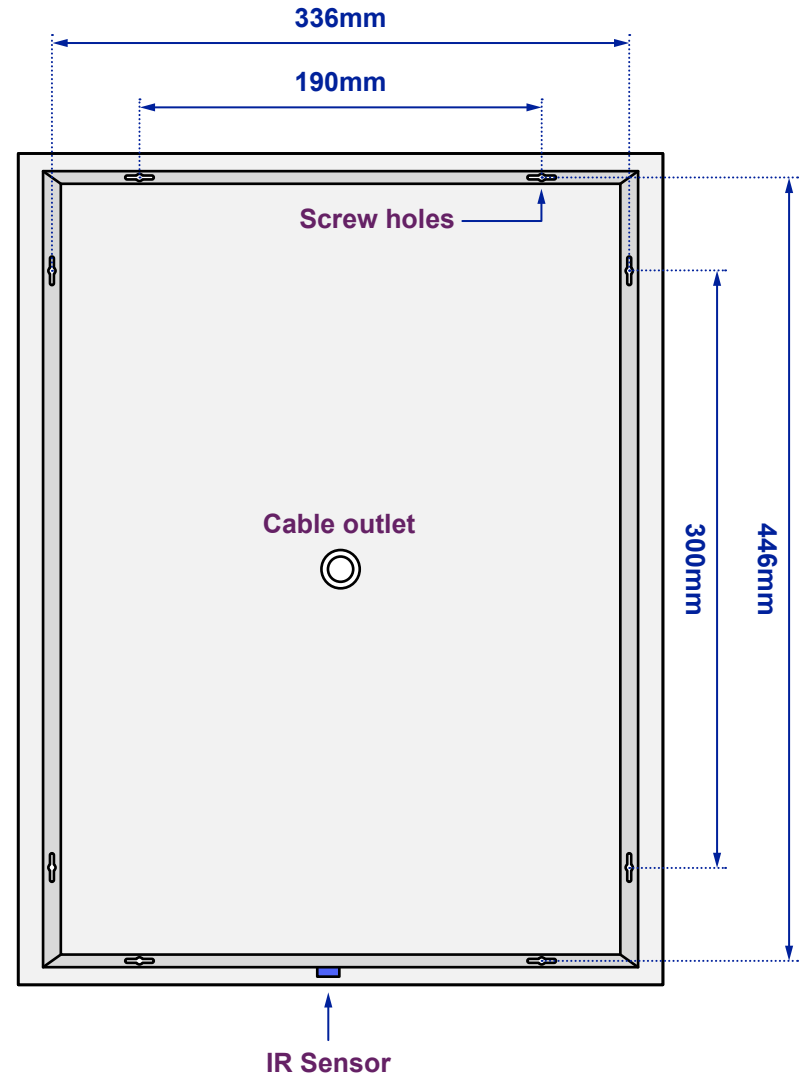

Diamond Ultra-Slim Mirror

Model No: 100877K36

Views of complete assembly

View of Back plate