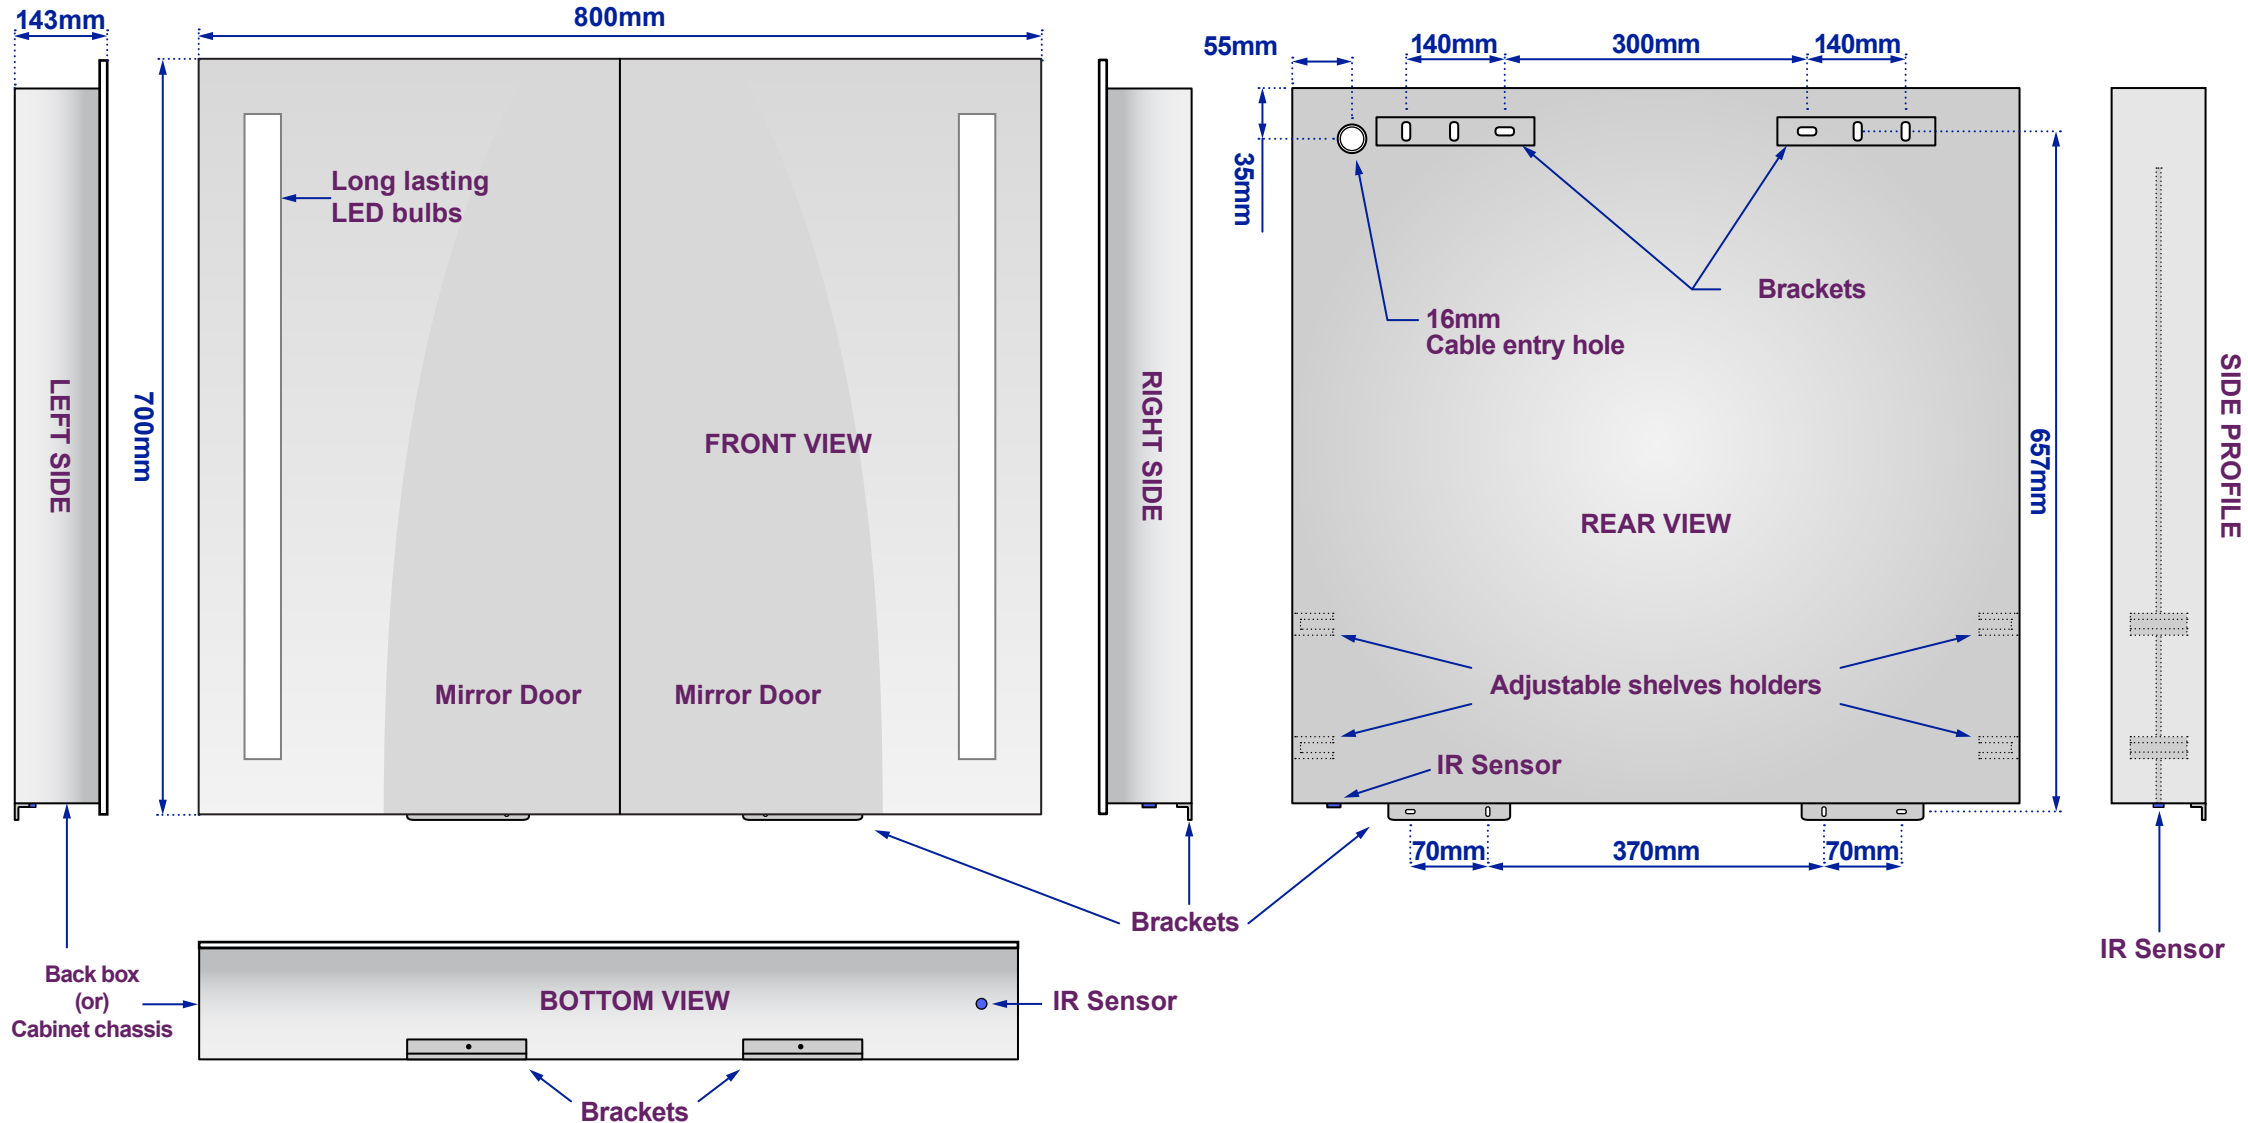

Briony Demist Cabinet

Model No: 100877k366

Views of complete assembly - With Mirror Door(s)/Panel(s)

Rear & Side Views of Back Box - Without Mirror Door(s)/Panel(s)