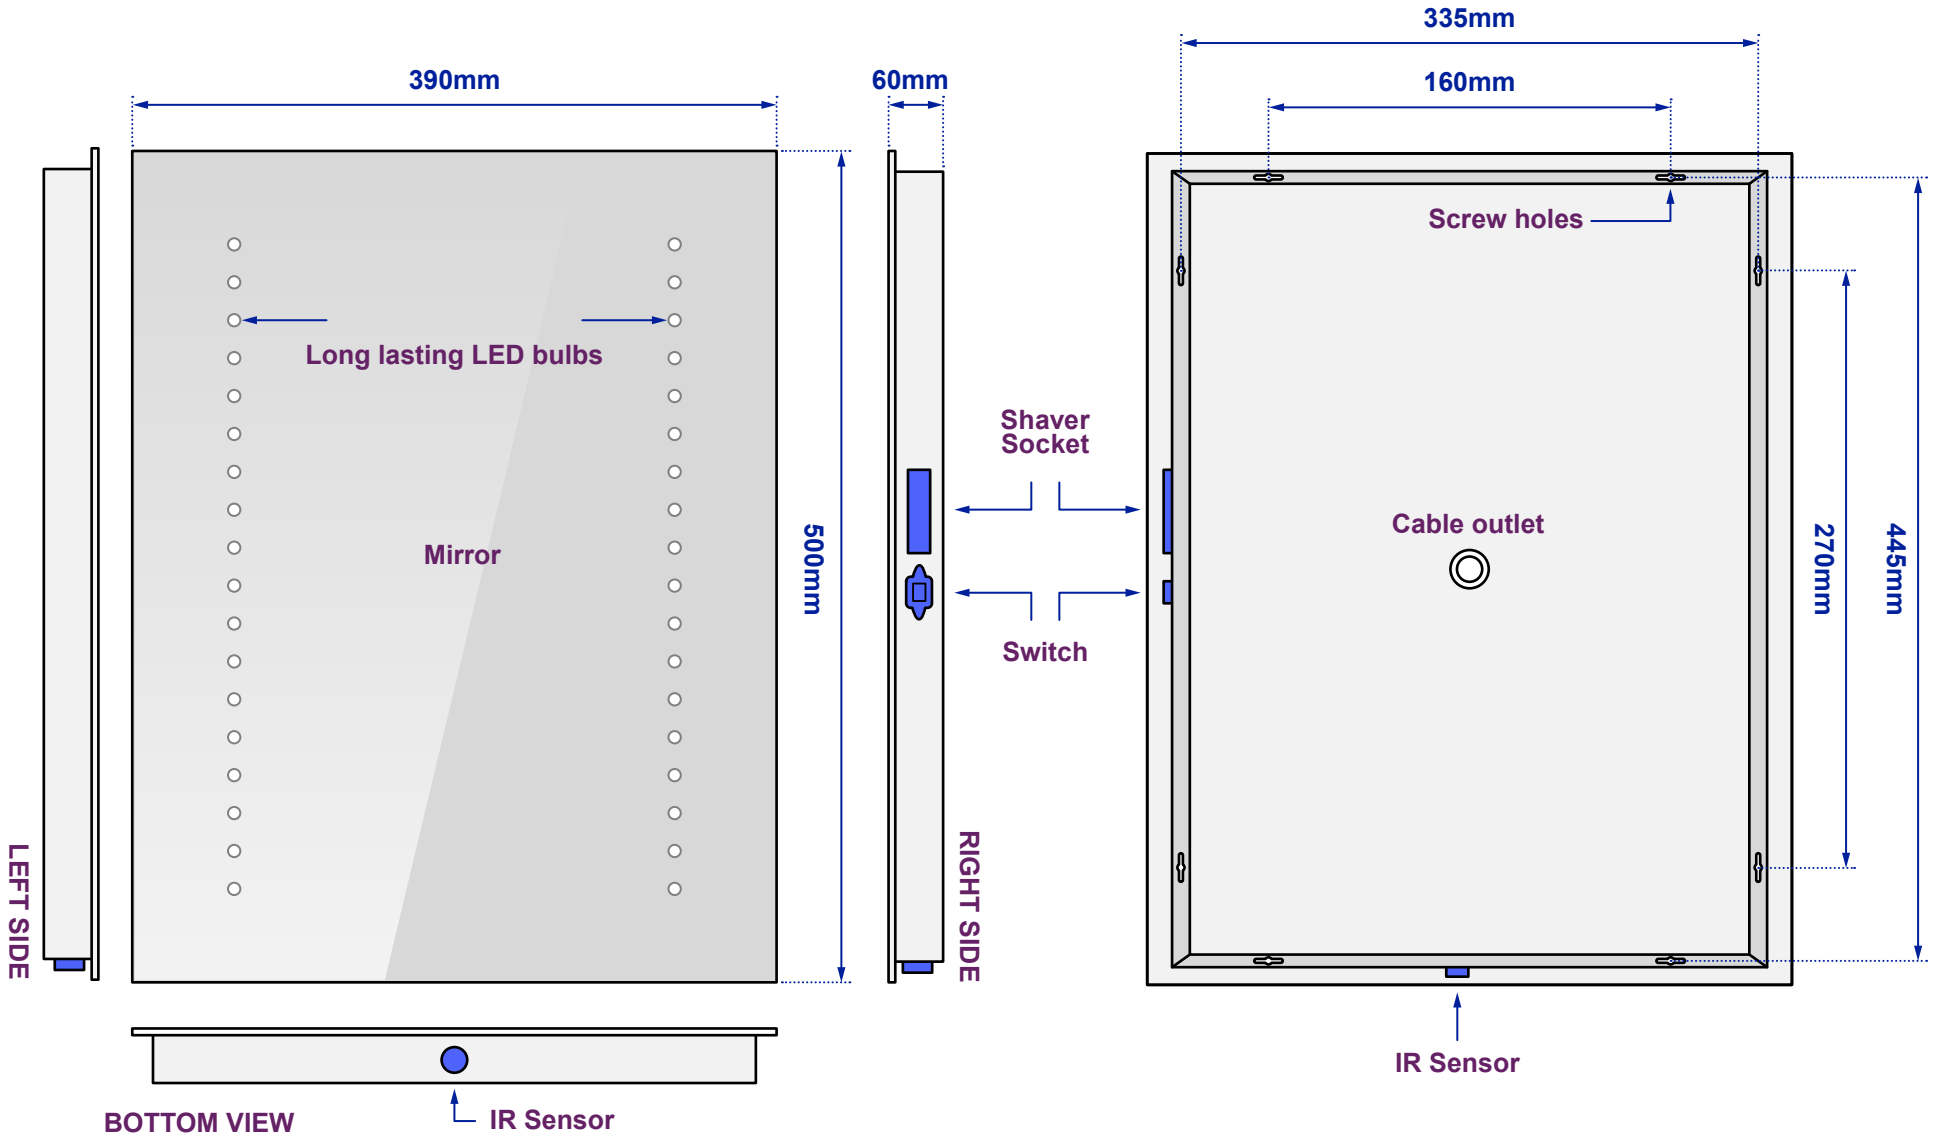

# Diamond Shaver

Model No: 100877K36S

BOTTOM VIEW

IR Sensor

Views of complete assembly

IR Sensor

View of Back plate