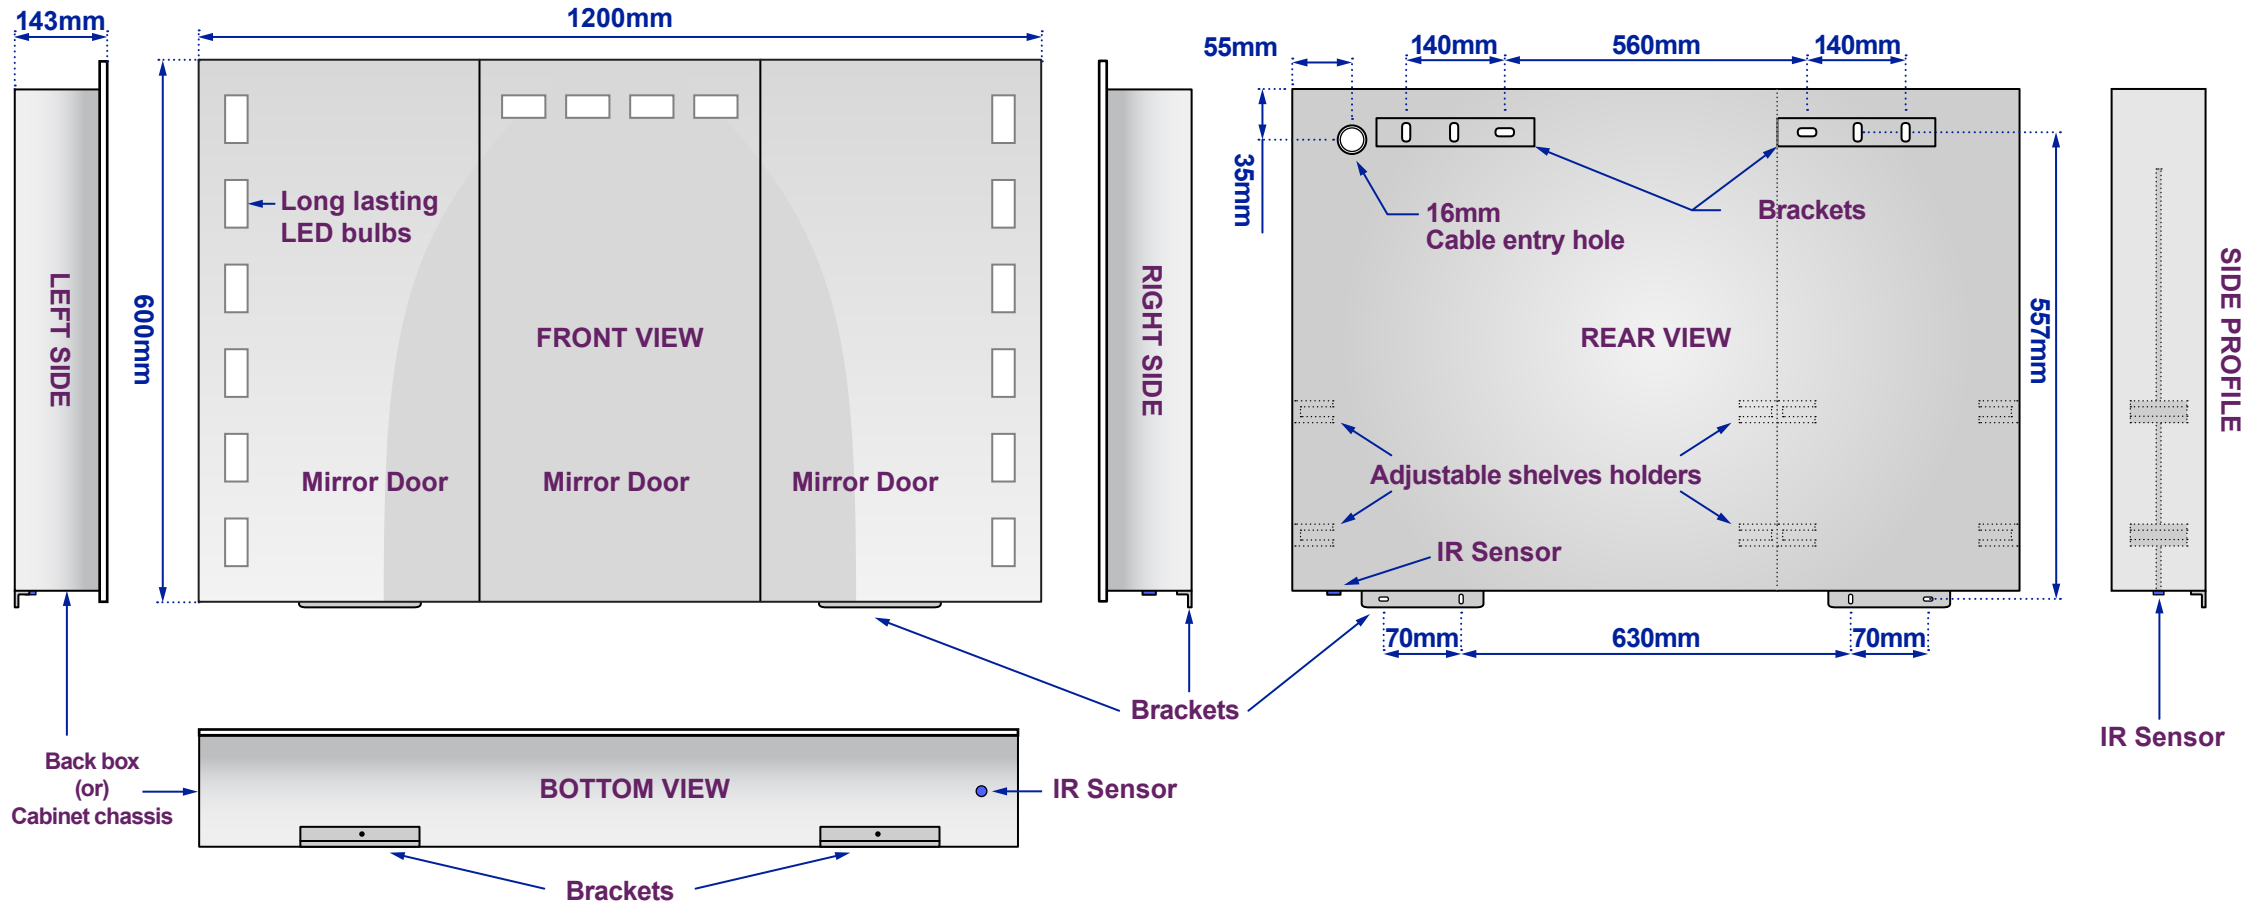

Delfine Demist Cabinet

Model No: 100877k379

Views of complete assembly - With Mirror Door(s)/Panel(s)

Rear & Side Views of Back Box - Without Mirror Door(s)/Panel(s)