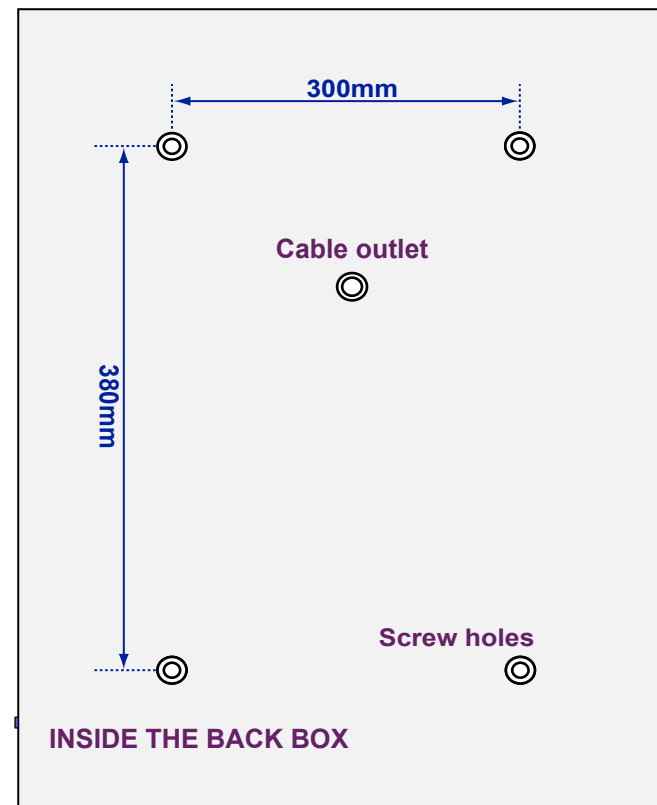

Desire Ultra-Slim

Model No: 100877K39 (colour)

Views of complete assembly - With Mirror

Views of Back plate - Without Mirror