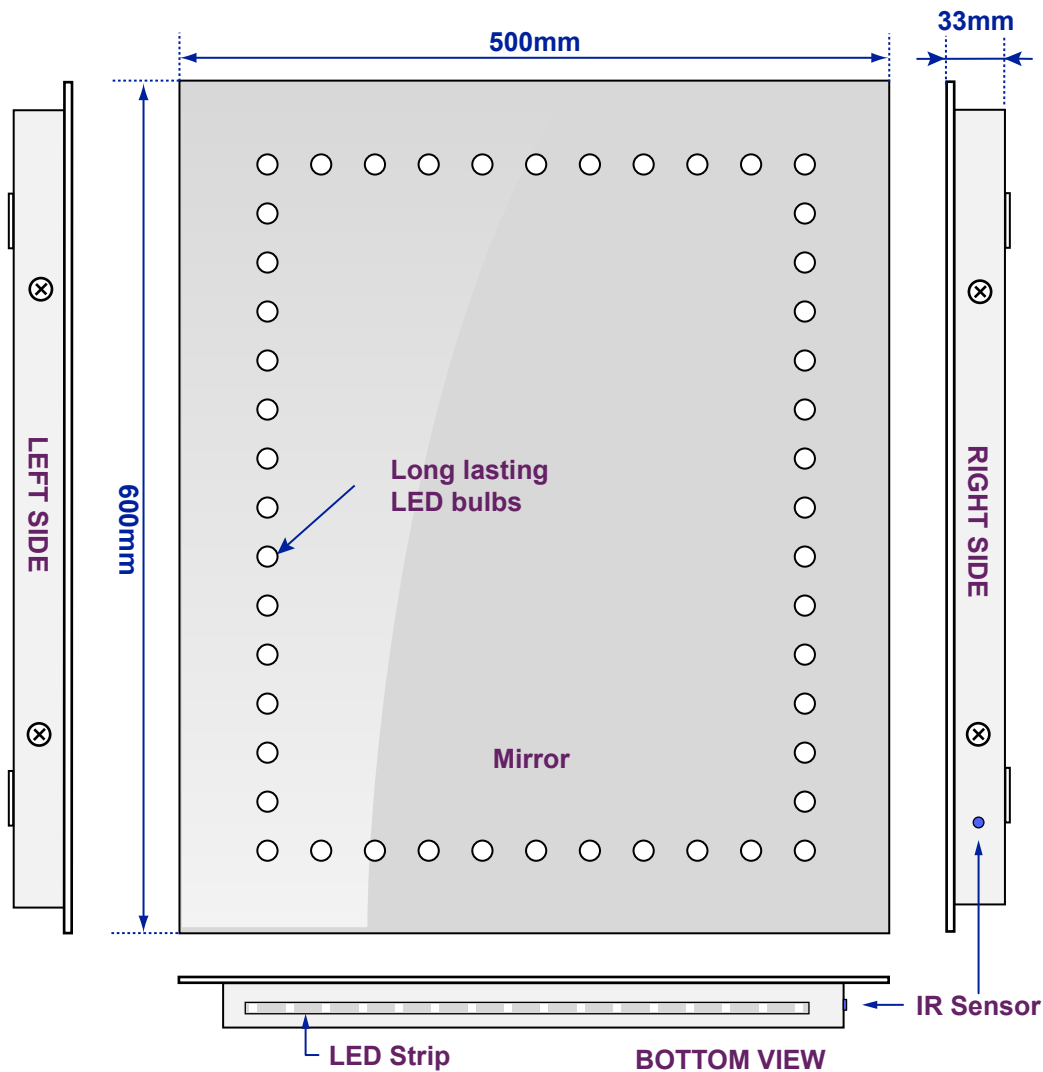

Desire Ultra-Slim

Model No: 100877K39 (colour)

Views of complete assembly - With Mirror

Views of Back plate - Without Mirror