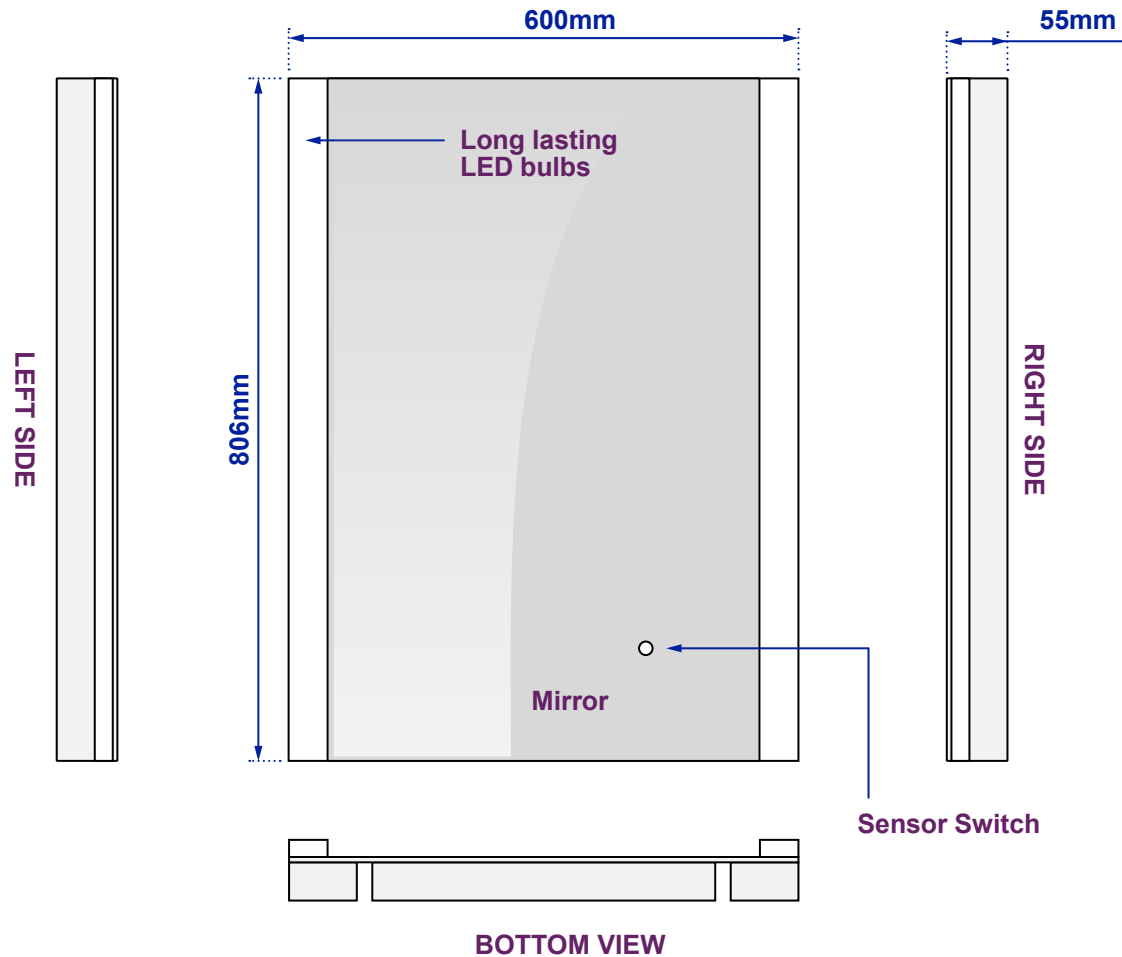

Vert Bathroom Mirror

Model No: 100877k441

Views of complete assembly

View of Back plate