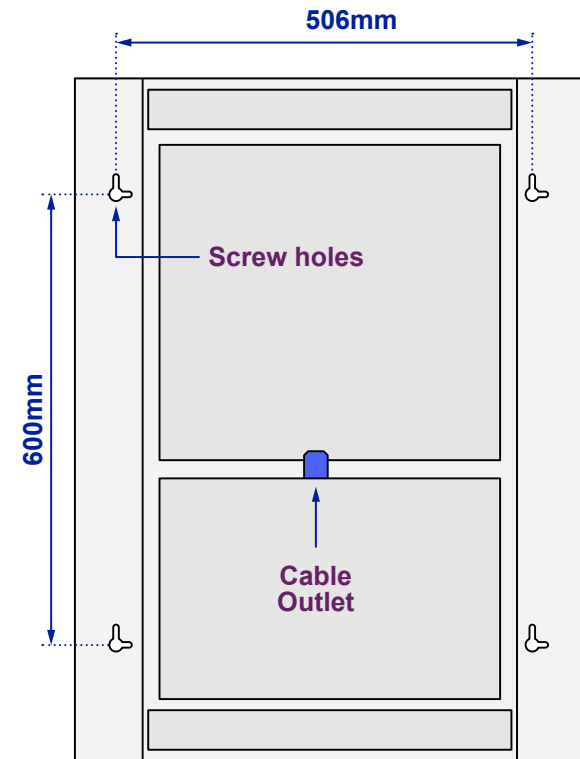

Vert Bathroom Mirror

Model No: 100877k441

Views of complete assembly

View of Back plate