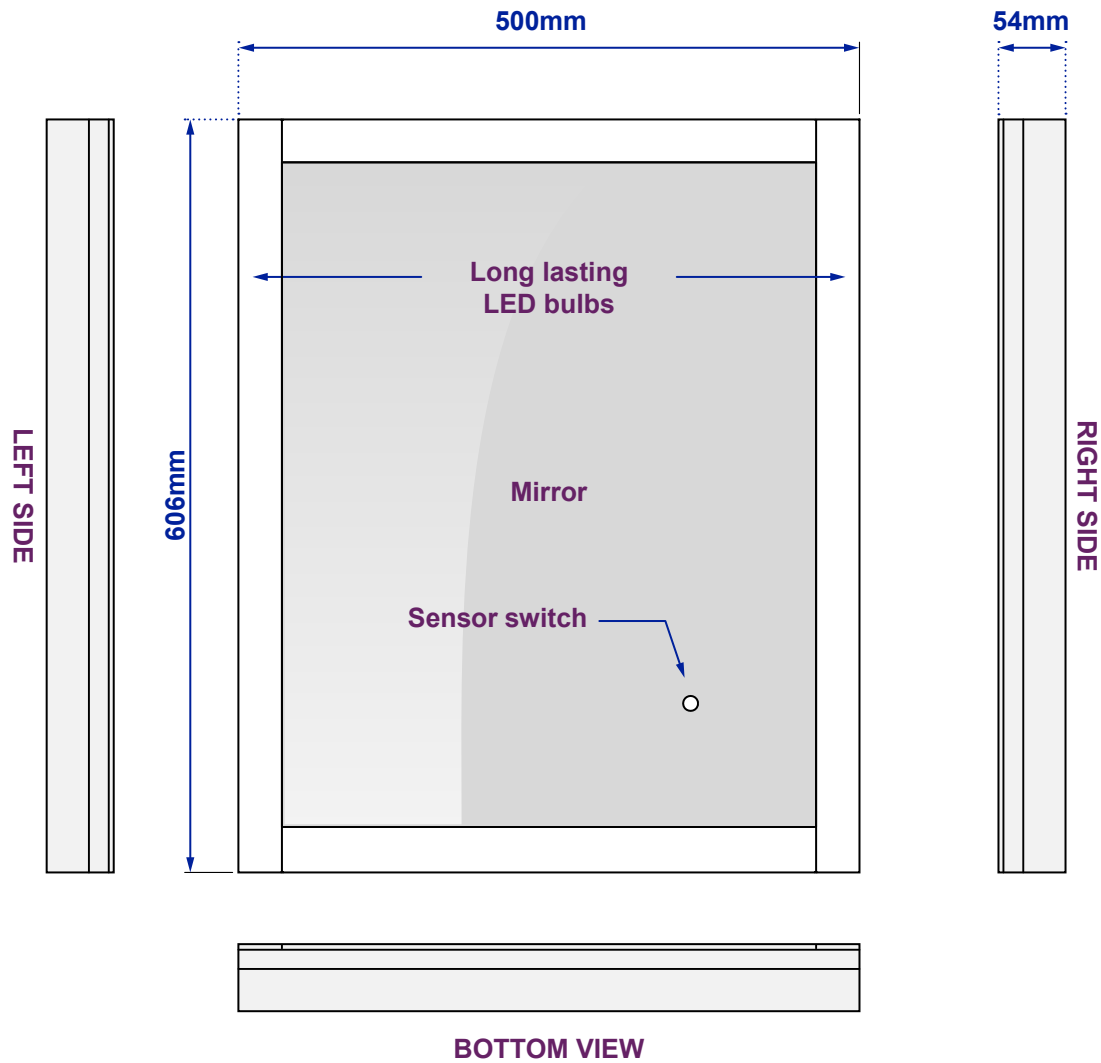

# Hem Bathroom Mirror

Model No: 100877k444

Views of complete assembly

View of Back plate