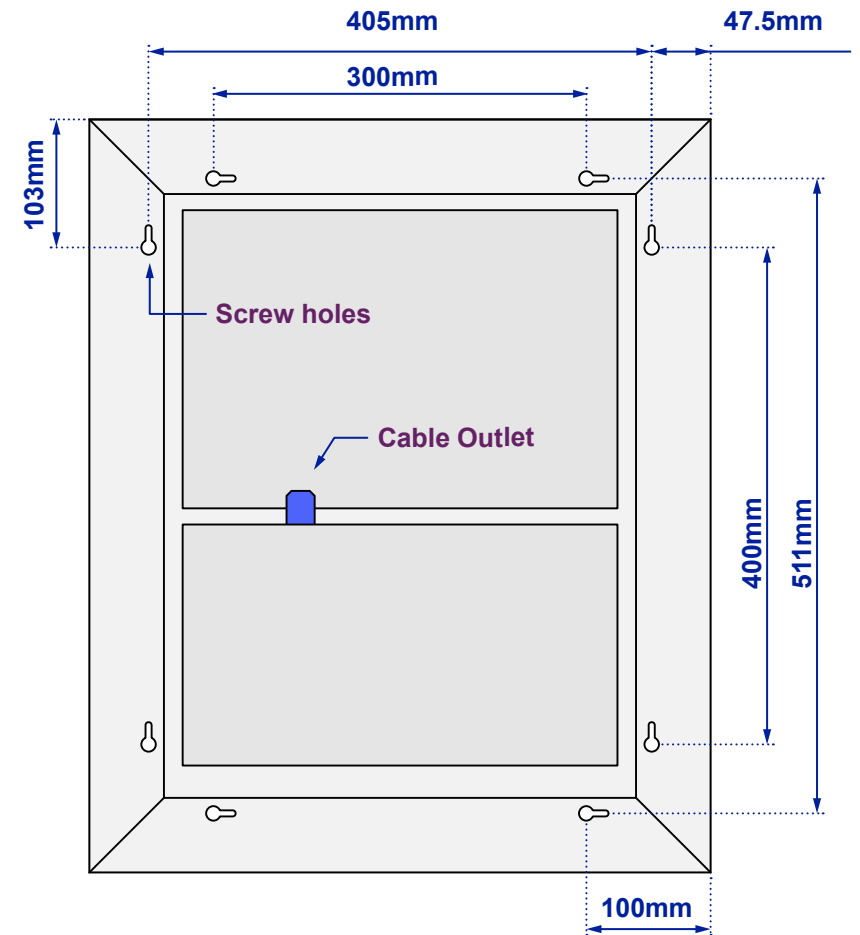

# Hem Bathroom Mirror

Model No: 100877k444

Views of complete assembly

View of Back plate