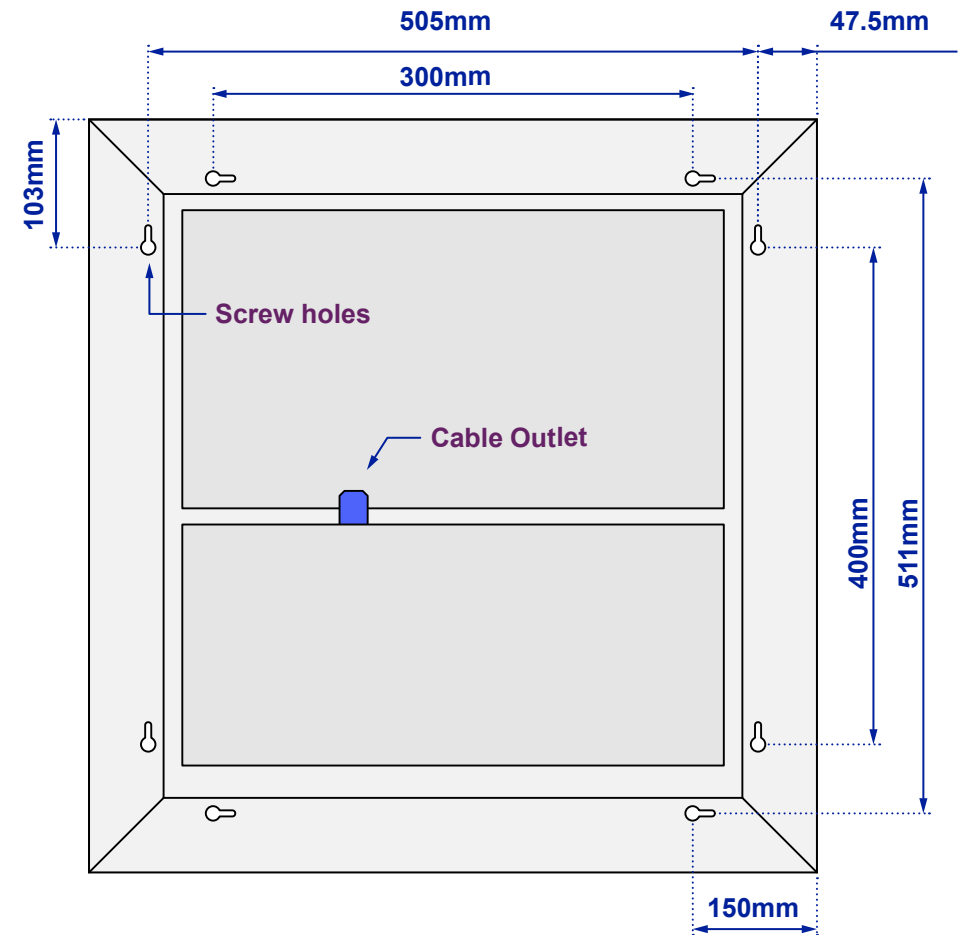

Truss Bathroom Mirror

Model No: 100877k445

Views of complete assembly

View of Back plate