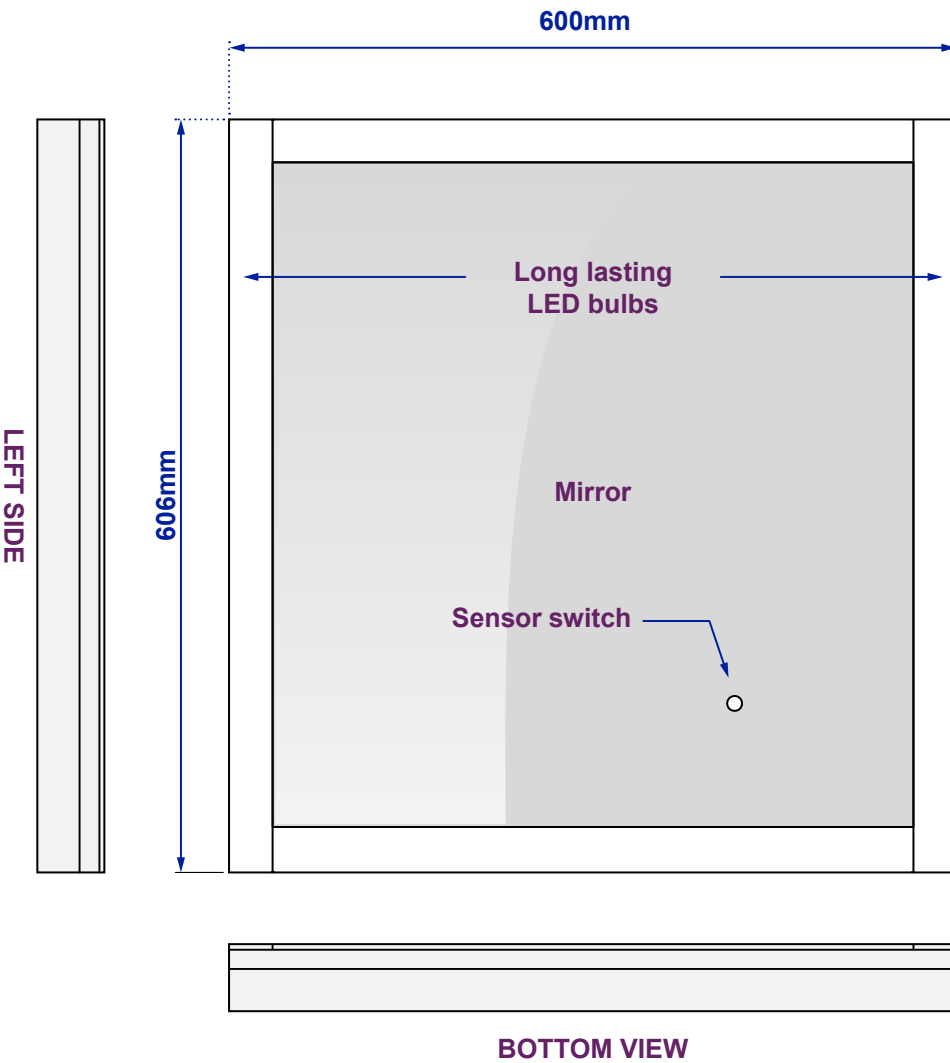

Truss Bathroom Mirror

Model No: 100877k445

Views of complete assembly

View of Back plate