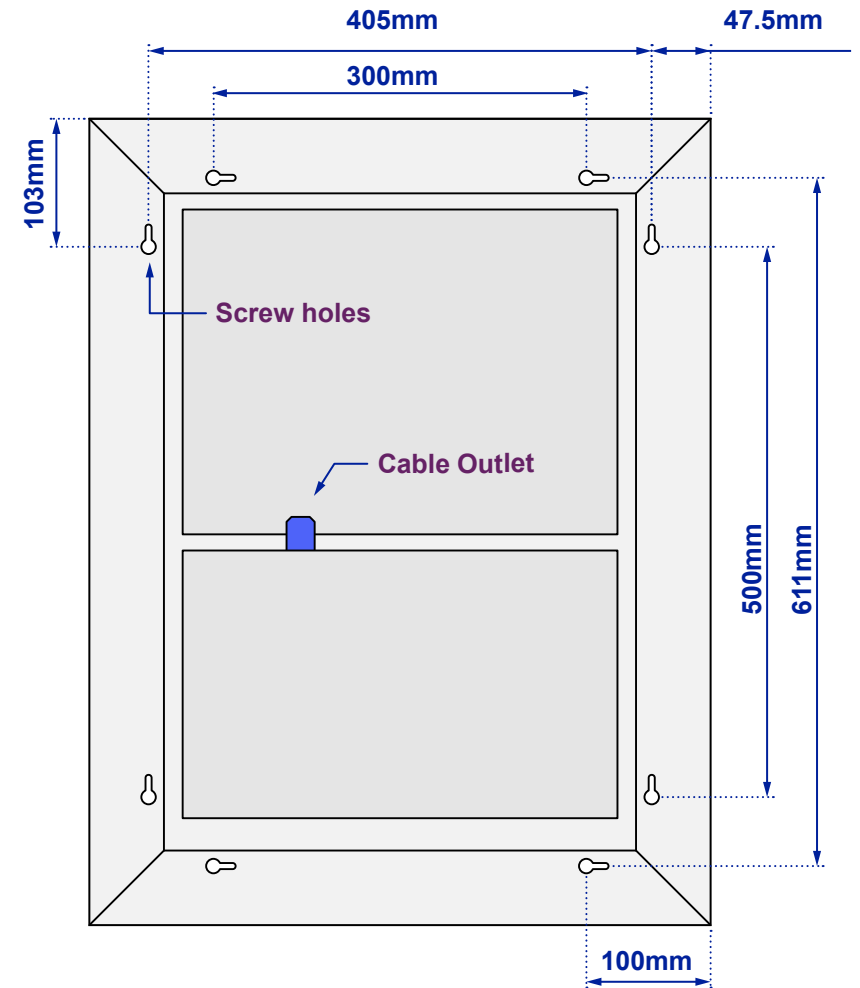

Valance Bathroom Mirror

Model No: 100877k446

Views of complete assembly

View of Back plate