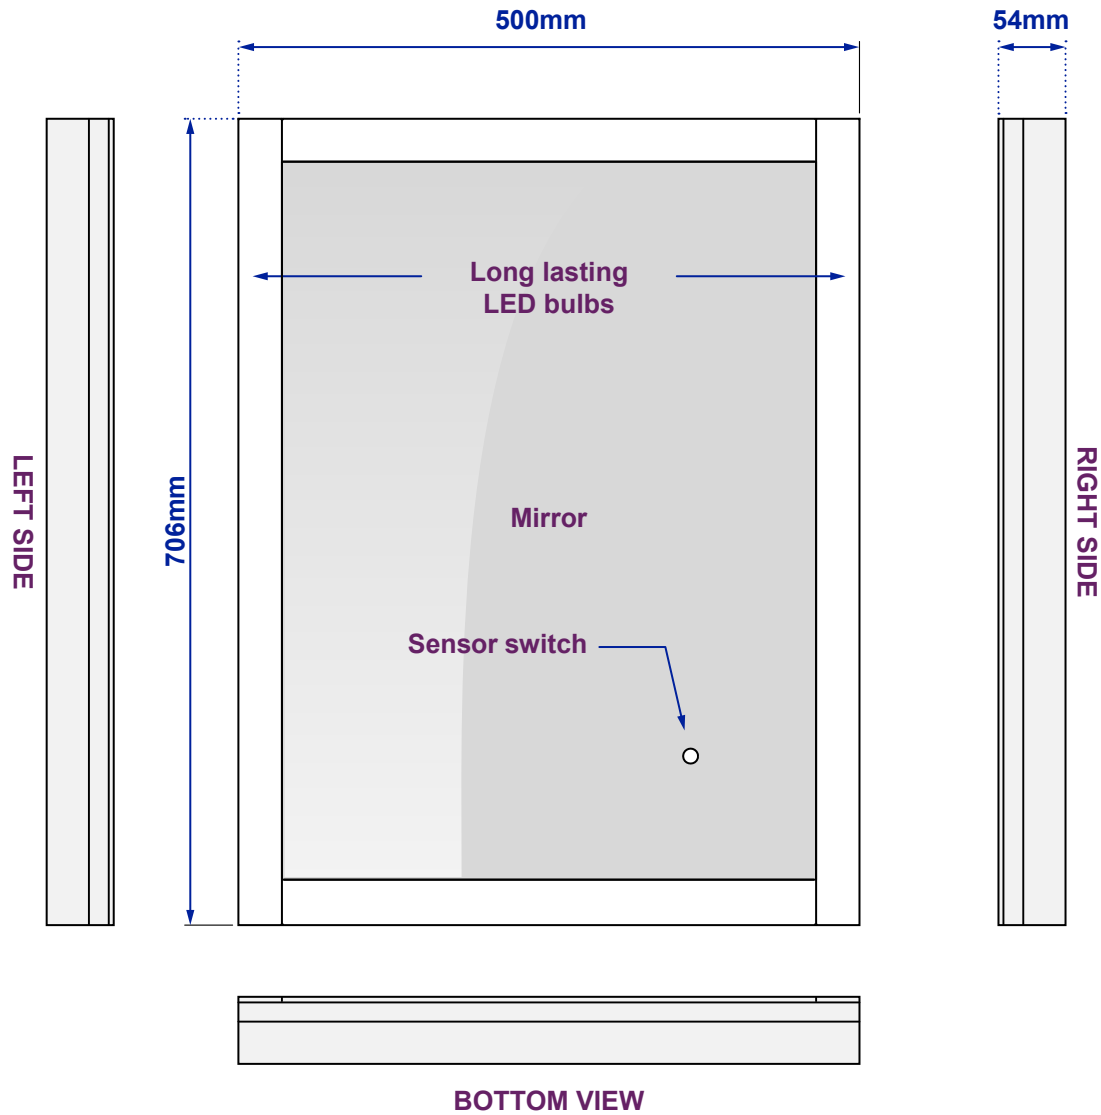

Valance Bathroom Mirror

Model No: 100877k446

Views of complete assembly

View of Back plate